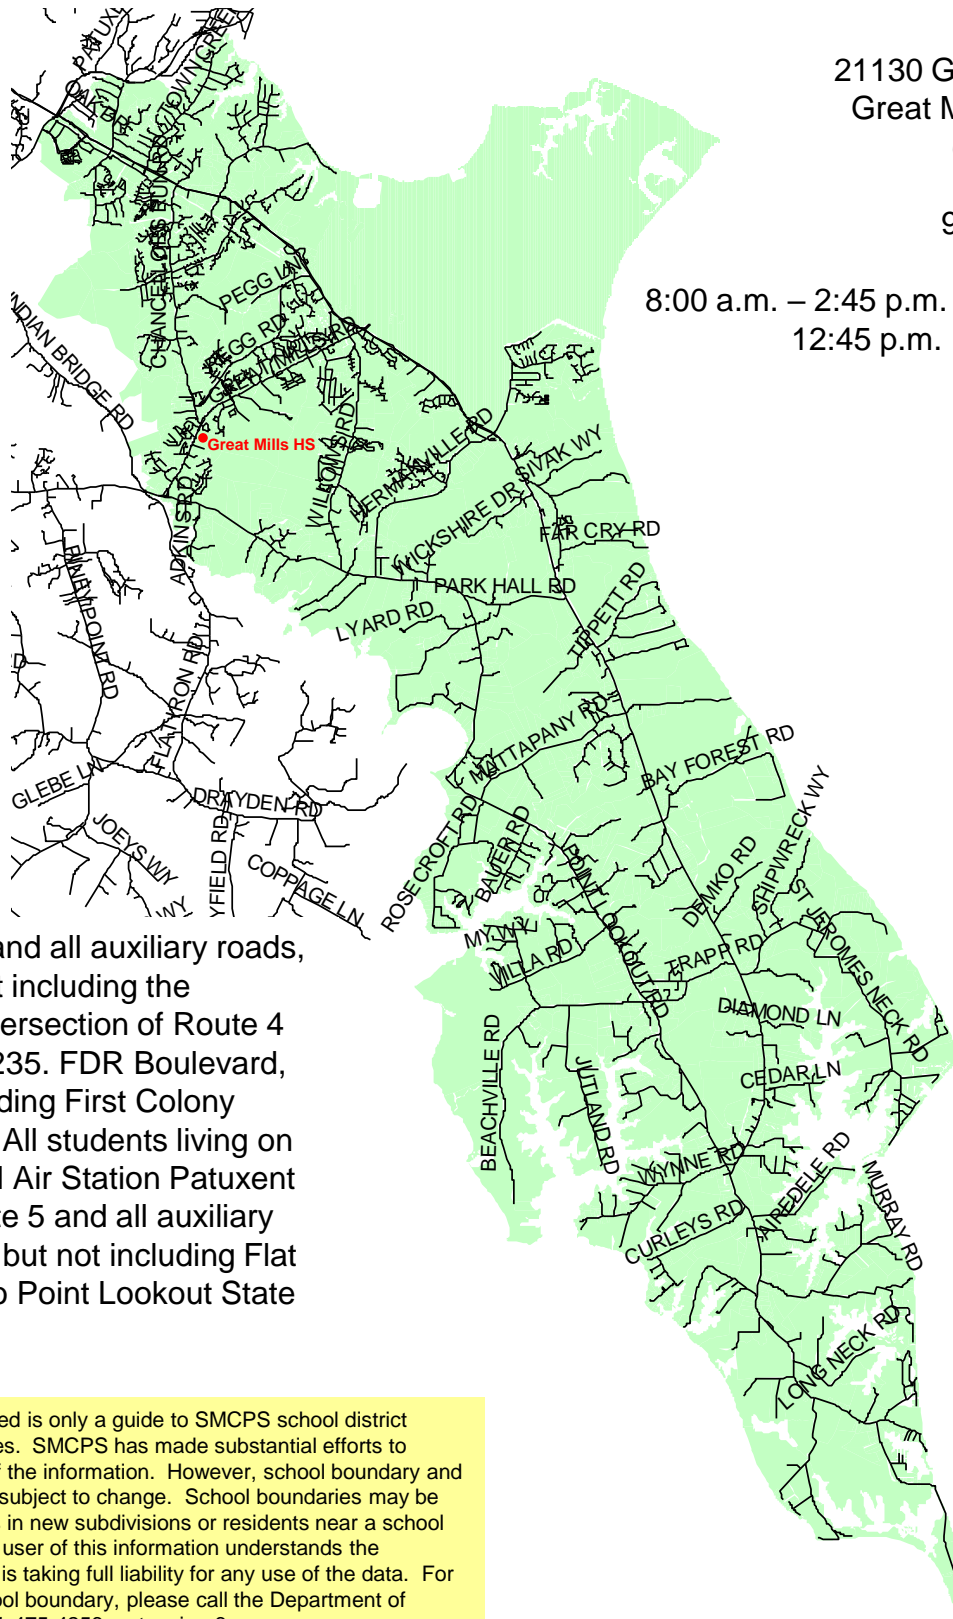

Great Mills High School

St. Mary's County Public Schools
Department of Capital Planning
27190 Point Lookout Road
Loveville, MD 20656
(301) 475-4256, ext. 6

21130 Great Mills Road
Great Mills, MD 20634
(301) 863-4001

9th – 12th Grade

8:00 a.m. – 2:45 p.m. Daily Schedule
12:45 p.m. Early Dismissal

Route 235 and all auxiliary roads, from but not including the southern intersection of Route 4 and Route 235. FDR Boulevard, to and including First Colony Boulevard. All students living on board Naval Air Station Patuxent River. Route 5 and all auxiliary roads, from but not including Flat Iron Road to Point Lookout State Park.

The information provided is only a guide to SMCPSS school district boundaries and facilities. SMCPSS has made substantial efforts to ensure the accuracy of the information. However, school boundary and facility information are subject to change. School boundaries may be unreliable for residents in new subdivisions or residents near a school district boundary. The user of this information understands the statements above and is taking full liability for any use of the data. For verification of any school boundary, please call the Department of Capital Planning at 301-475-4256, extension 6.

2024 – 2025 School Boundary