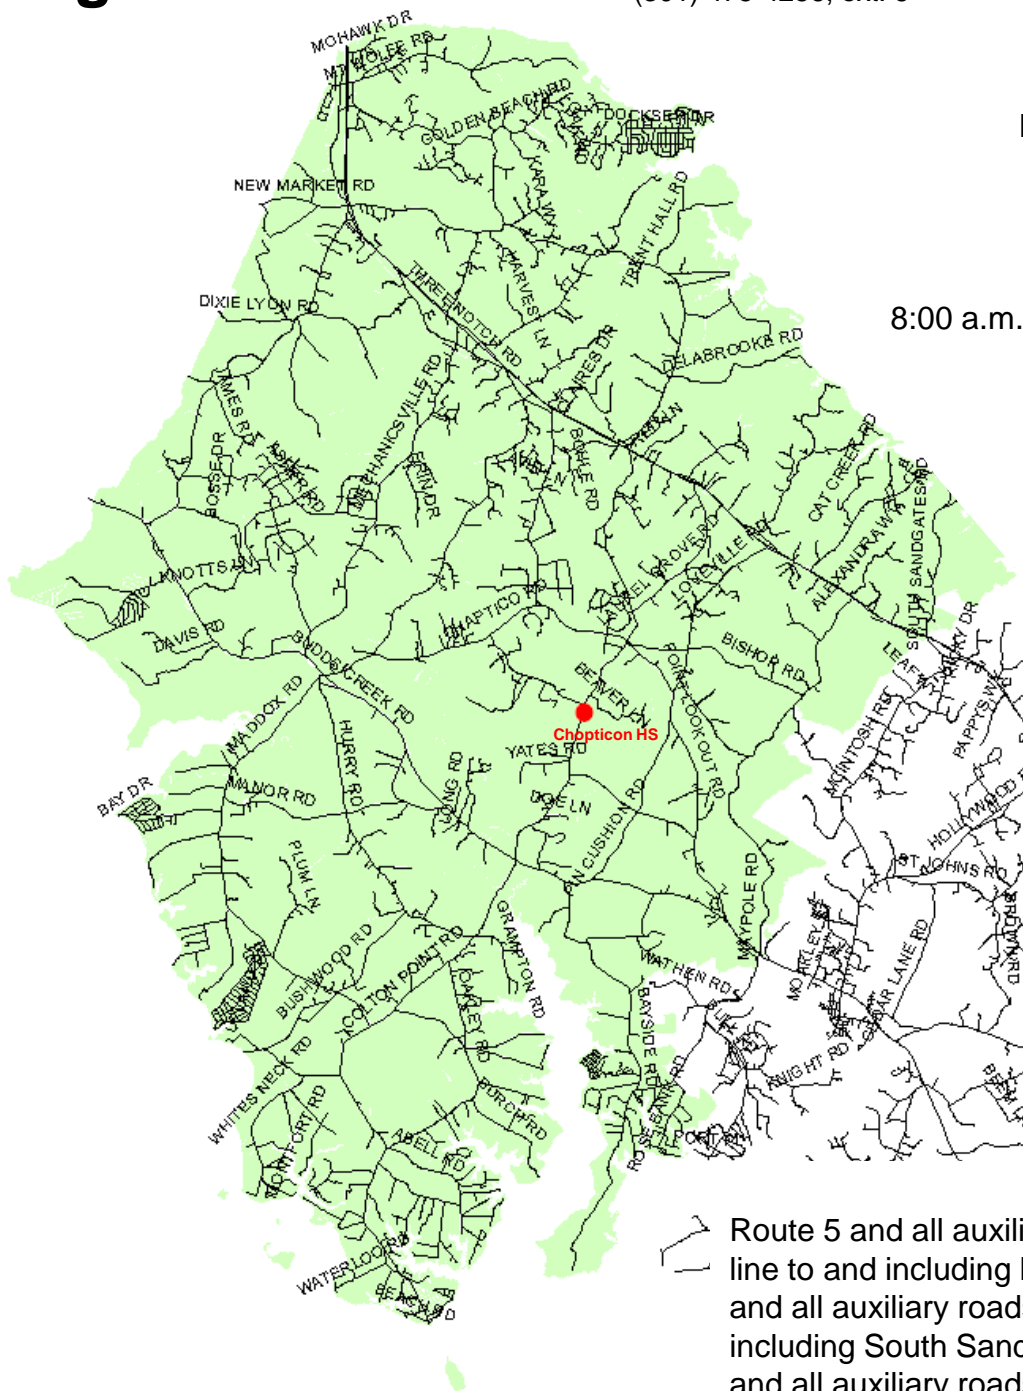

Chopticon High School

St. Mary's County Public Schools
Department of Capital Planning
27190 Point Lookout Road
Loveville, MD 20656
(301) 475-4256, ext. 6

25390 Colton Point Road
Morganza, Maryland 20660
(301) 475-0215

9th – 12th Grade

8:00 a.m. - 2:45 p.m. Daily Schedule
12:45 p.m. Early Dismissal

Route 5 and all auxiliary roads from the county line to and including Maypole Road. Route 235 and all auxiliary roads from Route 5 to and including South Sandgates Road. Route 234 and all auxiliary roads from the county line to Route 5. Route 242 and all auxiliary roads from Route 5 to Colton's Point. Route 243 from Rosebank Road to the end of Newtowne Neck Road including all auxiliary roads.

2024 – 2025 School Boundary