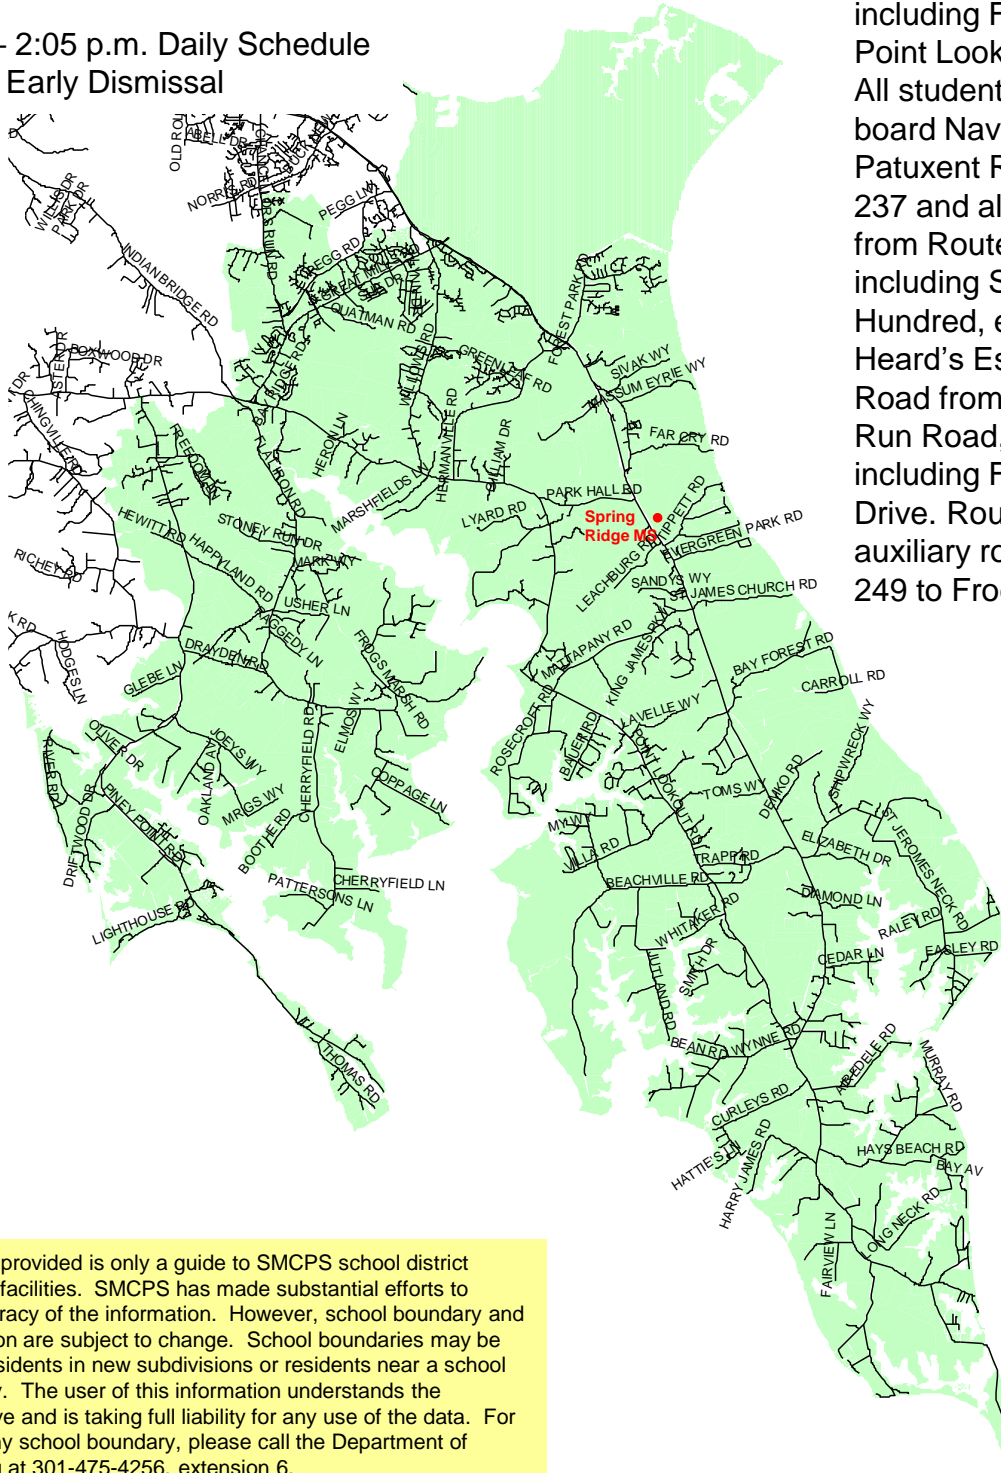

# Spring Ridge Middle School

19856 Three Notch Road  
Lexington Park, MD 20653  
(301) 863-4031

6<sup>th</sup> – 8<sup>th</sup> grade

7:20 a.m. – 2:05 p.m. Daily Schedule  
12:05 p.m. Early Dismissal

St. Mary's County Public Schools  
Department of Capital Planning  
27190 Point Lookout Road  
Loveville, MD 20656  
(301) 475-4256, ext. 6

Route 235 and all auxiliary roads from Route 246 to Route 5. Route 5 and all auxiliary roads, from and including Flat Iron Road to Point Lookout State Park. All students living on board Naval Air Station Patuxent River. Route 237 and all auxiliary roads from Route 246, to and including St. George's Hundred, excluding Heard's Estates. Peggs Road from Chancellors Run Road, to and including Forest Run Drive. Route 249 and all auxiliary roads from Route 249 to Frogs Marsh Road.