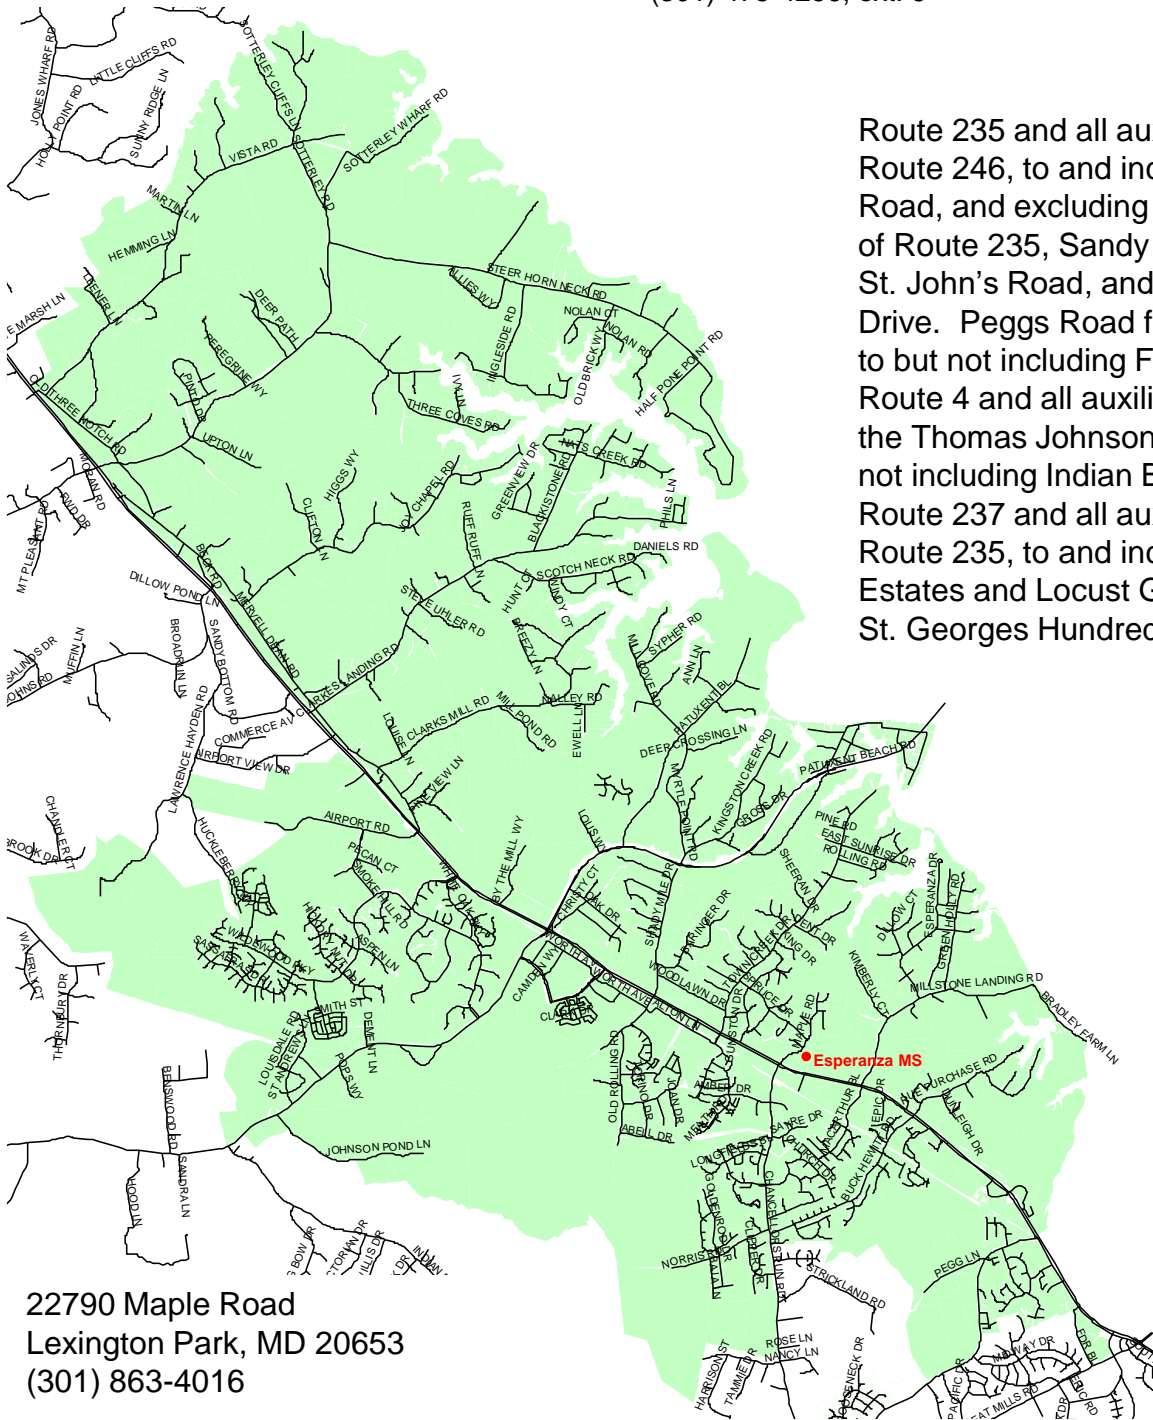

Esperanza Middle School

St. Mary's County Public Schools
 Department of Capital Planning
 27190 Point Lookout Road
 Loveville, MD 20656
 (301) 475-4256, ext. 6

Route 235 and all auxiliary roads from Route 246, to and including Vista Road, and excluding Route 245 south of Route 235, Sandy Bottom Road, St. John's Road, and Airport View Drive. Peggs Road from Route 235 to but not including Forest Run Drive. Route 4 and all auxiliary roads from the Thomas Johnson Bridge, to but not including Indian Bridge Road. Route 237 and all auxiliary roads from Route 235, to and including Heard's Estates and Locust Glen, excluding St. Georges Hundred.

22790 Maple Road
 Lexington Park, MD 20653
 (301) 863-4016

6th – 8th grade

7:20 a.m. – 2:05 p.m. Daily Schedule
 12:05 p.m. Early Dismissal

2024 – 2025 School Boundary

The information provided is only a guide to SMCPSS school district boundaries and facilities. SMCPSS has made substantial efforts to ensure the accuracy of the information. However, school boundary and facility information are subject to change. School boundaries may be unreliable for residents in new subdivisions or residents near a school district boundary. The user of this information understands the statements above and is taking full liability for any use of the data. For verification of any school boundary, please call the Department of Capital Planning at 301-475-4256, extension 6.