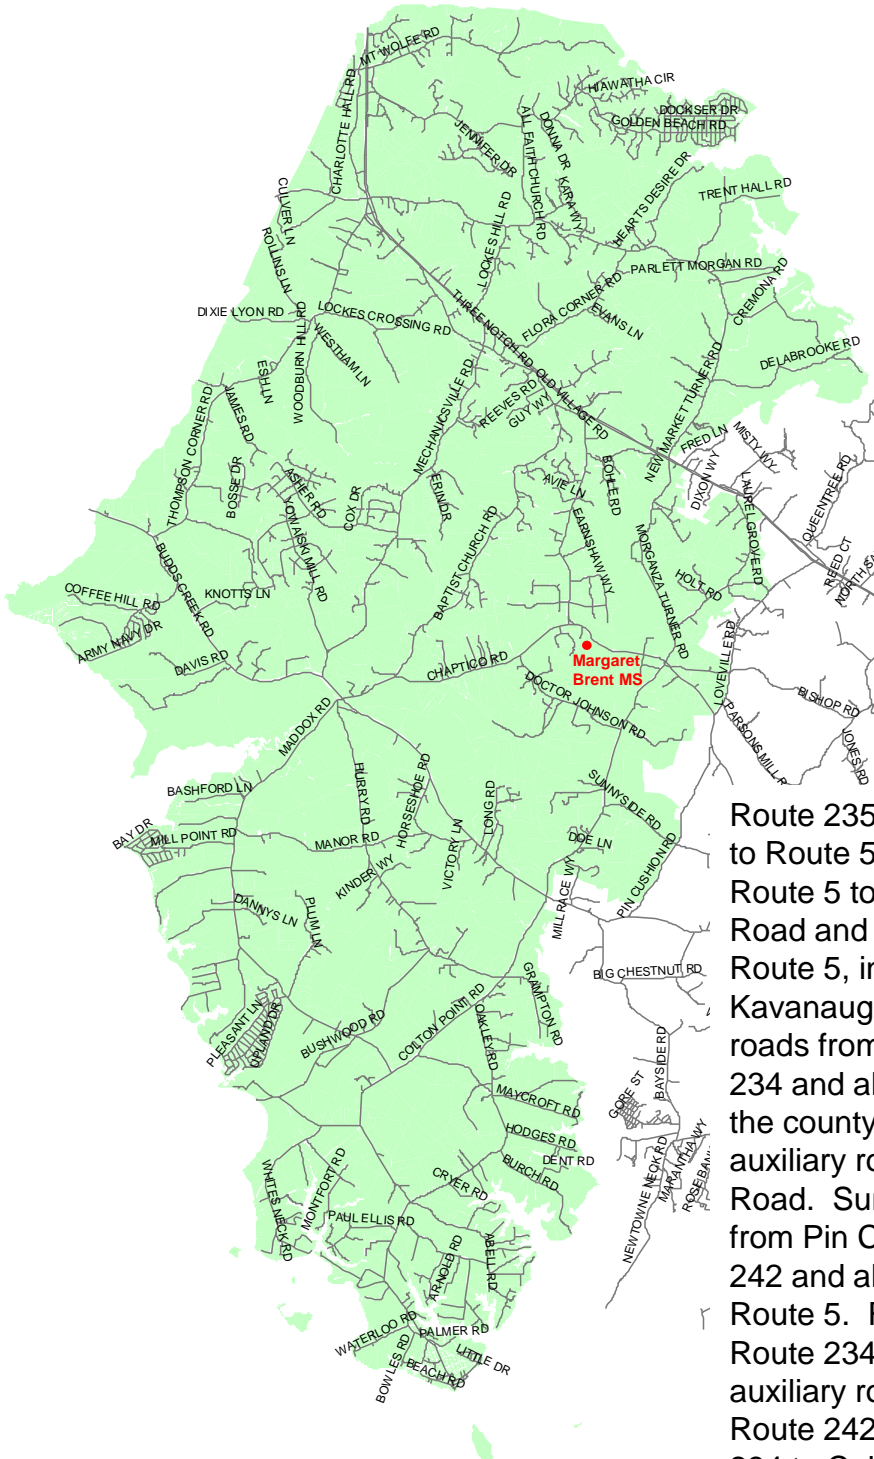

# Margaret Brent Middle School

St. Mary's County Public Schools  
Department of Capital Planning  
27190 Point Lookout Road  
Loveville, MD 20656  
(301) 475-4256, ext. 6

29675 Point Lookout Road  
Mechanicsville, MD 20659  
(301) 884-4635

6<sup>th</sup> – 8<sup>th</sup> Grade

7:45 a.m. - 2:30 p.m. Daily Schedule  
12:30 p.m. Early Dismissal

Route 235 and all auxiliary roads from Route 6 to Route 5. Route 6 and all auxiliary roads from Route 5 to the county line. Morganza-Turner Road and all auxiliary roads from Route 235 to Route 5, including Laurel Grove Road and Kavanaugh Road. Route 5 and all auxiliary roads from Route 247 to the county line. Route 234 and all auxiliary roads from Route 238 to the county line. Pin Cushion Road and all auxiliary roads from Route 234 to Sunnyside Road. Sunnyside Road and all auxiliary roads from Pin Cushion Road to Route 242. Route 242 and all auxiliary roads from Route 234 to Route 5. Route 238 and all auxiliary roads from Route 234 to Route 5. Route 236 and all auxiliary roads from Route 234 to Route 5. Route 242 and all auxiliary roads from Route 234 to Colton's Point. Route 238 and auxiliary roads from Route 242 to Route 234.

2024 – 2025 School Boundary