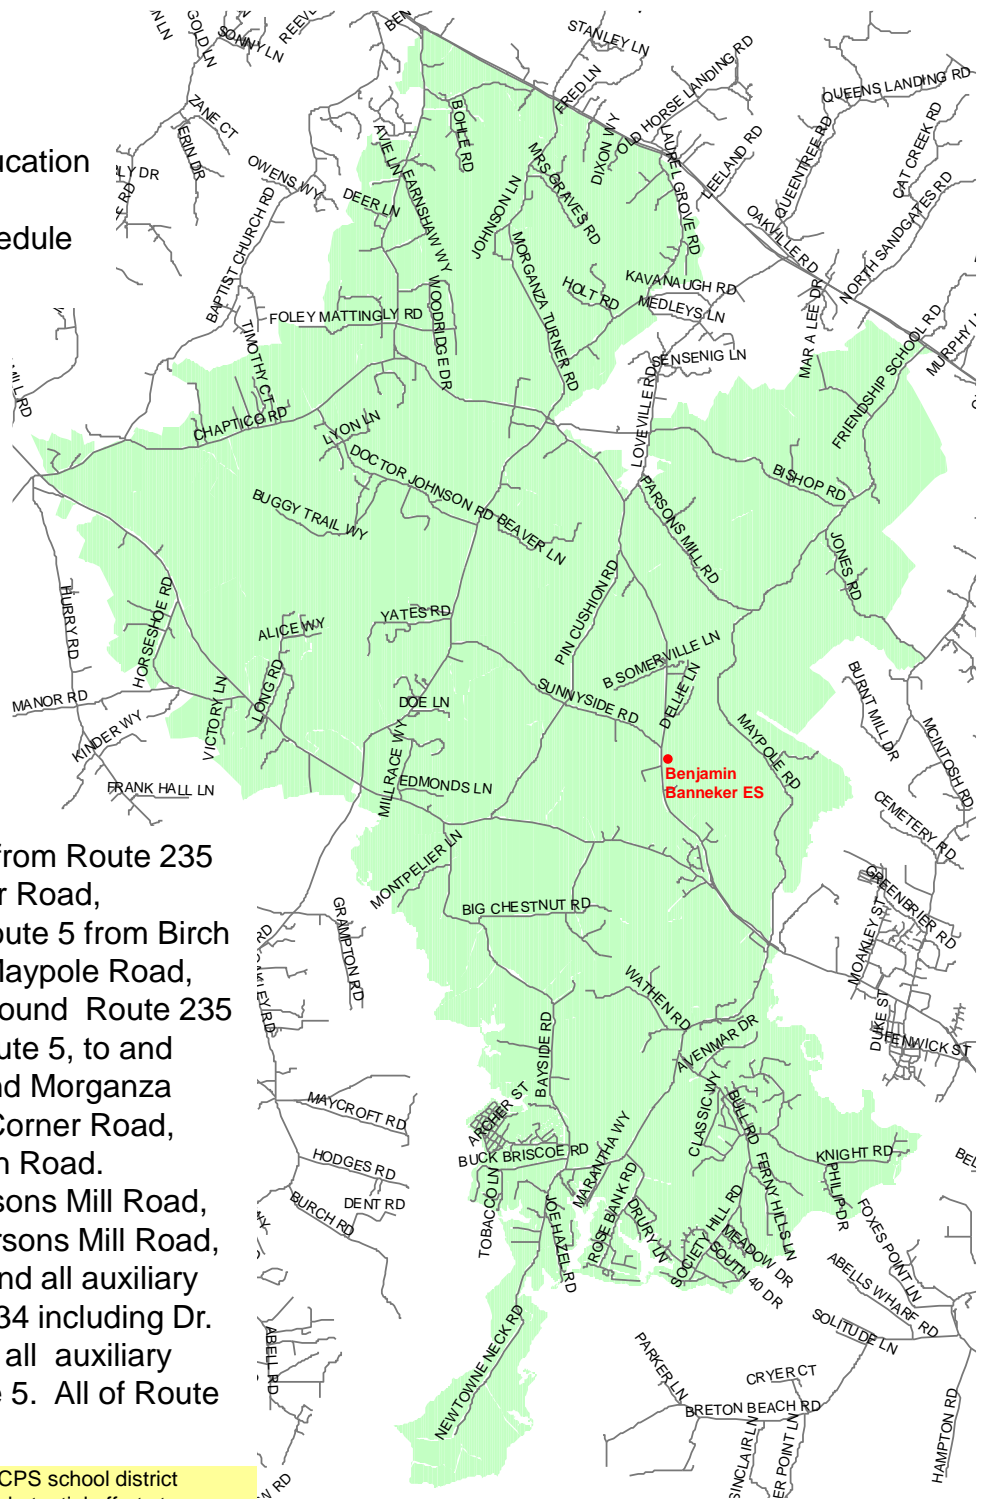

# Benjamin Banneker Elementary School

St. Mary's County Public Schools  
 Department of Capital Planning  
 27190 Point Lookout Road  
 Loveville, MD 20656  
 (301) 475-4256, ext. 6

27180 Point Lookout Road  
 Loveville, MD 20656  
 (301) 475-0260

PreK – 5<sup>th</sup> Grade & Special Education

9:00 a.m. - 3:45 p.m. Daily Schedule  
 1:45 p.m. Early Dismissal

Route 5 and all auxiliary roads from Route 235 to and including Harpers Corner Road, excluding Old Village Road. Route 5 from Birch Manor Drive, to and including Maypole Road, excluding Birch Manor. Southbound Route 235 and all auxiliary roads from Route 5, to and including Laurel Grove Road and Morganza Turner Road, excluding Busy Corner Road, Medley's Lane, and Kavanaugh Road. Friendship School Road to Parsons Mill Road, and including Bishop Road, Parsons Mill Road, and Jones Road. Route 242 and all auxiliary roads from Route 5 to Route 234 including Dr. Johnson Road. Route 234 and all auxiliary roads from Route 238 to Route 5. All of Route 243 and all auxiliary roads.