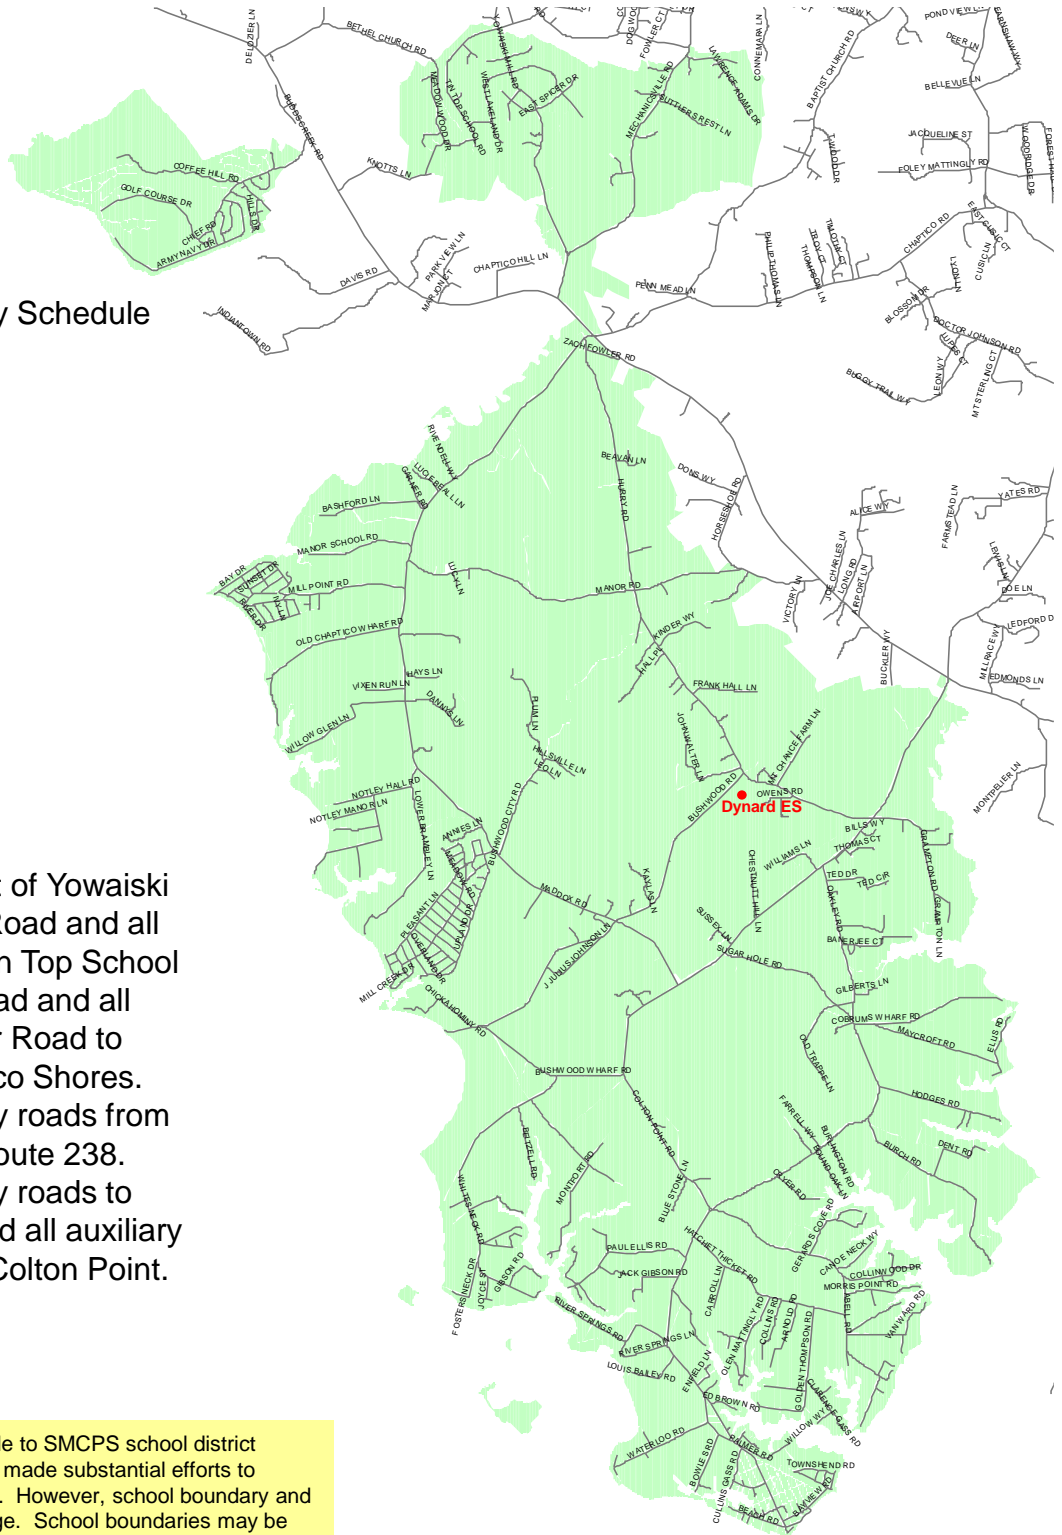

Dynard Elementary School

St. Mary's County Public Schools
Department of Capital Planning
27190 Point Lookout Road
Loveville, MD 20656
(301) 475-4256, ext. 6

23510 Bushwood Road
Chaptico, MD 20621
(301) 769-4804

PreK – 5th Grade

9:00 a.m. - 3:45 p.m. Daily Schedule
1:45 p.m. Early Dismissal

Tin Top School Road west of Yowaiski Mill Road. Yowaiski Mill Road and all auxiliary roads south of Tin Top School Road. Mechanicsville Road and all auxiliary roads from Asher Road to Route 234. All of Wicomico Shores. Route 234 and all auxiliary roads from Mechanicsville Road to Route 238. Route 238 and all auxiliary roads to Route 242. Route 242 and all auxiliary roads from Route 234 to Colton Point.

2024 – 2025 School Boundary