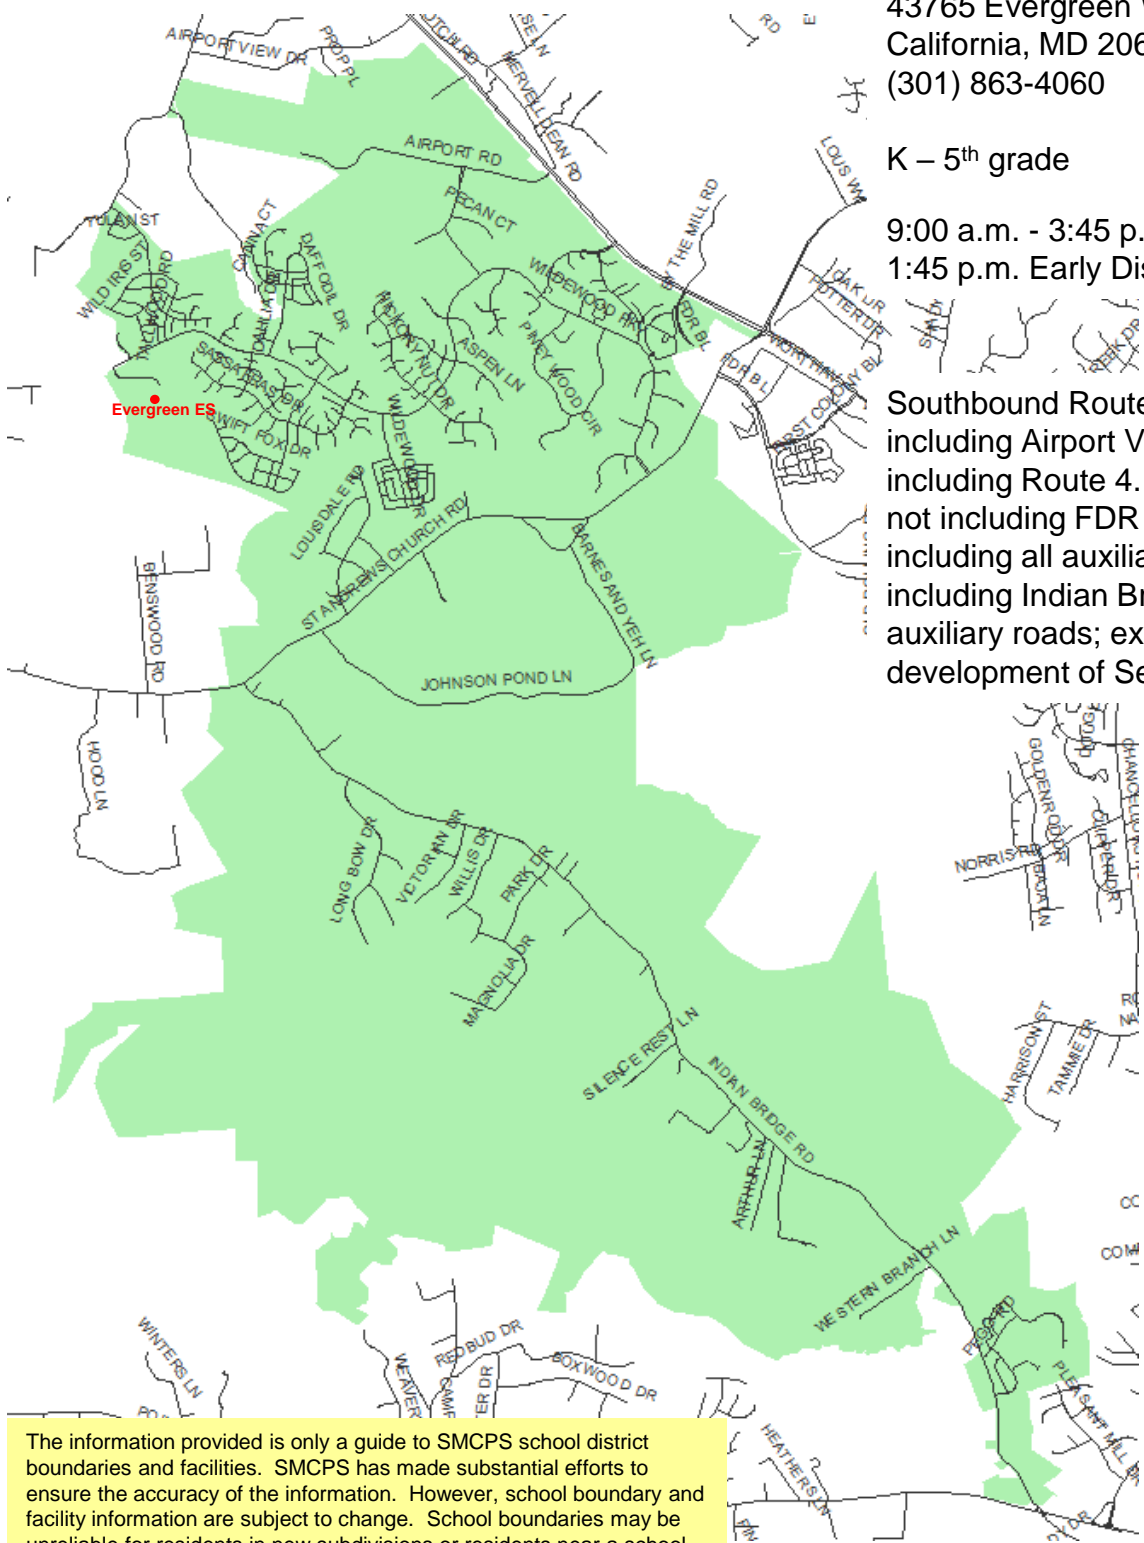

Evergreen Elementary School

St. Mary's County Public Schools
 Department of Capital Planning
 27190 Point Lookout Road
 Loveville, MD 20656
 (301) 475-4256, ext. 6

43765 Evergreen Way
 California, MD 20619
 (301) 863-4060

K – 5th grade

9:00 a.m. - 3:45 p.m. Daily Schedule
 1:45 p.m. Early Dismissal

Southbound Route 235, from but not including Airport View Drive, to but not including Route 4. Route 4, from but not including FDR Boulevard, including all auxiliary roads, to and including Indian Bridge Road and all auxiliary roads; excluding the development of Settlers Landing.

2024 – 2025 School Boundary