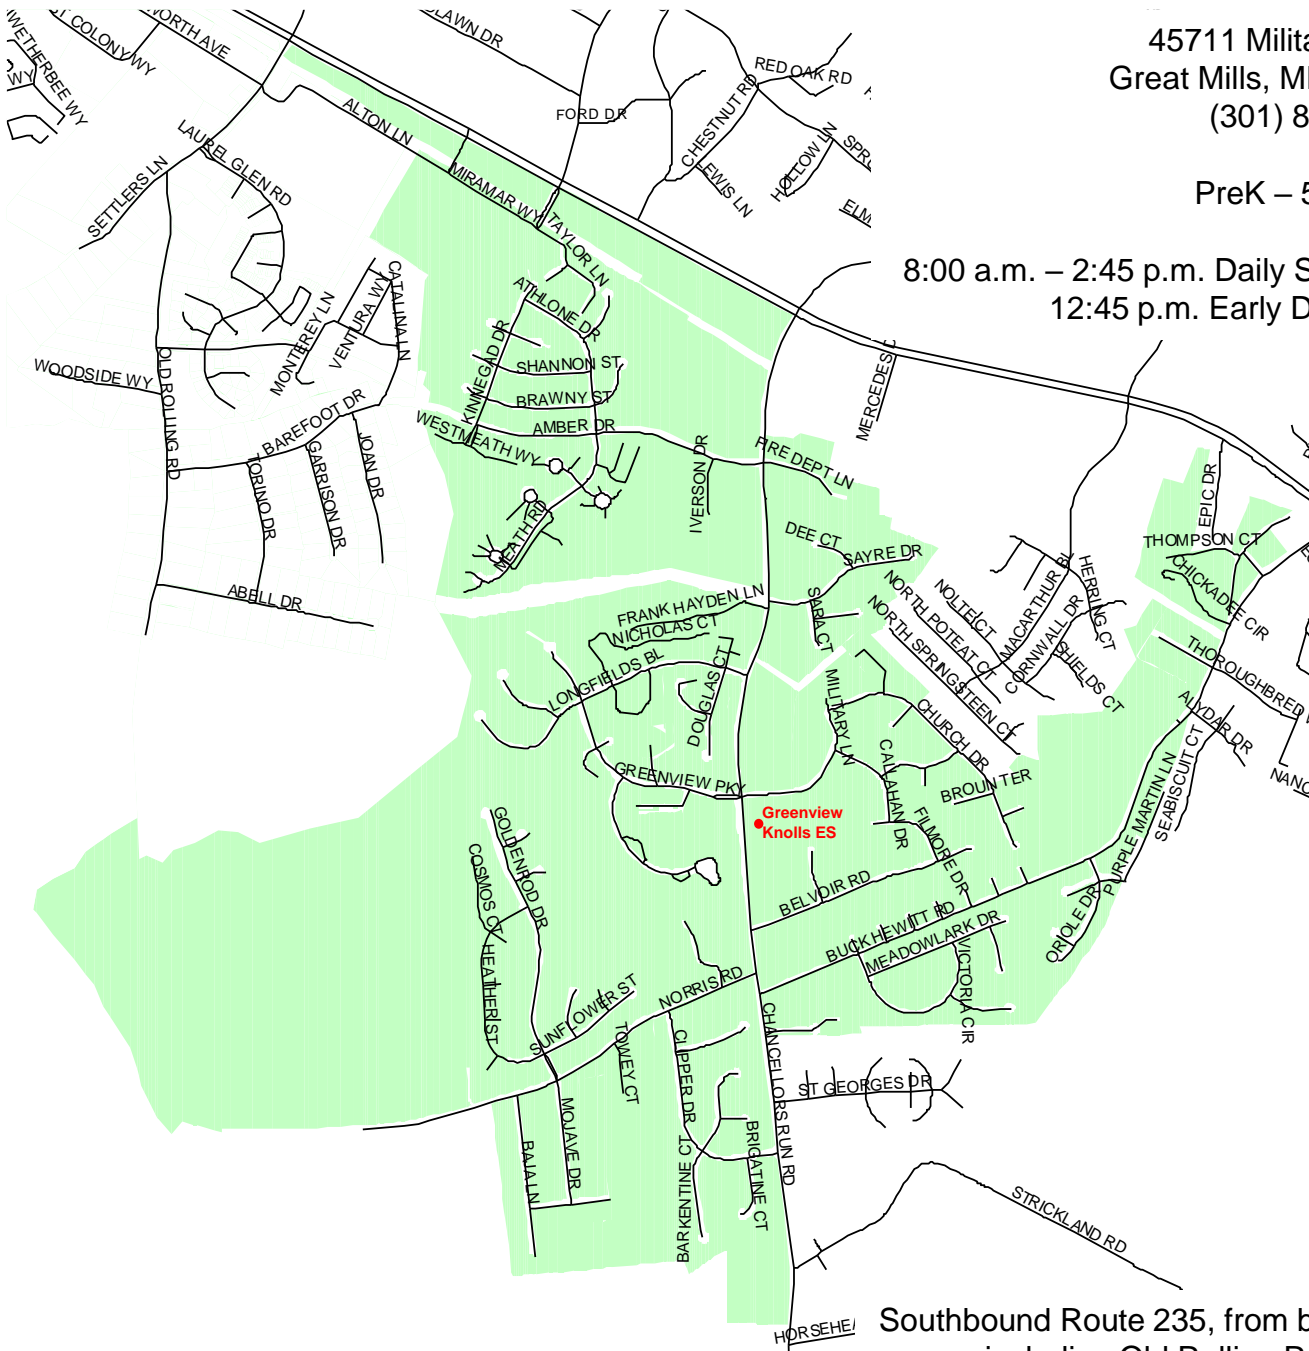

Greenview Knolls Elementary School

St. Mary's County Public Schools
Department of Capital Planning
27190 Point Lookout Road
Loveville, MD 20656
(301) 475-4256, ext. 6

45711 Military Lane
Great Mills, MD 20634
(301) 863-4095

PreK – 5th grade

8:00 a.m. – 2:45 p.m. Daily Schedule
12:45 p.m. Early Dismissal

Southbound Route 235, from but not including Old Rolling Road to Chancellors Run Road. Chancellors Run Road and all auxiliary roads from Route 235, to and including Heard's Estates and Locust Glen, excluding St. George's Hundred. Excludes Scott Circle.

2024 – 2025 School Boundary