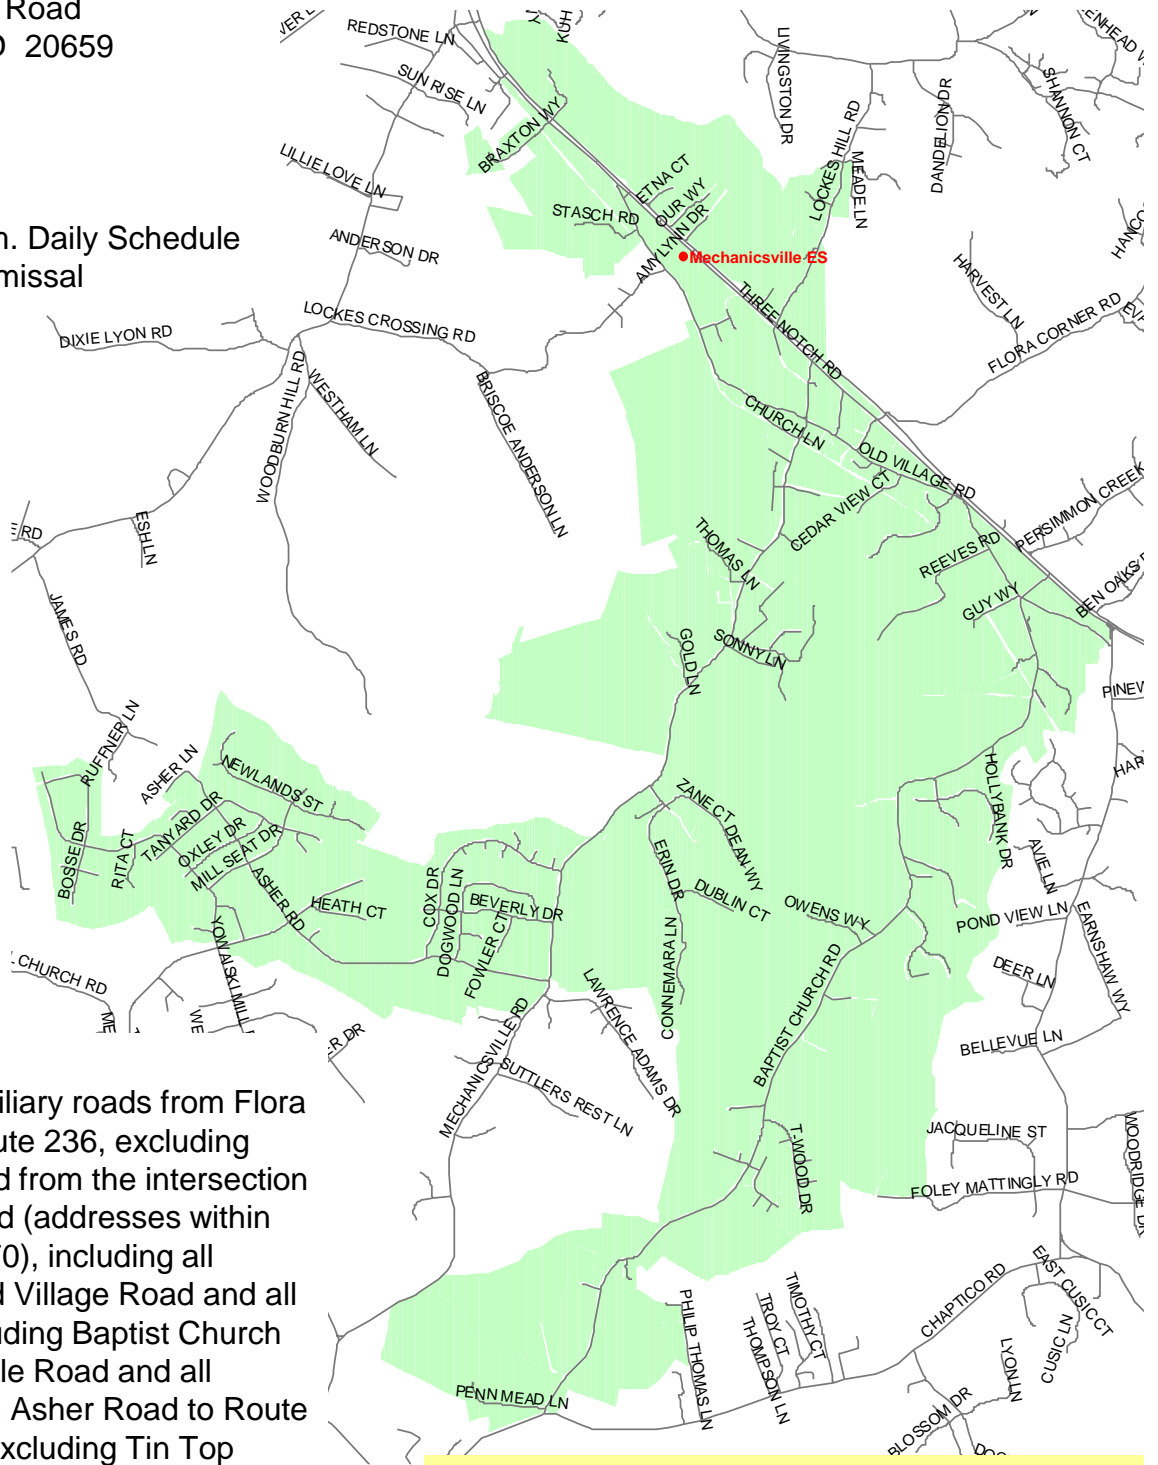

Mechanicsville Elementary School

St. Mary's County Public Schools
Department of Capital Planning
27190 Point Lookout Road
Loveville, MD 20656
(301) 475-4256, ext. 6

28585 Three Notch Road
Mechanicsville, MD 20659
(301) 472-4800

K – 5th Grade

9:00 a.m. - 3:45 p.m. Daily Schedule
1:45 p.m. Early Dismissal

Route 5 and all auxiliary roads from Flora Corner Road to Route 236, excluding Route 5 southbound from the intersection of New Market Road (addresses within range 29025 - 29270), including all auxiliary roads. Old Village Road and all auxiliary roads including Baptist Church Road. Mechanicsville Road and all auxiliary roads from Asher Road to Route 5. Country Lakes, excluding Tin Top School Road west of Yowaiski Mill Road and all auxiliary roads south of Tin Top School Road.

2024 – 2025 School Boundary