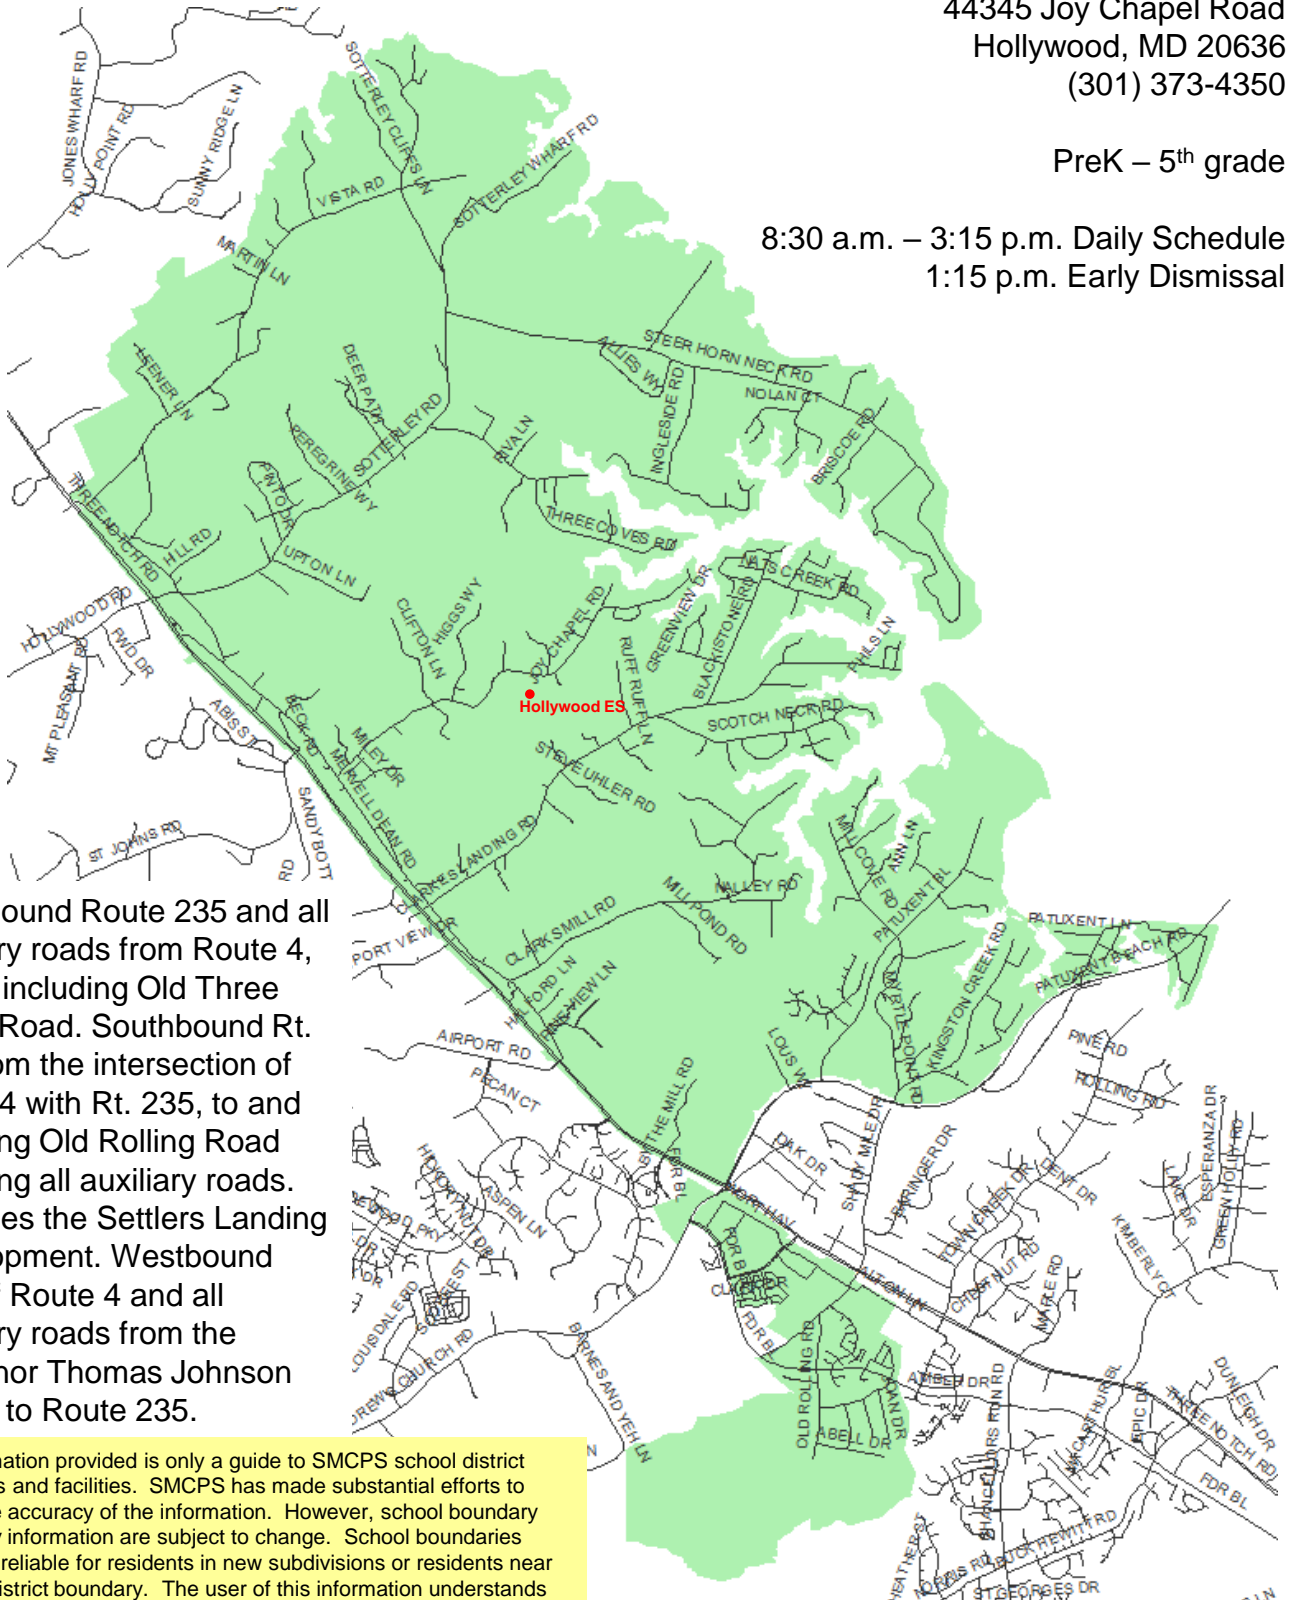

Hollywood Elementary School

St. Mary's County Public Schools
 Department of Capital Planning
 27190 Point Lookout Road
 Loveville, MD 20656
 (301) 475-4256, ext. 6

44345 Joy Chapel Road
 Hollywood, MD 20636
 (301) 373-4350

PreK – 5th grade

8:30 a.m. – 3:15 p.m. Daily Schedule
 1:15 p.m. Early Dismissal

Northbound Route 235 and all auxiliary roads from Route 4, to and including Old Three Notch Road. Southbound Rt. 235 from the intersection of Route 4 with Rt. 235, to and including Old Rolling Road including all auxiliary roads. Excludes the Settlers Landing Development. Westbound lane of Route 4 and all auxiliary roads from the Governor Thomas Johnson Bridge to Route 235.

2024 – 2025 School Boundary