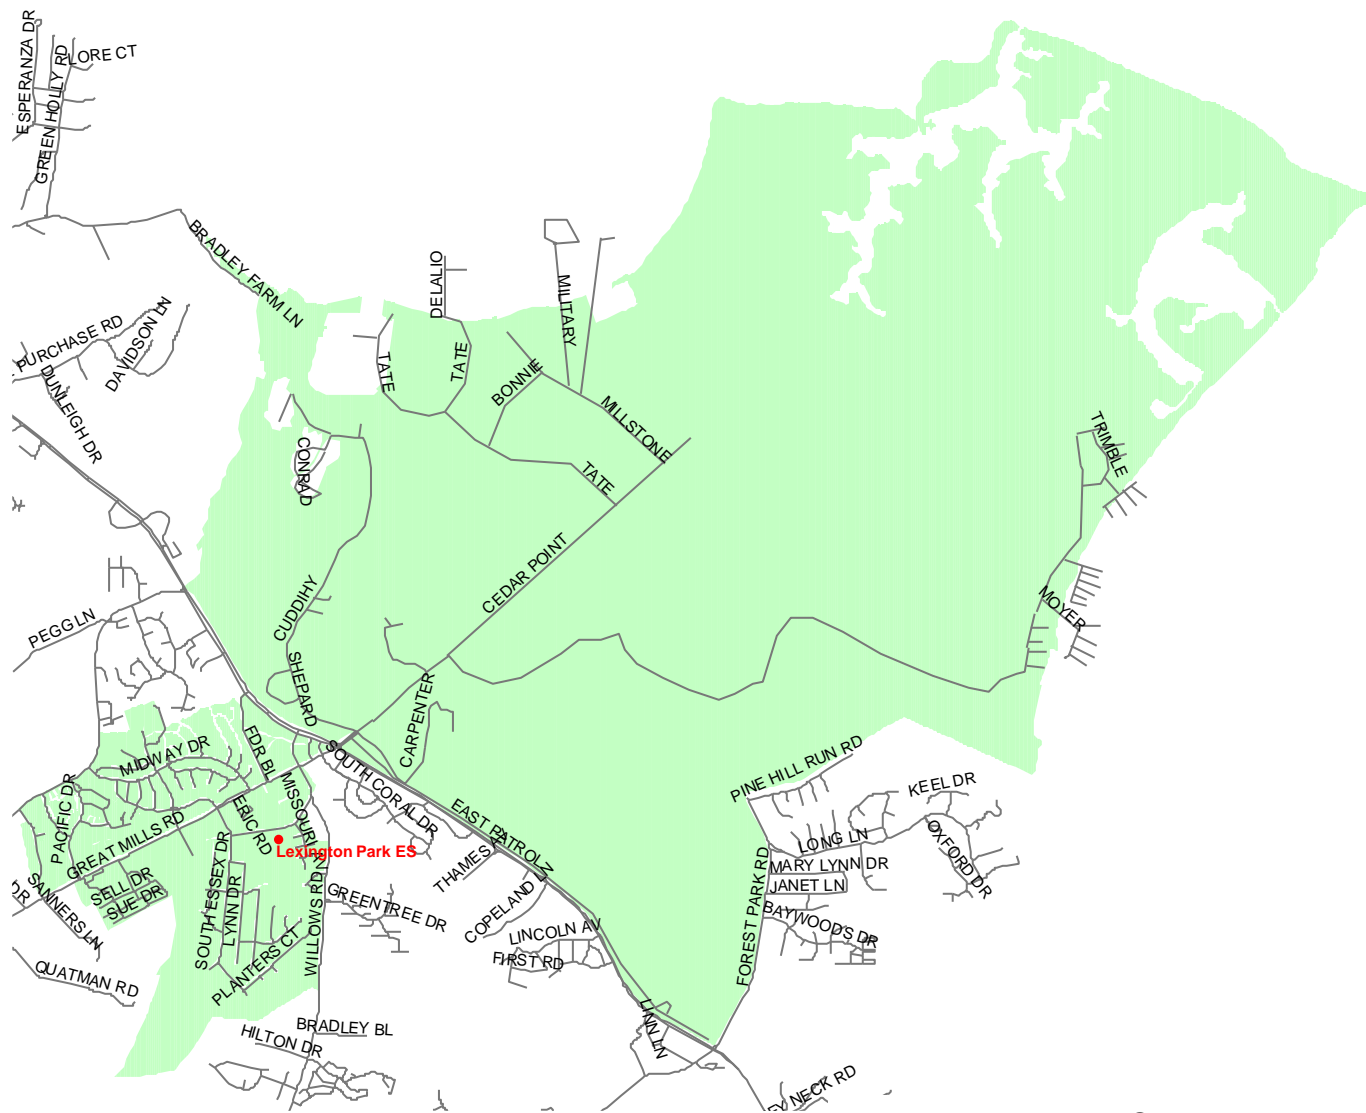

Lexington Park Elementary School

St. Mary's County Public Schools
Department of Capital Planning
27190 Point Lookout Road
Loveville, MD 20656
(301) 475-4256, ext. 6

Route 235 from the intersection of Route 246, to and including FDR Boulevard and all roads from Forest Run Drive to Route 235, excluding Sanners Lane. All students living on board Naval Air Station Patuxent River, excluding students living in Conrad Heights and Lovell Court.

46763 Shangri-La Drive
Lexington Park, MD 20653
(301) 863-4085

PreK – 5th grade

8:35 a.m. - 3:20 p.m. Daily Schedule
1:20 p.m. Early Dismissal

The information provided is only a guide to SMCPSS school district boundaries and facilities. SMCPSS has made substantial efforts to ensure the accuracy of the information. However, school boundary and facility information are subject to change. School boundaries may be unreliable for residents in new subdivisions or residents near a school district boundary. The user of this information understands the statements above and is taking full liability for any use of the data. For verification of any school boundary, please call the Department of Capital Planning at 301-475-4256, extension 6.

2024 – 2025 School Boundary