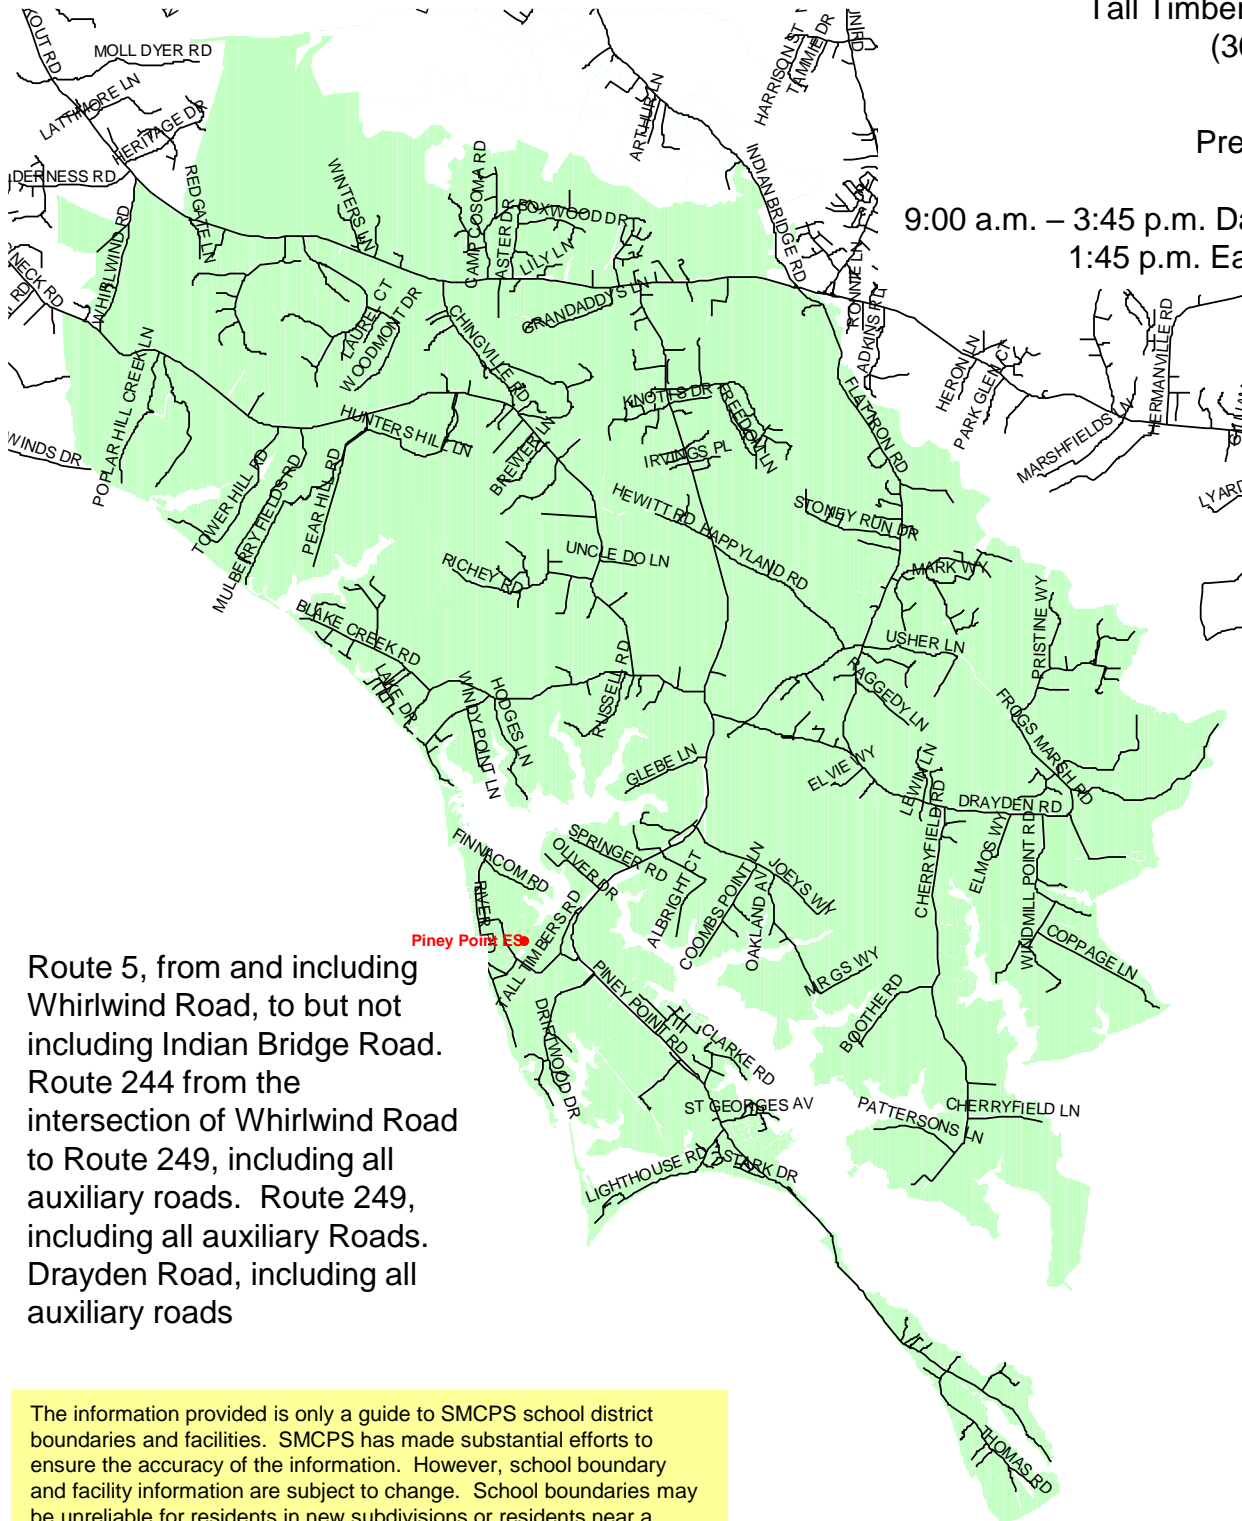

PreK – 5th grade

9:00 a.m. – 3:45 p.m. Daily Schedule
 1:45 p.m. Early Dismissal

Route 5, from and including Whirlwind Road, to but not including Indian Bridge Road. Route 244 from the intersection of Whirlwind Road to Route 249, including all auxiliary roads. Route 249, including all auxiliary Roads. Drayden Road, including all auxiliary roads

2024 – 2025 School Boundary