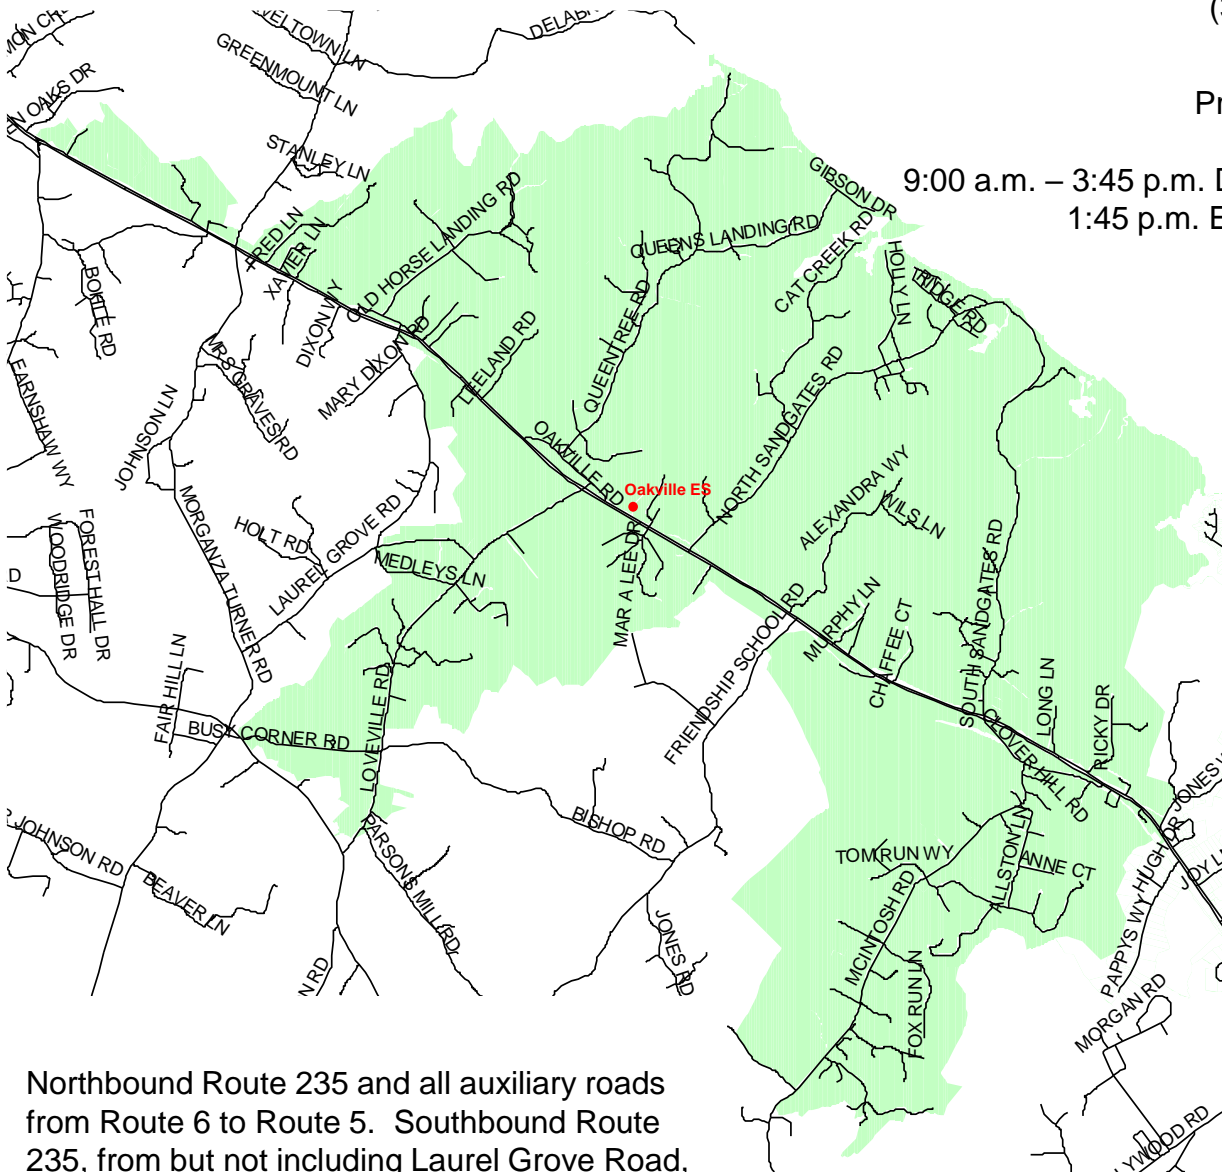

Oakville Elementary School

St. Mary's County Public Schools
Department of Capital Planning
27190 Point Lookout Road
Loveville, MD 20656
(301) 475-4256, ext. 6

26410 Three Notch Road
Mechanicsville, MD 20659

(301) 373-4365

PreK – 5th grade

9:00 a.m. – 3:45 p.m. Daily Schedule

1:45 p.m. Early Dismissal

Northbound Route 235 and all auxiliary roads from Route 6 to Route 5. Southbound Route 235, from but not including Laurel Grove Road, to but not including Jones Wharf Road. McIntosh Road and all auxiliary roads from Jones Road, to and including Clover Hill Road, excluding Jones Road. Route 247 and all auxiliary roads from Route 5 to Route 235, including Busy Corner Road, and excluding Bishop Road and Parsons Mill Road.