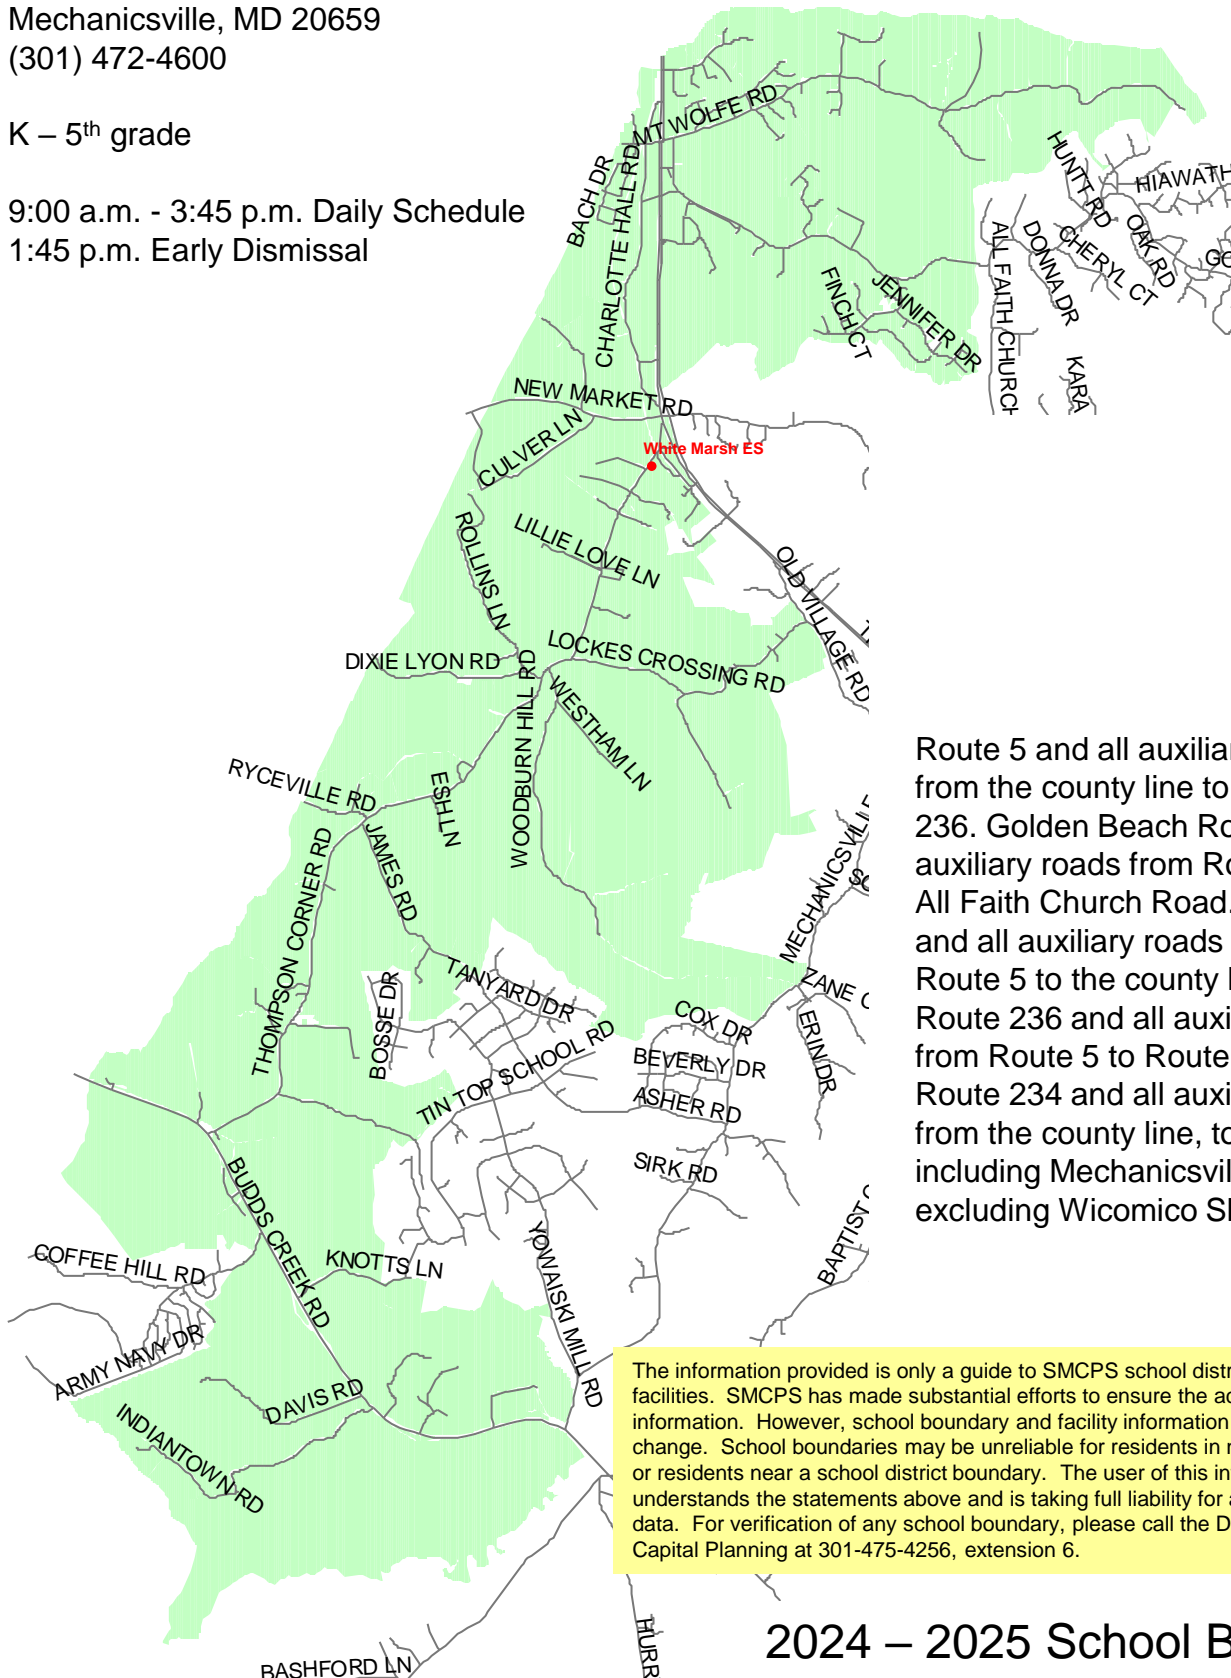

White Marsh Elementary School

St. Mary's County Public Schools
 Department of Capital Planning
 27190 Point Lookout Road
 Loveville, MD 20656
 (301) 475-4256, ext. 6

29090 Thompson Corner Road
 Mechanicsville, MD 20659
 (301) 472-4600

K – 5th grade

9:00 a.m. - 3:45 p.m. Daily Schedule
 1:45 p.m. Early Dismissal

Route 5 and all auxiliary roads from the county line to Route 236. Golden Beach Road and all auxiliary roads from Route 5 to All Faith Church Road. Route 6 and all auxiliary roads from Route 5 to the county line. Route 236 and all auxiliary roads from Route 5 to Route 234. Route 234 and all auxiliary roads from the county line, to but not including Mechanicsville Road, excluding Wicomico Shores.