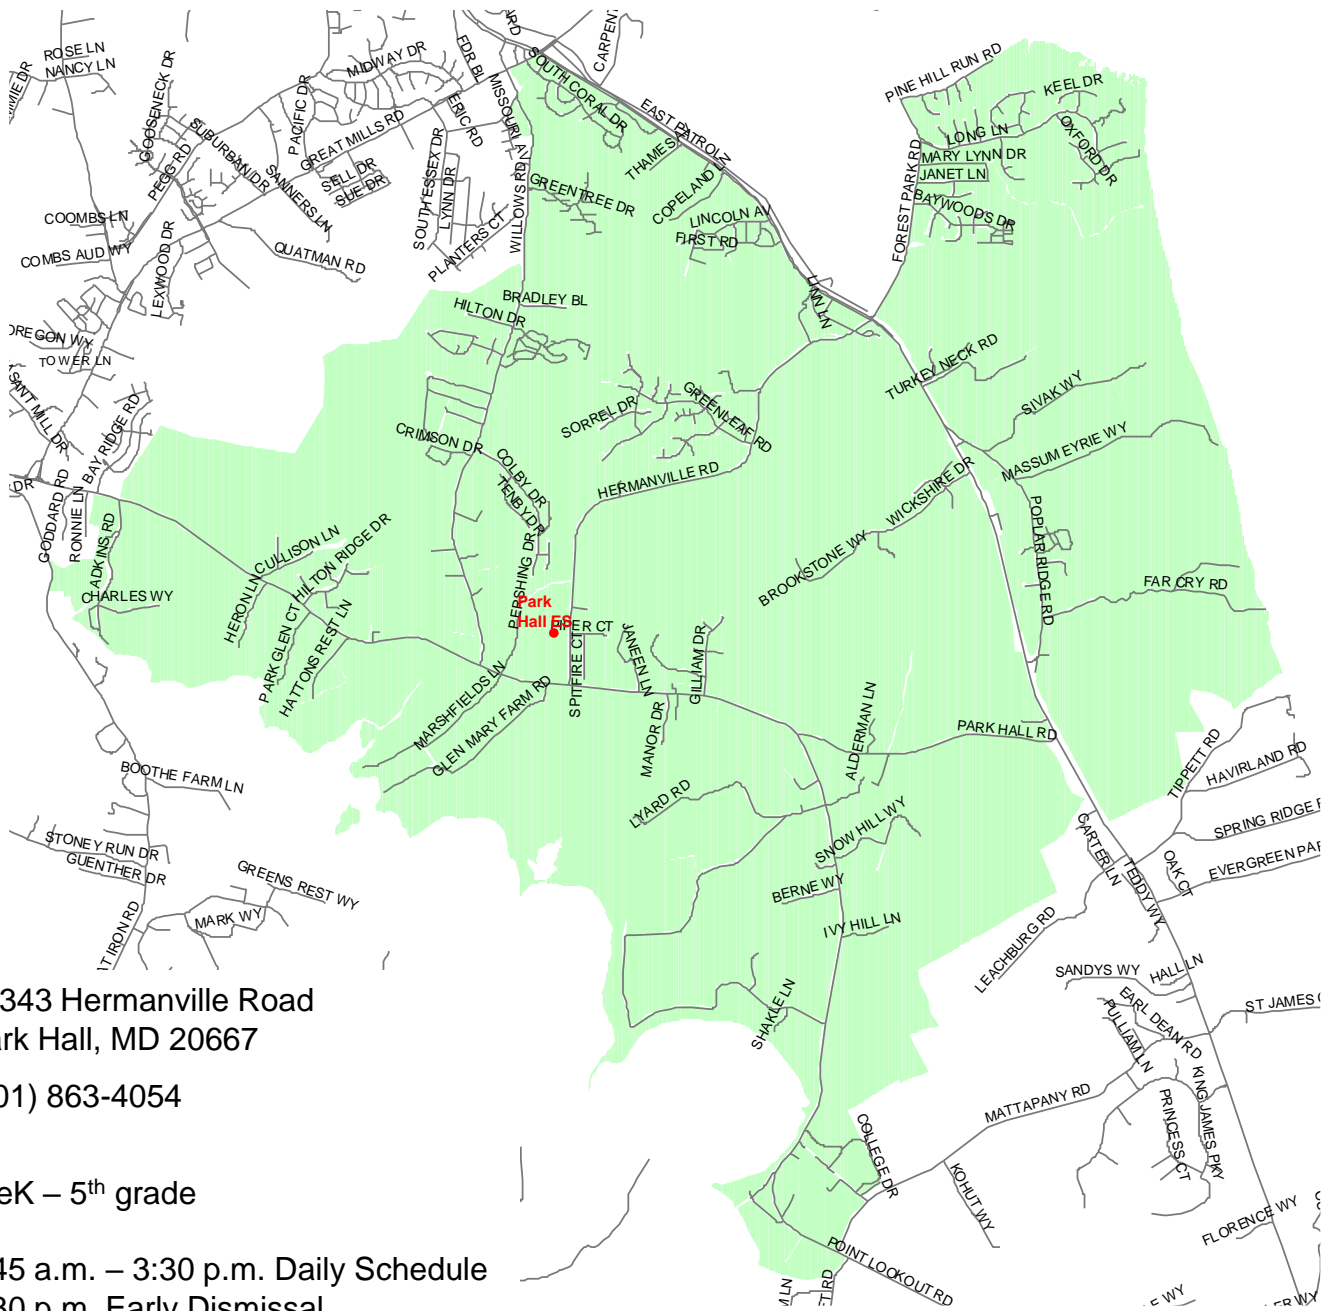

Park Hall Elementary School

St. Mary's County Public Schools
Department of Capital Planning
27190 Point Lookout Road
Loveville, MD 20656
(301) 475-4256, ext. 6

20343 Hermanville Road
Park Hall, MD 20667
(301) 863-4054

PreK – 5th grade

8:45 a.m. – 3:30 p.m. Daily Schedule
1:30 p.m. Early Dismissal

Route 235 and all auxiliary roads from Route 246, to and including Route 489, including Tulagi Place. Route 5 and all auxiliary roads, from but not including Bay Ridge Road, to but not including Mattapany Road. Willows Road and all auxiliary roads, excluding Shangri-La Drive.

The information provided is only a guide to SMCPSS school district boundaries and facilities. SMCPSS has made substantial efforts to ensure the accuracy of the information. However, school boundary and facility information are subject to change. School boundaries may be unreliable for residents in new subdivisions or residents near a school district boundary. The user of this information understands the statements above and is taking full liability for any use of the data. For verification of any school boundary, please call the Department of Capital Planning at 301-475-4256, extension 6.

2024 – 2025 School Boundary