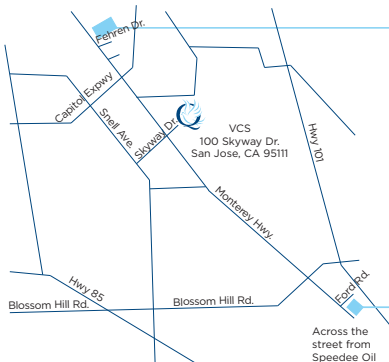

VCS Shuttle Map

Homecoming

Capitol Caltrain Station

Fehren Dr. & Monterey Hwy.

SHUTTLE TIMES

2:00PM

Shuttles will run every 20 minutes.

Scan to Access Directions
or [Click Here](#) to Access Directions

Blossom Hill Caltrain Station

Ford Rd. & Monterey Hwy.

SHUTTLE TIMES

3:00PM

Shuttles will run every 20 minutes.

Scan to Access Directions
or [Click Here](#) to Access Directions

Capitol Caltrain Station

Fehren Dr. & Monterey Hwy.

SHUTTLE TIMES

2:00PM

Shuttles will run every 15 minutes.

Blossom Hill Caltrain Station

Ford Rd. & Monterey Hwy.

SHUTTLE TIMES

3:00PM

Shuttles will run every 15 minutes.