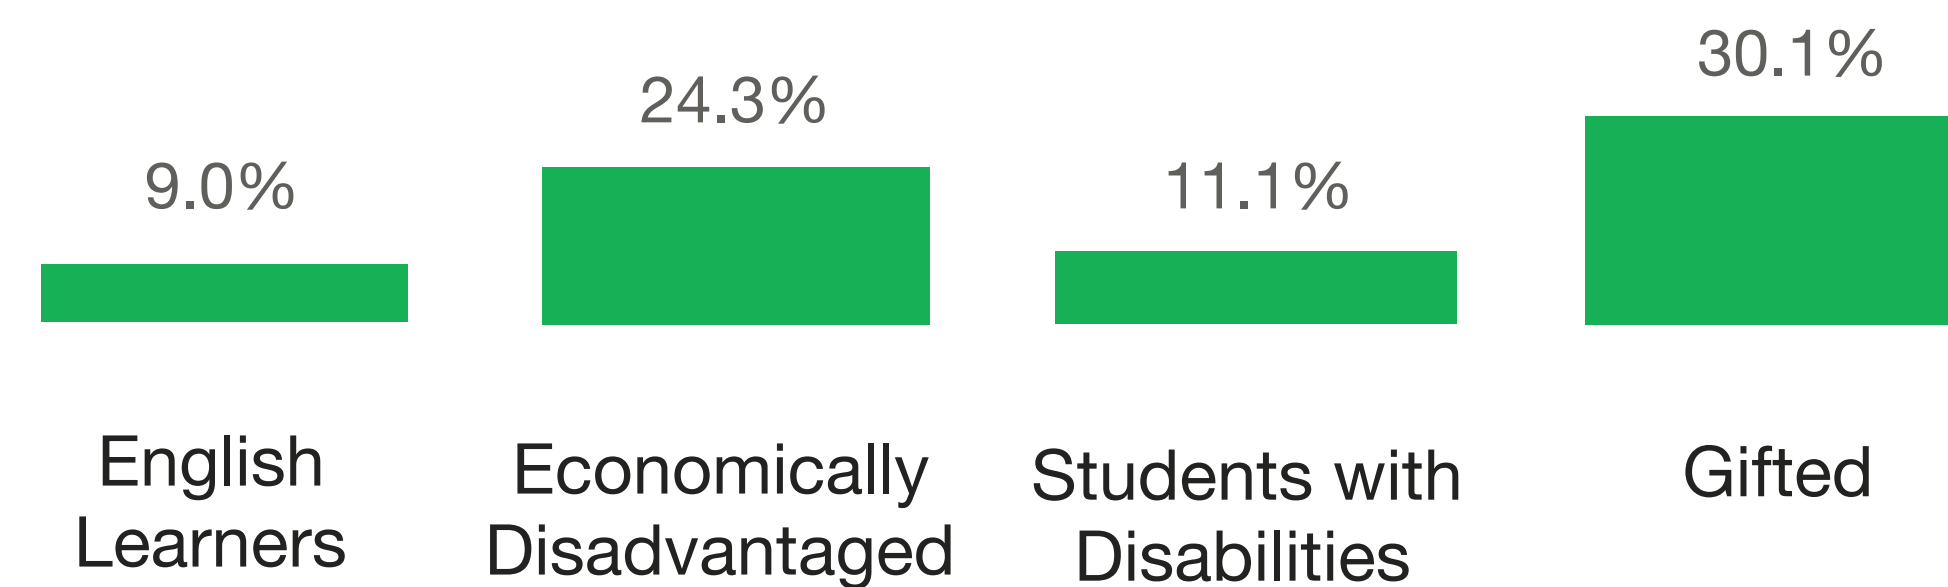

School Profile 2023

Board Member Name

Katha H Stuart

Graduation Rate

93.6

School Demographics

Ethnicity	Percentage	# Students
American Indian/Alaskan Native	0.2%	4
Asian	3.1%	68
Black or African American	13.8%	306
Hispanic	26.8%	594
Multi-Racial	3.8%	84
White	52.4%	1,162

School Demographics

2023 data compiled from the GaDOE

Address

11595 King Road, Roswell, GA 30075

Student Enrollment

2,036

Enrollment by Grade Level

Georgia Milestones - End of Course Assessment % of Students Scoring Proficient or Higher