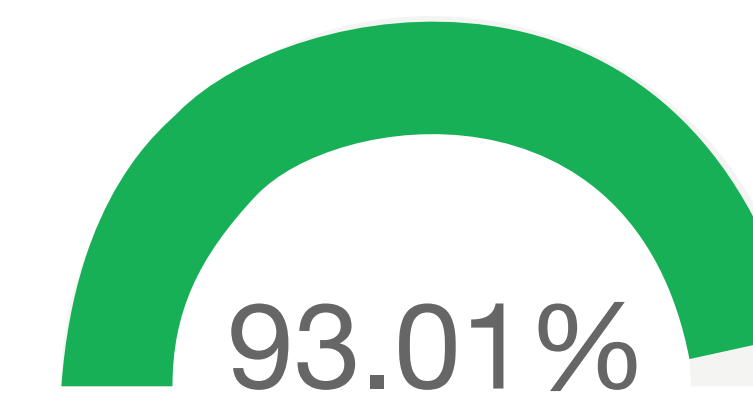

American Lit & Comp

Algebra I

Biology

US History

Principal

Latoya Miley

Mobility Rate

14.8%