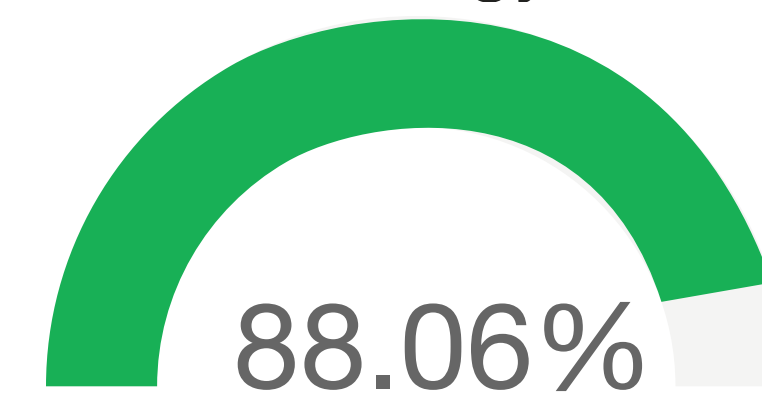

School Profile 2023

Board Member Name

Katha H Stuart

Graduation Rate

93.6

School Demographics

Ethnicity	Percentage	# Students
American Indian/Alaskan Native	0.2%	4
Asian	3.1%	68
Black or African American	13.8%	306
Hispanic	26.8%	594
Multi-Racial	3.8%	84
White	52.4%	1,162

School Demographics

2023 data compiled from the GaDOE

Address

11595 King Road, Roswell, GA 30075

Student Enrollment

2,036

Enrollment by Grade Level

Georgia Milestones - End of Course Assessment % of Students Scoring Proficient or Higher

American Lit & Comp

Algebra I

Biology

US History

Principal

Latoya Miley

Mobility Rate

14.8%