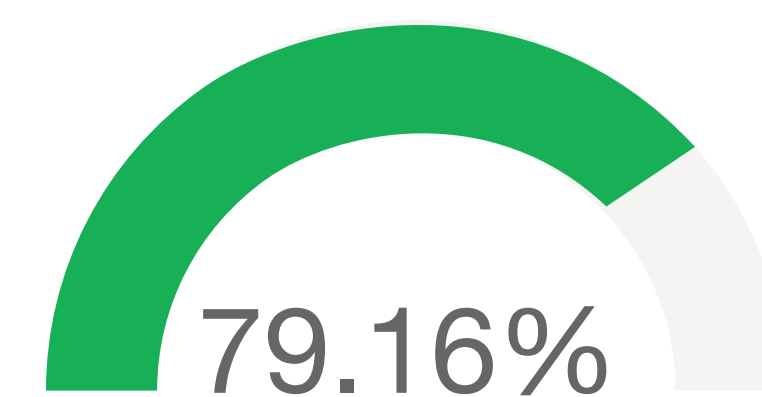

School Profile 2023

Board Member Name

Katha H Stuart

Graduation Rate

93.6

School Demographics

Ethnicity	Percentage	# Students
American Indian/Alaskan Native	0.2%	4
Asian	3.1%	68
Black or African American	13.8%	306
Hispanic	26.8%	594
Multi-Racial	3.8%	84
White	52.4%	1,162

School Demographics

2023 data compiled from the GaDOE

Address

11595 King Road, Roswell, GA 30075

Student Enrollment

2,036

Enrollment by Grade Level

Georgia Milestones - End of Course Assessment % of Students Scoring Proficient or Higher

American Lit & Comp

Algebra I

Biology

US History

Principal

Latoya Miley

Mobility Rate

14.8%