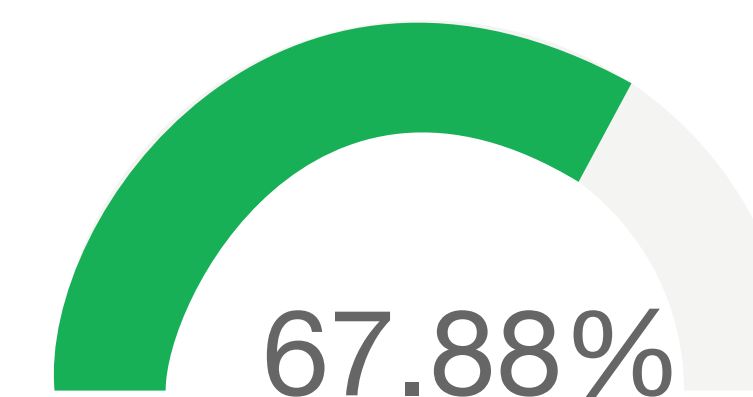

School Profile 2023

Board Member Name

Katha H Stuart

Graduation Rate

93.6

School Demographics

Ethnicity	Percentage	# Students
American Indian/Alaskan Native	0.2%	4
Asian	3.1%	68
Black or African American	13.8%	306
Hispanic	26.8%	594
Multi-Racial	3.8%	84
White	52.4%	1,162

School Demographics

2023 data compiled from the GaDOE

Address

11595 King Road, Roswell, GA 30075

Student Enrollment

2,036

Enrollment by Grade Level

Georgia Milestones - End of Course Assessment % of Students Scoring Proficient or Higher

American Lit & Comp

Algebra I

Biology

US History

Principal

Latoya Miley

Mobility Rate

14.8%