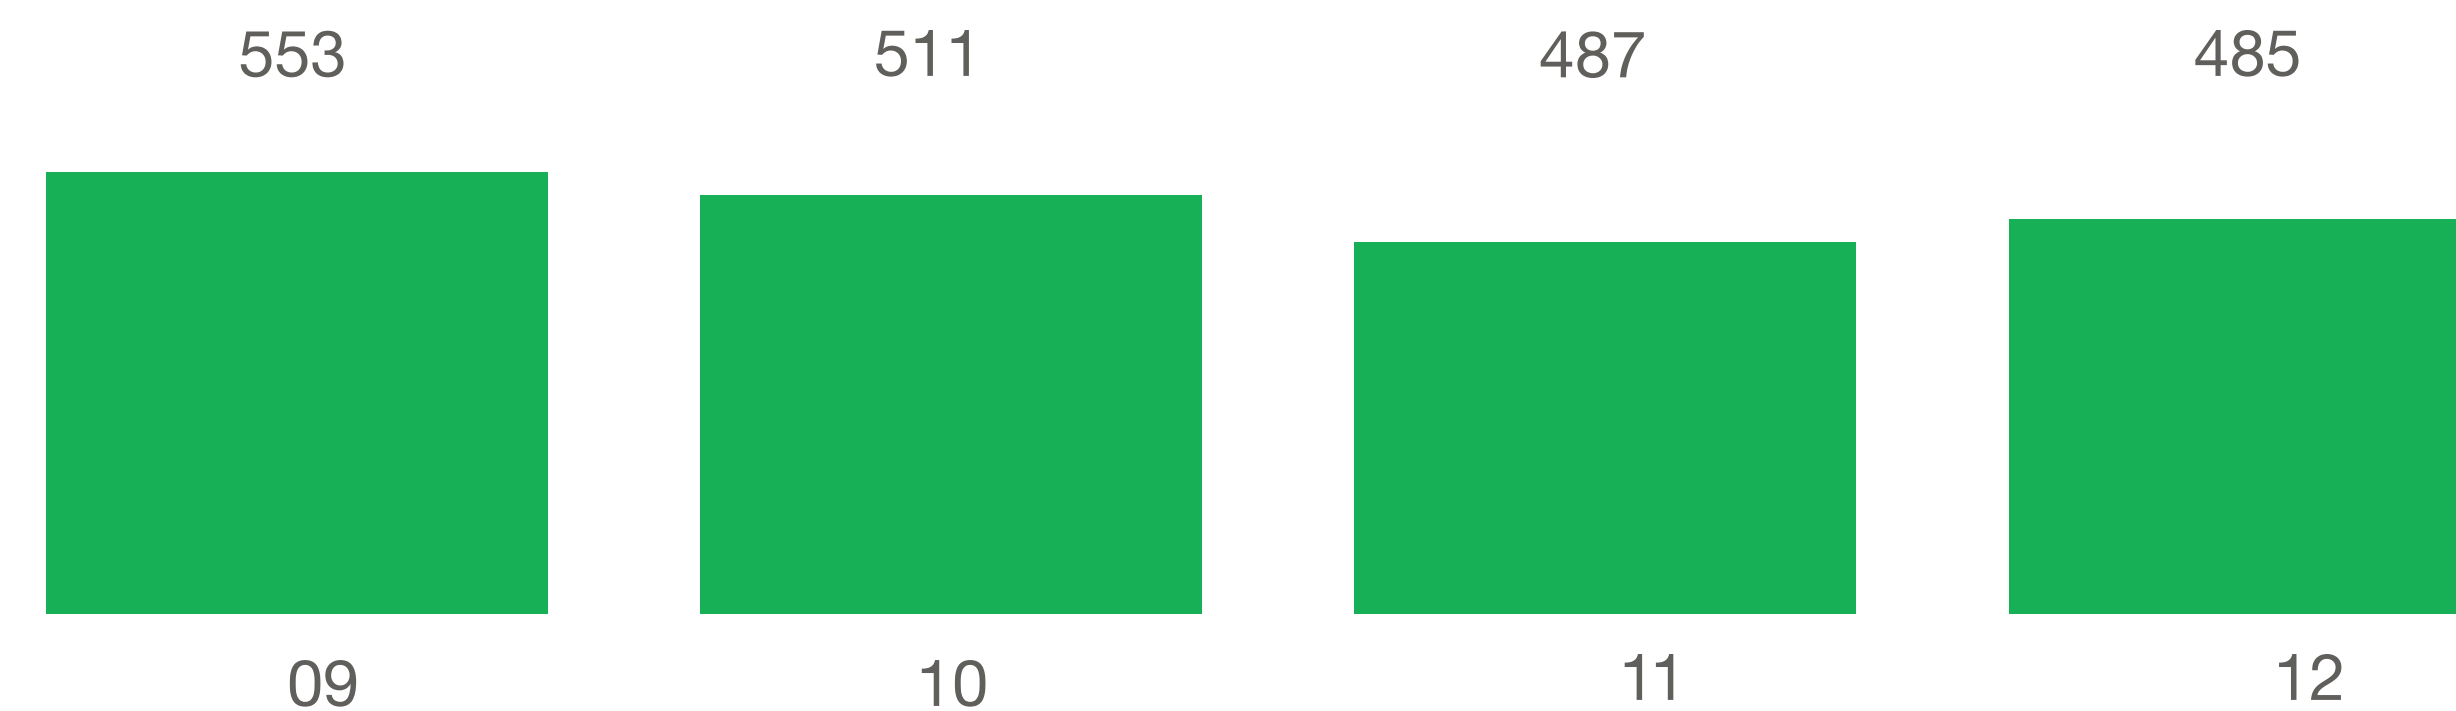

School Demographics

2023 data compiled from the GaDOE

Address

11595 King Road, Roswell, GA 30075

Student Enrollment

2,036

Enrollment by Grade Level

Georgia Milestones - End of Course Assessment % of Students Scoring Proficient or Higher

American Lit & Comp

Algebra I

Biology

US History

Principal

Latoya Miley

Mobility Rate

14.8%