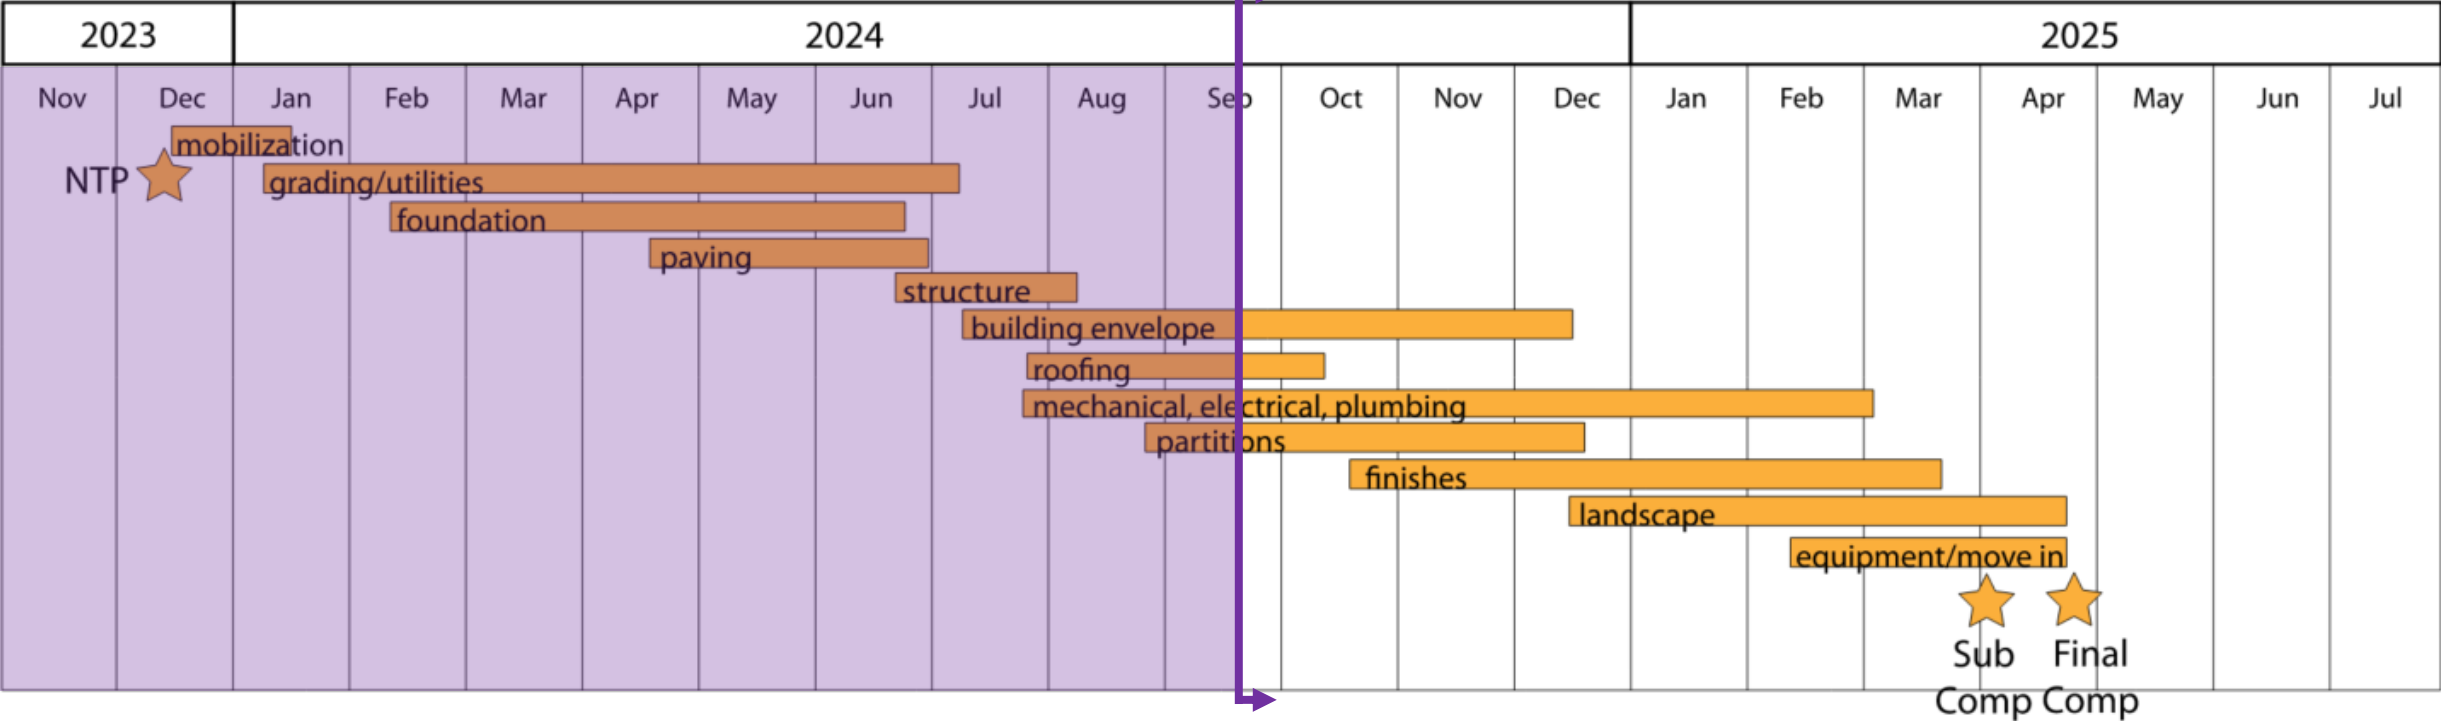

**LINEAR WOOD CEILINGS BEING
INSTALLED**

**GRID CEILING BEING
INSTALLED**

L. Dow Hendricks Elementary School Construction Update - September 2024

**FINISH COATS OF PAINT BEING
INSTALLED**

CEILING PREPPED FOR PAINT

**TILE INSTALLATION
CONTINUES**

L. Dow Hendricks Elementary School

Construction Update - September 2024

**CEILING GRID INSTALLED
AND READY FOR CEILING
TILES**

**FINISH COATS OF PAINT BEING
INSTALLED**

Anna ISD Administration Building

Construction Update - September 2024

Construction Schedule

Anna ISD Administration Building Construction Update – September 2024

MASONRY INSTALLATION
CONTINUES

GLAZING SYSTEMS
INSTALLATION
CONTINUES

Anna ISD Administration Building