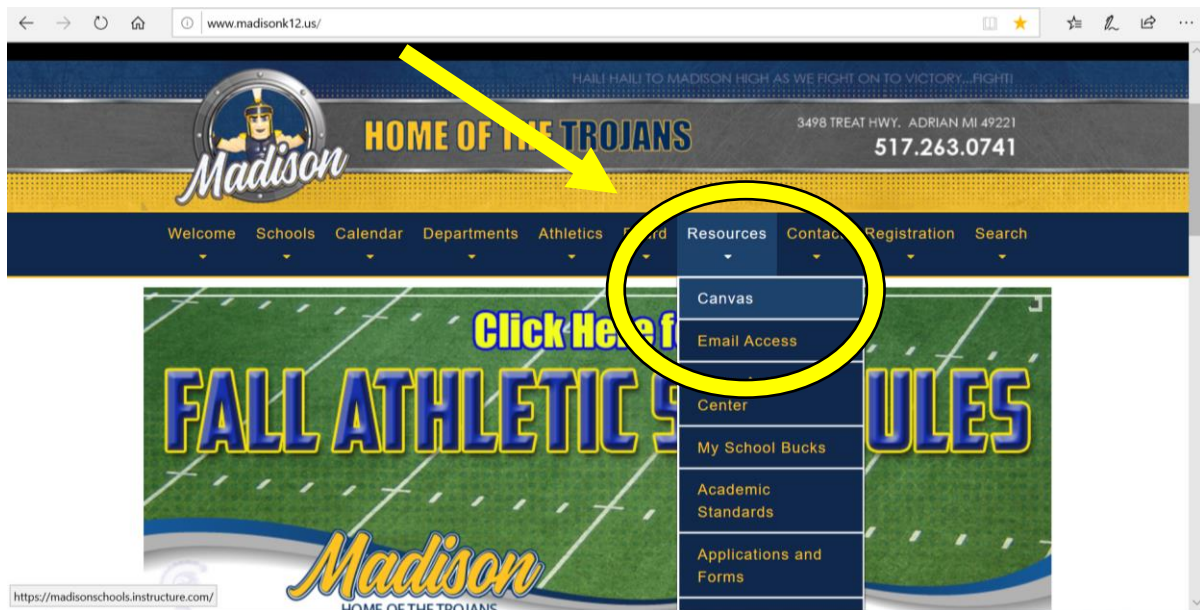

HOW TO LOG ONTO CANVAS?

- Go to the school's website: www.madisonk12.us
- Click on "Resources"
- Click on "Canvas"

- If you are using a school device, you should be automatically redirected and logged into Canvas.
- If prompted, log onto Canvas using your SCHOOL EMAIL AND PASSWORD
 - Firstname.lastname@madisonk12.us
 - Use the same password as you used to log onto the school device

- Now you are logged into Canvas and ready to go!