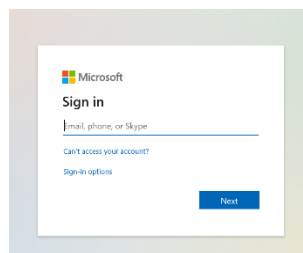

HOW TO LOG ONTO CANVAS?

- Go to the school's website: www.madisonk12.us
- Click on "Resources"
- Click on "Canvas"

- If you are using a school device, you should be automatically redirected and logged into Canvas.
- If prompted, log onto Canvas using your SCHOOL EMAIL AND PASSWORD
 - Firstname.lastname@madisonk12.us
 - Use the same password as you used to log onto the school device

- Now you are logged into Canvas and ready to go!