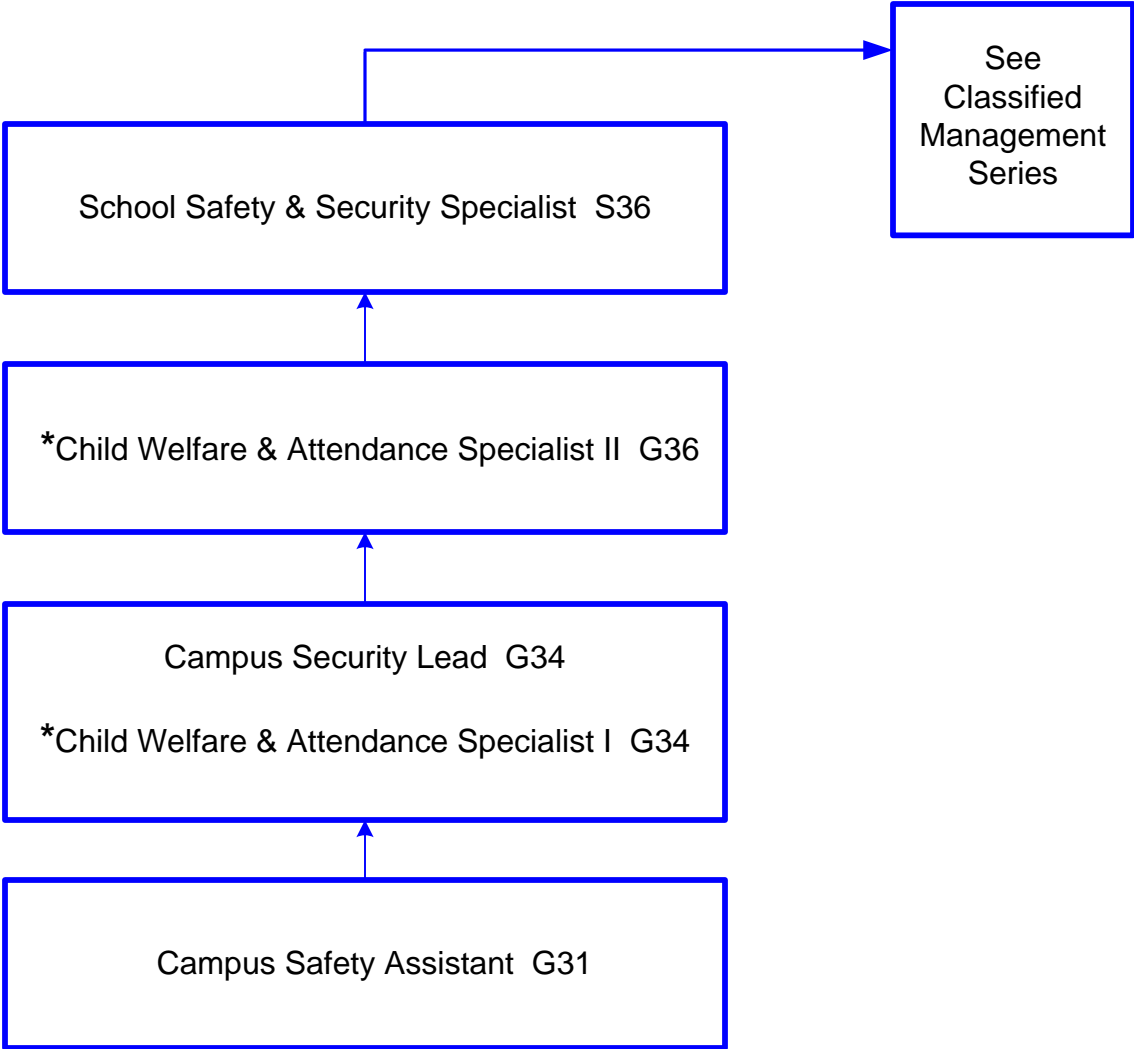

STUDENT SAFETY SERIES

Salary Schedule

G (White Collar-CSEA 125)

S (Supervisory)

T (Confidential)

E (Management)

* Job title also listed in other series.

Progression through the levels will vary for each individual depending on their education, training, experience and career goals. Some jobs may require a certificate, license or degree.