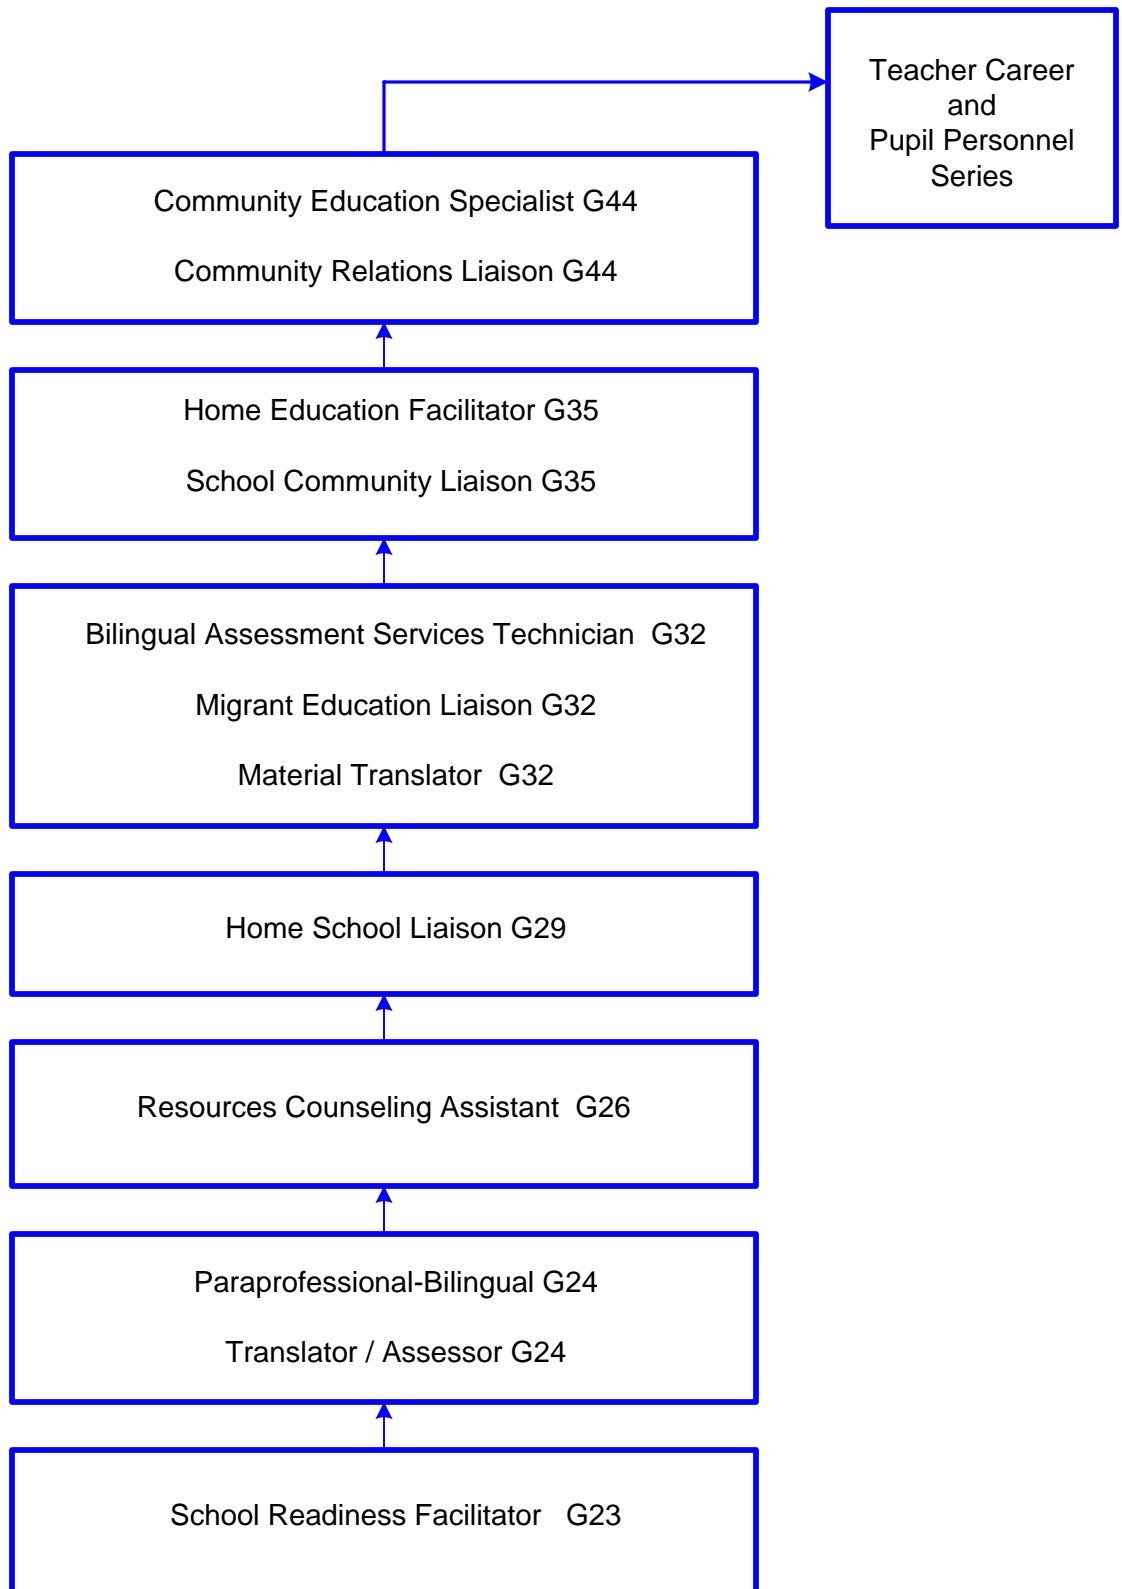

ENGLISH LEARNER SERVICES SERIES

Salary Schedule

G (White Collar-CSEA 125)

S (Supervisory)

T (Confidential)

E (Management)

* Job title also listed in other series.

Progression through the levels will vary for each individual depending on their education, training, experience and career goals. Some jobs may require a certificate, license or degree.