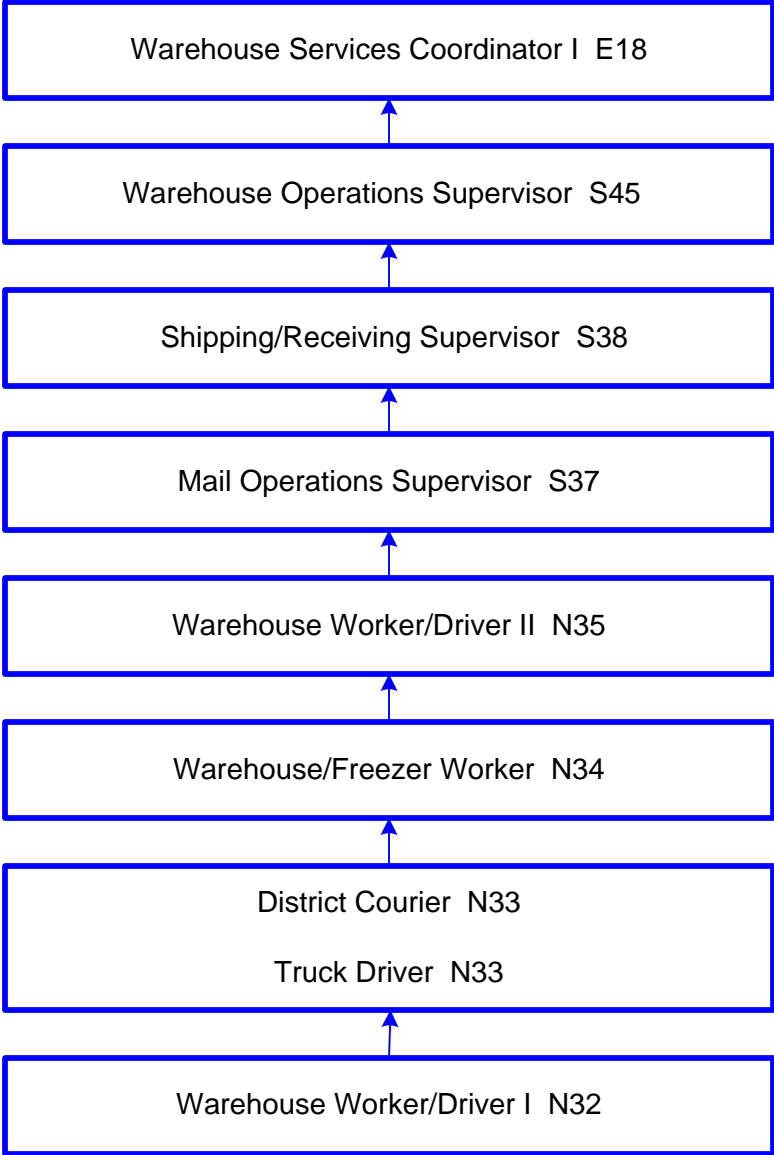

DRIVER SERIES

Salary Schedule

N (Operations Unit - SEIU 521)

G (White Collar-CSEA 125)

S (Supervisory)

T (Confidential)

E (Management)

* Job title also listed in other series.