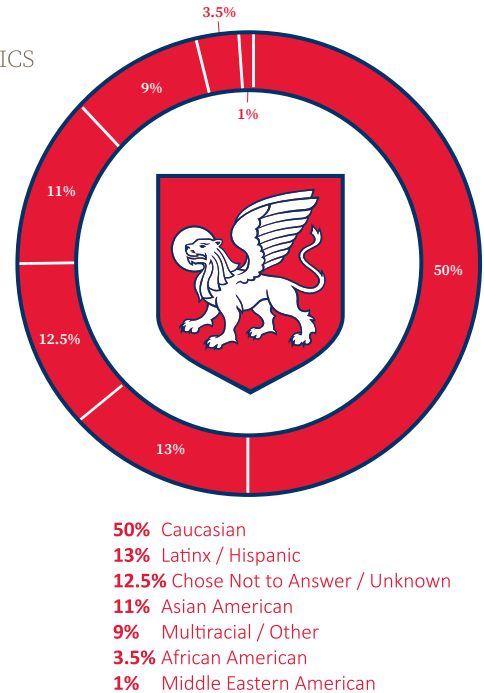

7.6 YEARS

AVERAGE CLASS SIZE

14

ANNUAL REPORT FINANCIAL OVERVIEW

COMMUNITY DEMOGRAPHICS

WHERE DOES THE MONEY GO?