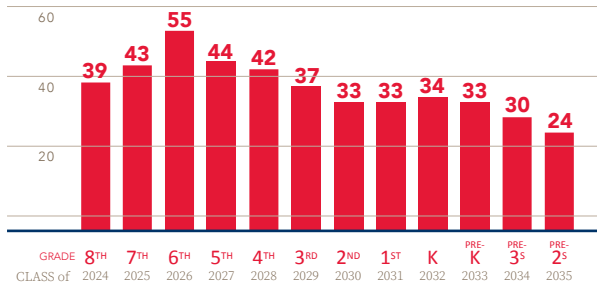

St. Mark's Episcopal School

2023-2024 Academic Year At a Glance

ENROLLMENT

457 TOTAL ENROLLMENT

QUICK STATS

FACULTY & STAFF MEMBERS

85 FULLTIME

AVERAGE TENURE AT ST. MARKS

7.6 YEARS

AVERAGE CLASS SIZE

14

ANNUAL REPORT FINANCIAL OVERVIEW

COMMUNITY DEMOGRAPHICS

WHERE DOES THE MONEY GO?