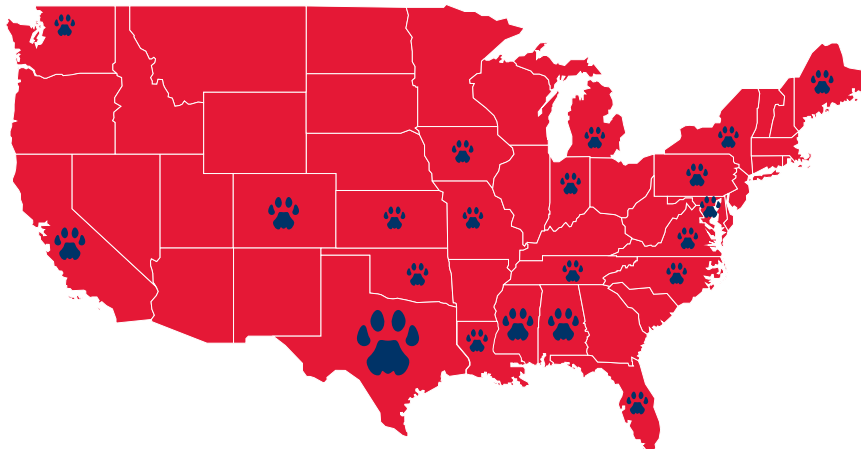

# Lions are College Bound

WHERE WILL THE CLASS OF 2020 MAKE THEIR MARK?

Congratulations to the St. Mark's Class of 2020! They have graduated from high school and are headed to incredible universities across the country! We were thrilled to see so many of our students on campus for our Senior Send Off Lunch in May 2024. Class of 2020, we are proud of the people you are becoming; you're off to great places!

- |                 |                    |
|-----------------|--------------------|
| Alabama   4     | New York   1       |
| California   3  | North Carolina   1 |
| Colorado   3    | Oklahoma   2       |
| Florida   1     | Pennsylvania   2   |
| Iowa   1        | Tennessee   2      |
| Kansas   1      | Texas   16         |
| Louisiana   2   | Virginia   1       |
| Maine   1       | Washington   1     |
| Missouri   1    | Washington, DC   1 |
| Mississippi   3 |                    |