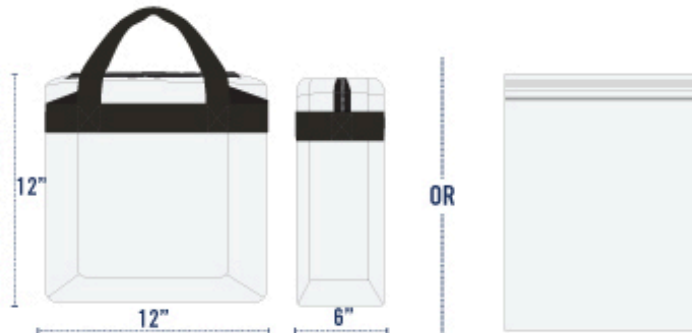

NVUSD

STADIUM BAG POLICY

Students - NO BAGS or additional items (skateboards, bikes, balls) will be allowed to be brought into the stadium.

Adults - Clear Bags/Totes or Small Clutch

CLEAR TOTE
Plastic, vinyl or PVC and do not exceed 12"x6"x12"

PLASTIC STORAGE BAG
Clear, one (1) gallon, re-sealable

SMALLER CLUTCH PURSE FOR ALL EVENTS

Approximately the size of a hand with or without a handle or strap. No larger than 4.5" x 6.5" with or without a handle or strap. Can be carried separately or within an approved plastic bag.