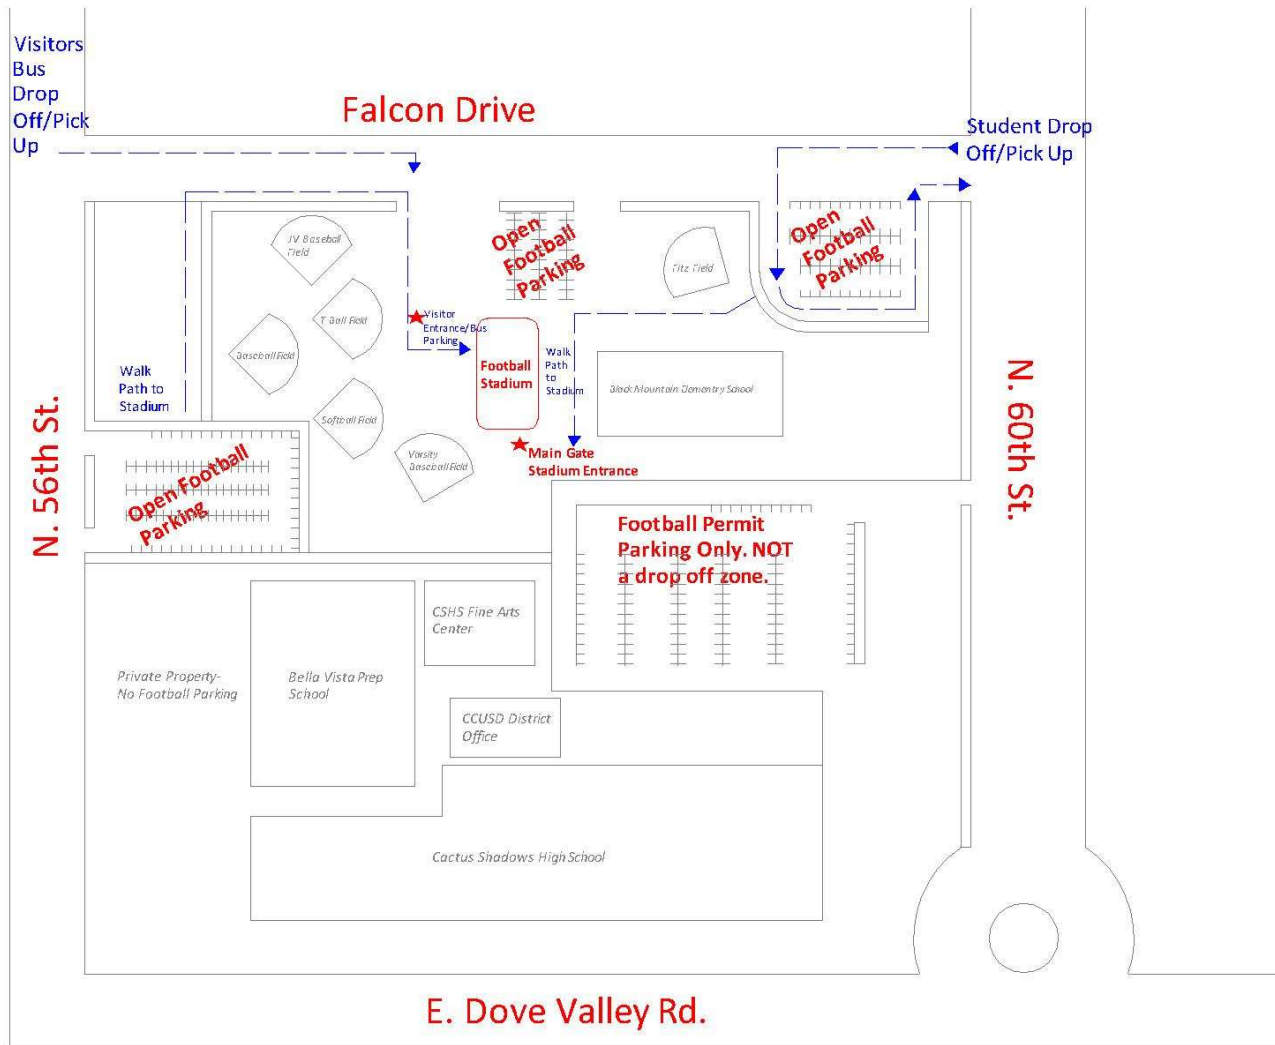

# CSHS Varsity Football Parking

**STUDENT DROP OFF/PICK-UP IS AT FALCON DRIVE & 60TH ST**

**ONLY VEHICLES WITH A PARKING PASS CAN PARK  
IN THE STADIUM LOT. SPACES ARE STILL FOR SALE AT  
SHADOWSNATION.ORG**