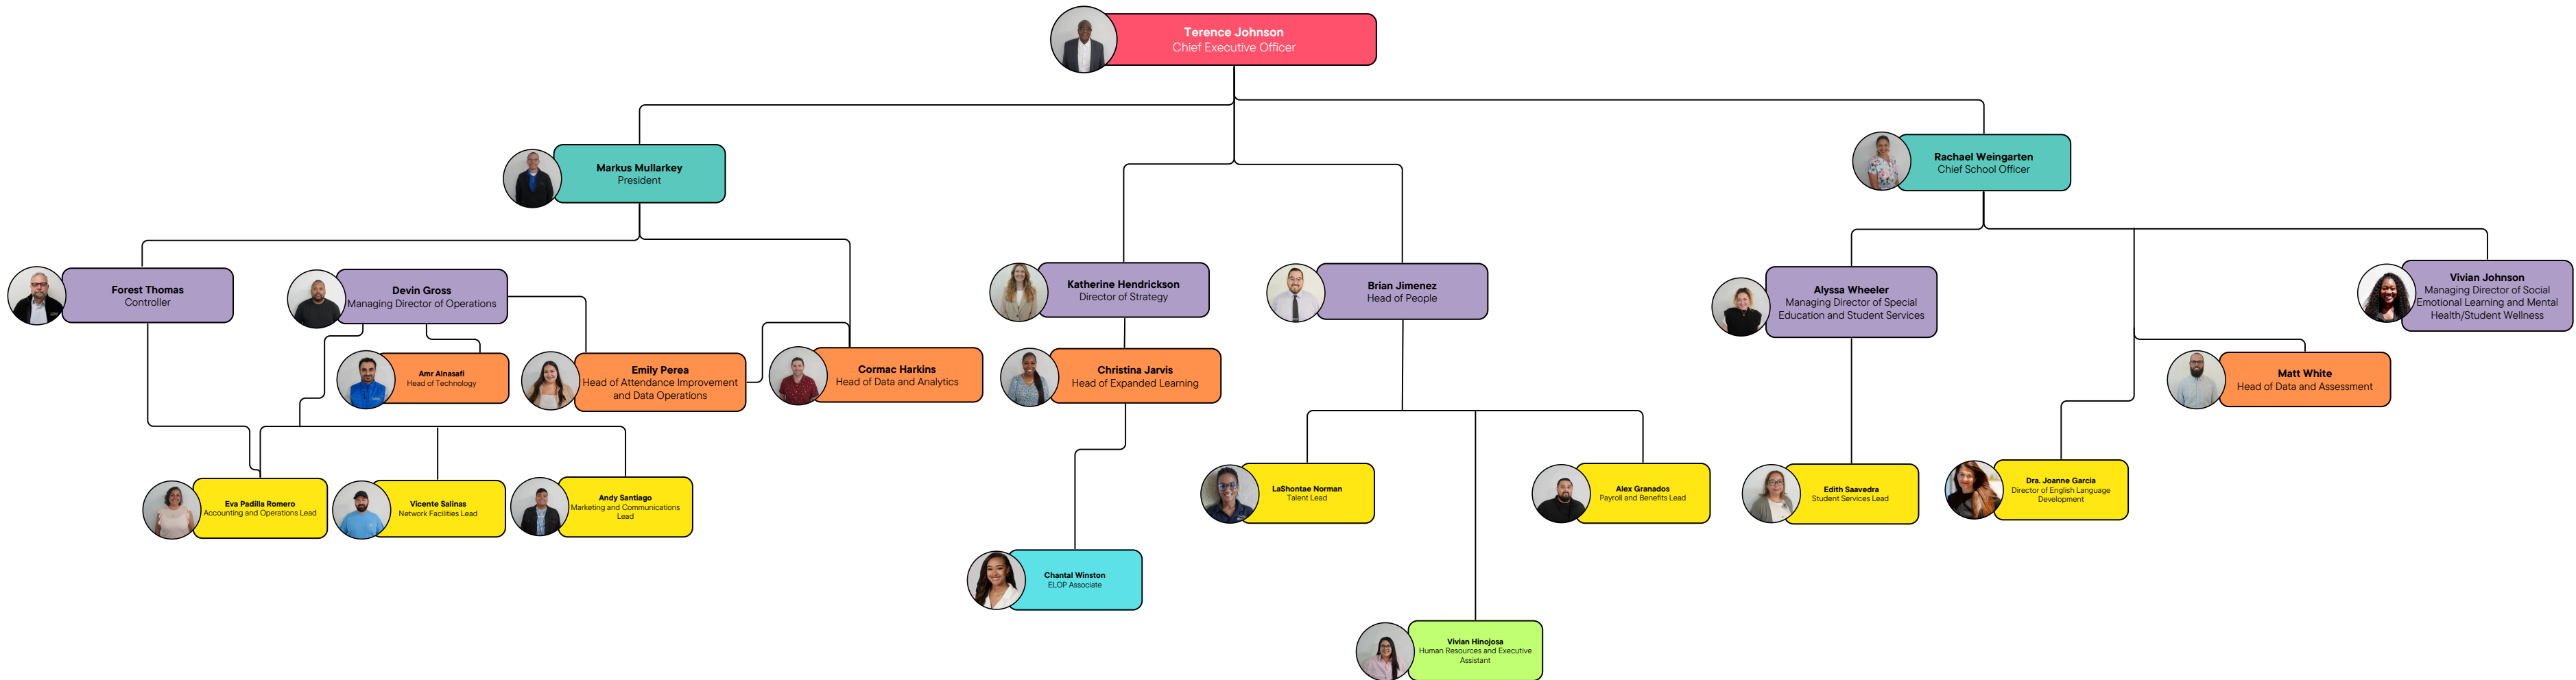

# Caliber

public schools

Organizational Chart Last Updated 09/18/2024

- CEO Chief Officer Managing Director Supervisor/Head of a Department
- Domain Manager/Lead Project Specialist/Associate Assistant