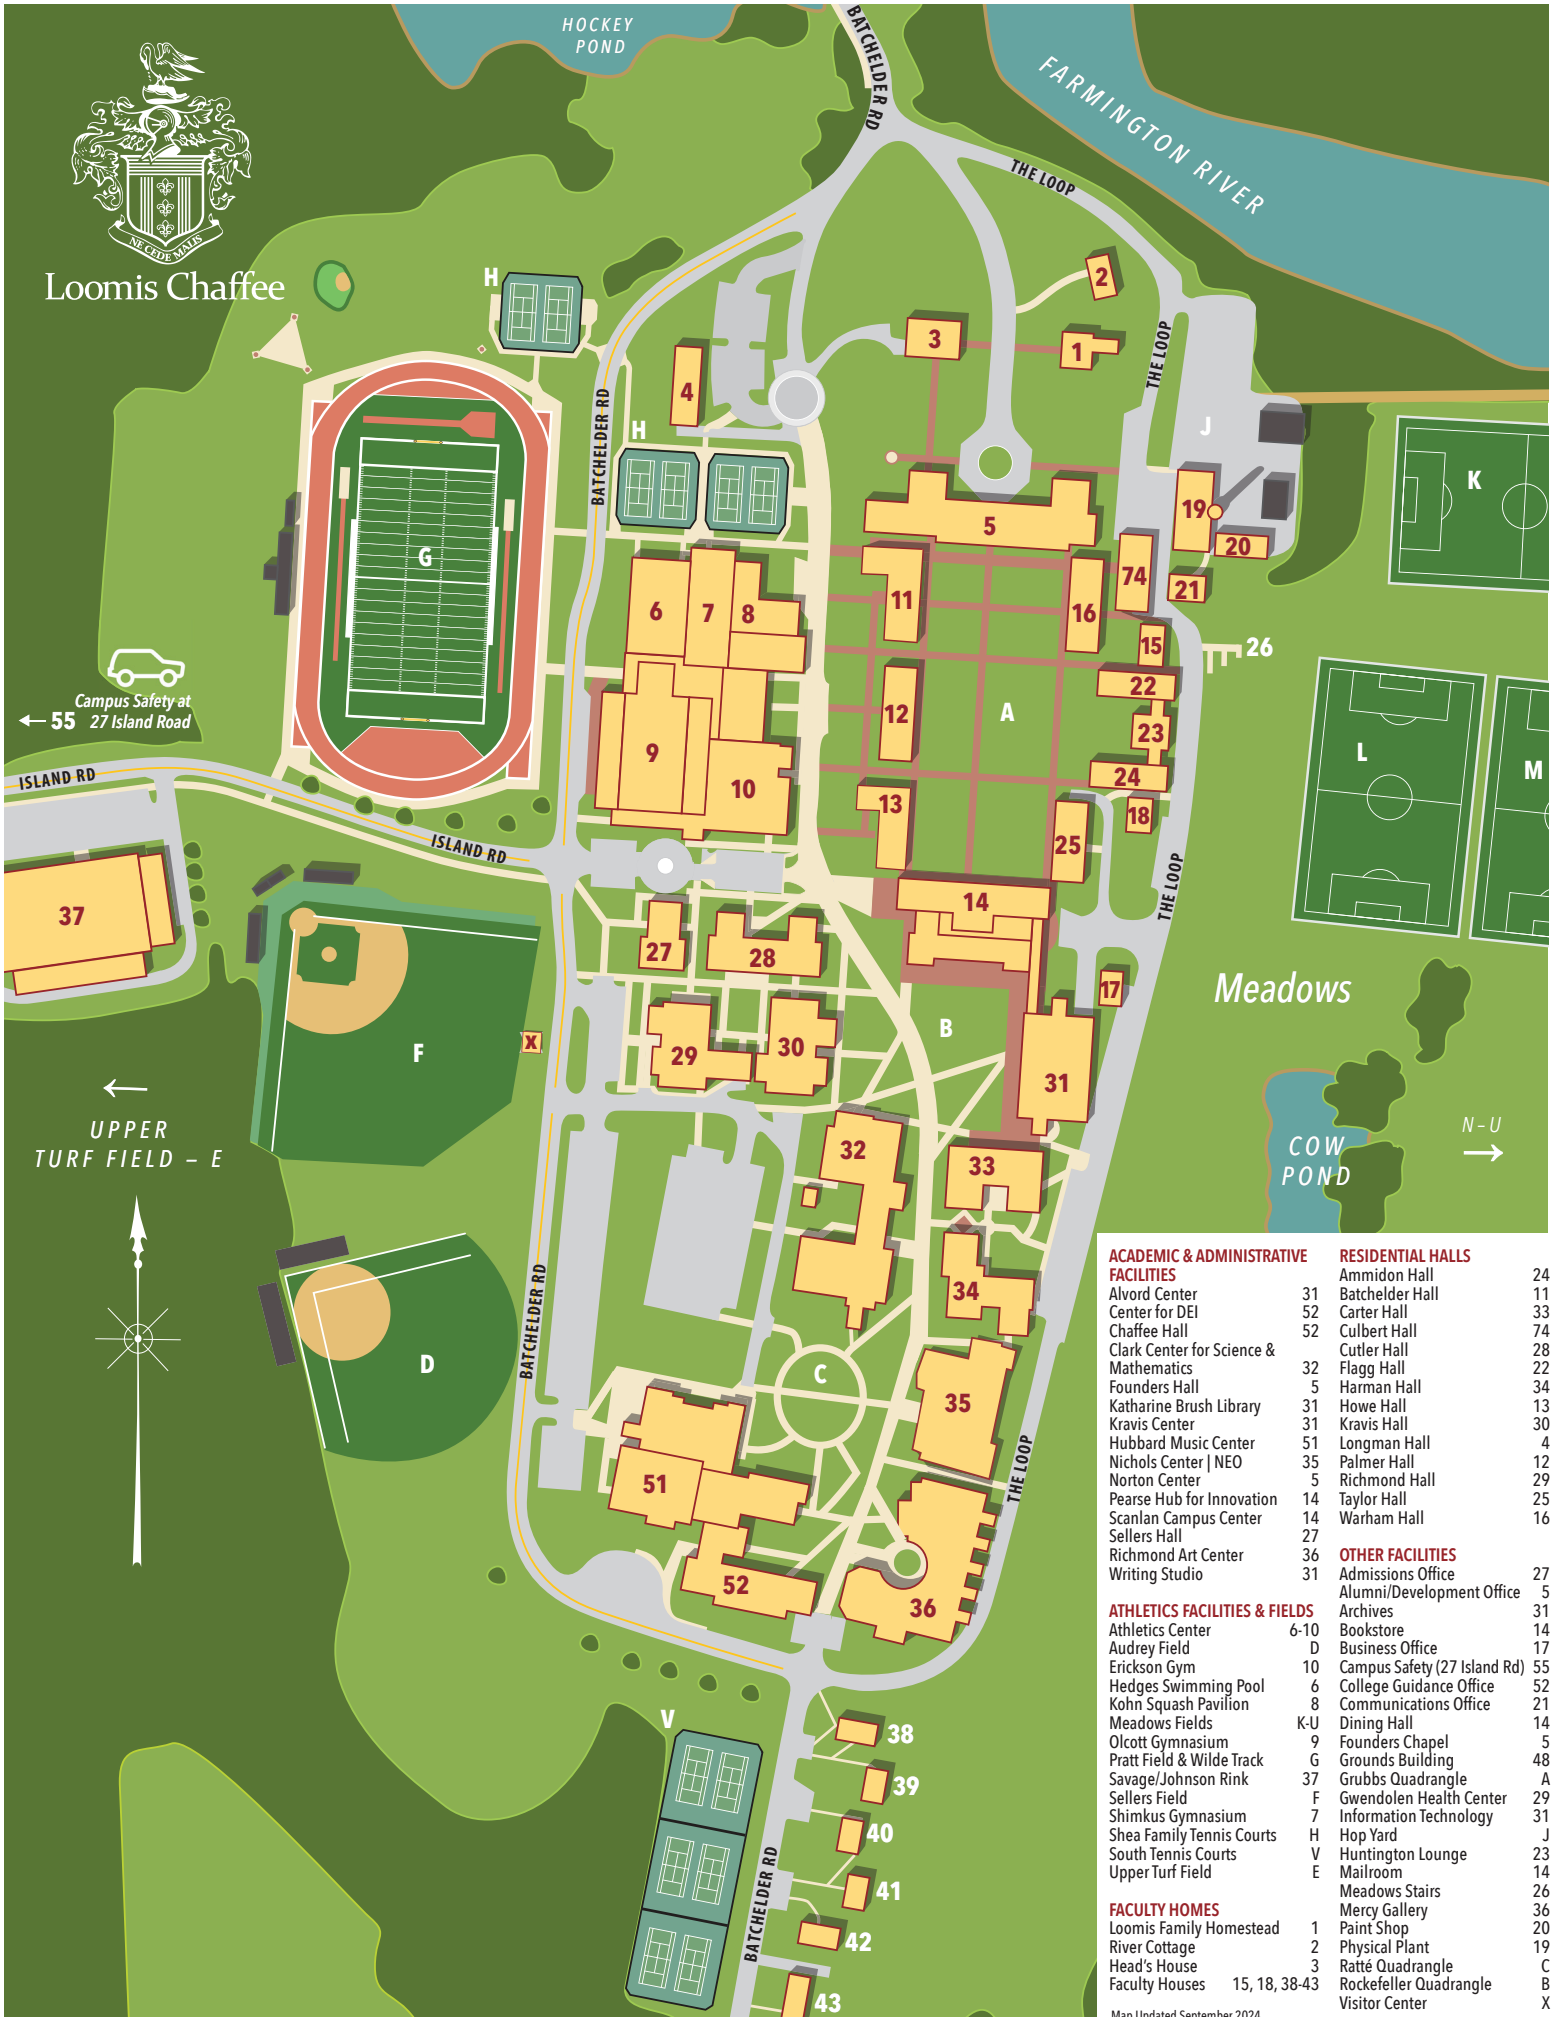

Loomis Chaffee

ACADEMIC & ADMINISTRATIVE FACILITIES	RESIDENTIAL HALLS	
Alvord Center	31 Ammidon Hall	24
Center for DEI	11 Batchelder Hall	11
Chaffee Hall	52 Carter Hall	33
Clark Center for Science & Mathematics	52 Culbert Hall	74
Founders Hall	32 Cutler Hall	28
Katharine Brush Library	5 Flagg Hall	22
Kravis Center	5 Harman Hall	34
Hubbard Music Center	31 Howe Hall	13
Nichols Center NEO	31 Kravis Hall	30
Norton Center	51 Longman Hall	4
Pearse Hub for Innovation	35 Palmer Hall	12
Scanlan Campus Center	5 Richmond Hall	29
Sellers Hall	14 Taylor Hall	25
Richmond Art Center	14 Warham Hall	16
Writing Studio	27	
ATHLETICS FACILITIES & FIELDS	OTHER FACILITIES	
Athletics Center	31 Admissions Office	27
Audrey Field	Alumni/Development Office	5
Erickson Gym	Archives	31
Hedges Swimming Pool	6-10 Bookstore	14
Kohn Squash Pavilion	D Business Office	17
Meadows Fields	10 Campus Safety (27 Island Rd)	55
Olcott Gymnasium	6 College Guidance Office	52
Pratt Field & Wilde Track	8 Communications Office	21
Savage/Johnson Rink	K-U Dining Hall	14
Sellers Field	9 Founders Chapel	5
Shimkus Gymnasium	G Grounds Building	48
Shea Family Tennis Courts	37 Grubbs Quadrangle	A
South Tennis Courts	F Gwendolen Health Center	29
Upper Turf Field	7 Information Technology	31
FACULTY HOMES	H Hop Yard	J
Loomis Family Homestead	V Huntington Lounge	23
River Cottage	E Mailroom	14
Head's House	Meadows Stairs	26
Faculty Houses	15, 18, 38-43 Mercy Gallery	36
	1 Paint Shop	20
	2 Physical Plant	19
	3 Ratté Quadrangle	C
	Rockefeller Quadrangle	B
	Visitor Center	X