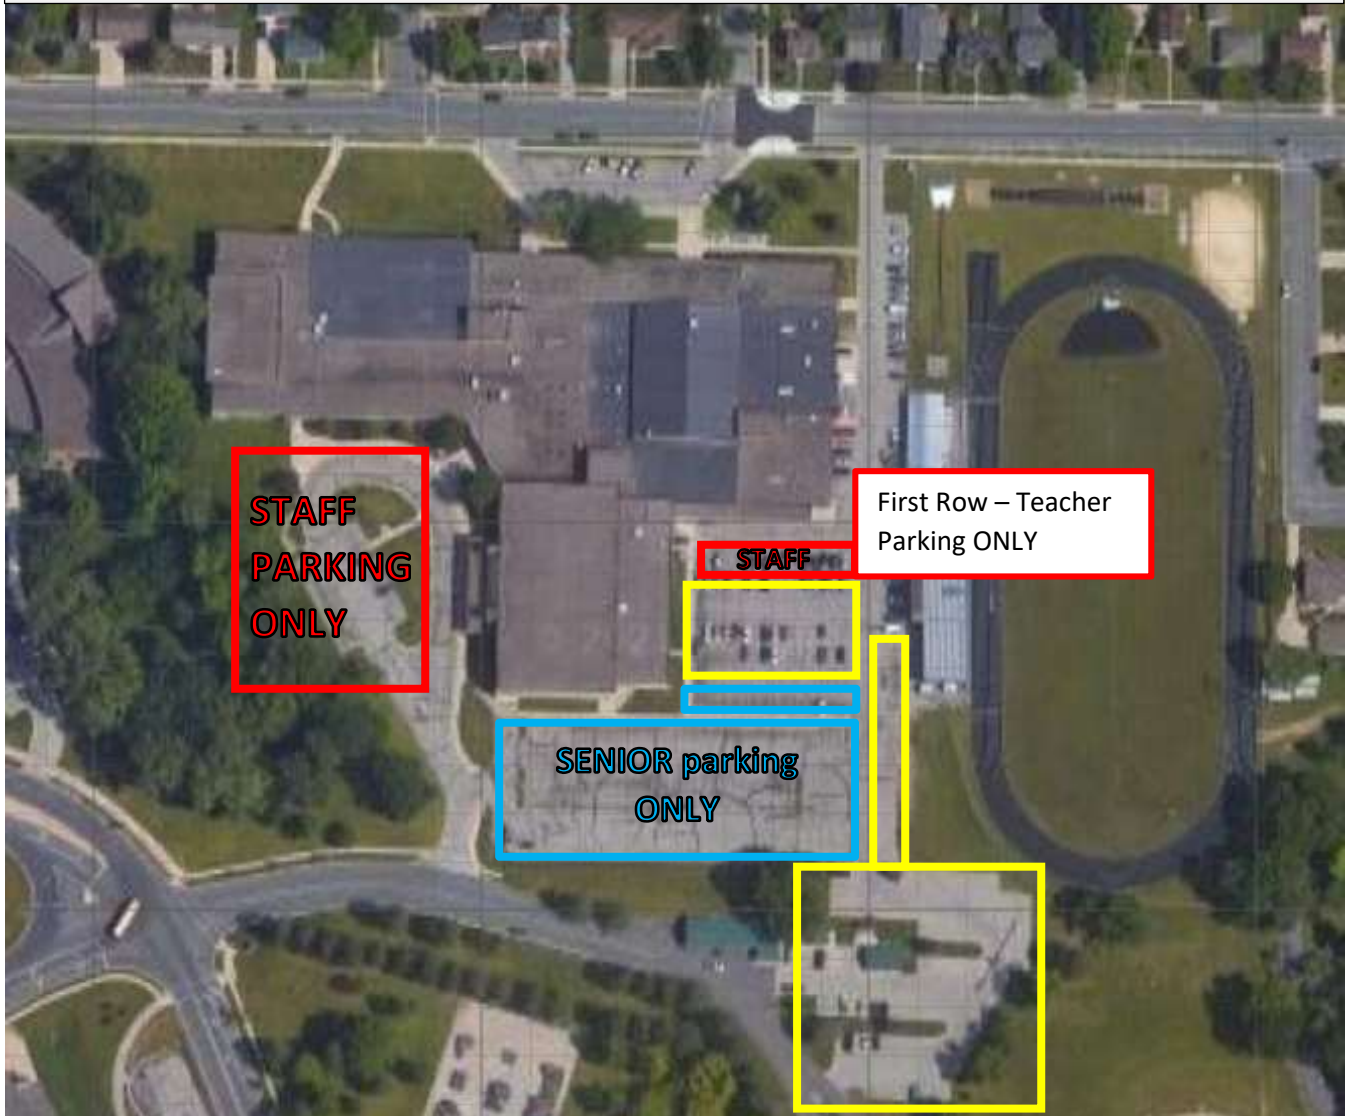

OHS PARKING AREAS

PERMIT PARKING ONLY!

If you will be switching cars with your parents for the day, please be sure to transfer the tag to the car you are using to avoid getting a ticket. The Onalaska Police Department will issue tickets to all cars without a pass.

Senior Parking is located at the back of the building and a section directly behind Fieldhouse. See the designated blue area above.

Junior Parking is located at the back of the school by door H (excluding the first row in red that is designated for teacher parking), the side of the football field and the parking lot attached to Rowe Park.

See the designated areas in yellow. **DO NOT** park in Rowe Park.

NOTE: Students vehicles on school grounds are subject to search by school officials when there is a suspicion of alcohol, drugs, weapons, stolen materials, etc.