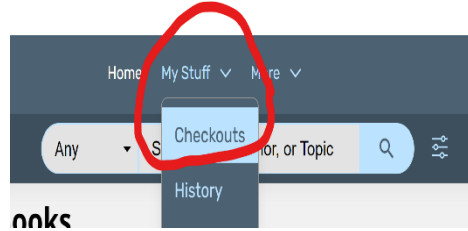

Student Access Library Catalog and Checkouts

#1. Classlink (from icon on school laptop or lwsd.org, students and families, Classlink)

#2. Library Resources

#3. Destiny Discover

#4. My Stuff

#5. Checkouts

If you see something in Checkouts that is confusing contact the EHS Library staff so we can assist!