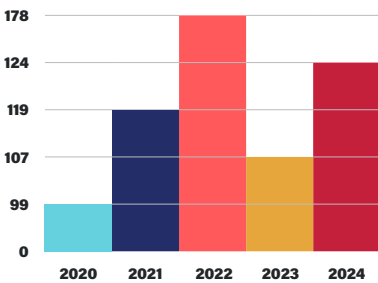

AT-A-GLANCE

SAT/ACT PERFORMANCE

SAT 1377* TOP 10%	SAT 1347* TOP 25%	ACT 30** TOP 10%	ACT 25** TOP 25%	* Perfect SAT 1600 ** Perfect ACT 36

ADVANCED PLACEMENT COURSES

AP Biology	AP Computer Science Principles	AP Psychology	AP Human Geography
AP Calculus AB	AP English Language & Composition	AP Seminar	AP US Government & Politics
AP Calculus BC	AP English Literature & Composition	AP Spanish Language & Culture	AP World History: Modern
AP Chemistry	AP French Language & Culture	AP Statistics	
AP Computer Science A	AP PreCalculus	AP US History	

TOTAL AP STUDENTS WITH SCORES THREE+

	2024	2023	2022	2021	2020
TOTAL AP STUDENTS	147	143	166	158	122
NUMBER OF EXAMS	370	282	373	328	295
TOTAL AP STUDENTS WITH SCORES 3+	124	107	178	119	99
% OF TOTAL AP STUDENTS WITH SCORES 3+	84%	75%	72%	75%	81%

DUAL CREDIT COURSES*

- Government
- English III
- English IV
- U.S. History

* Up to 21 hours of college credit.

ENDORSEMENTS

- STEM
- Leadership
- Arts & Humanities
- Multi-disciplinary Studies
- Distinguished Leader