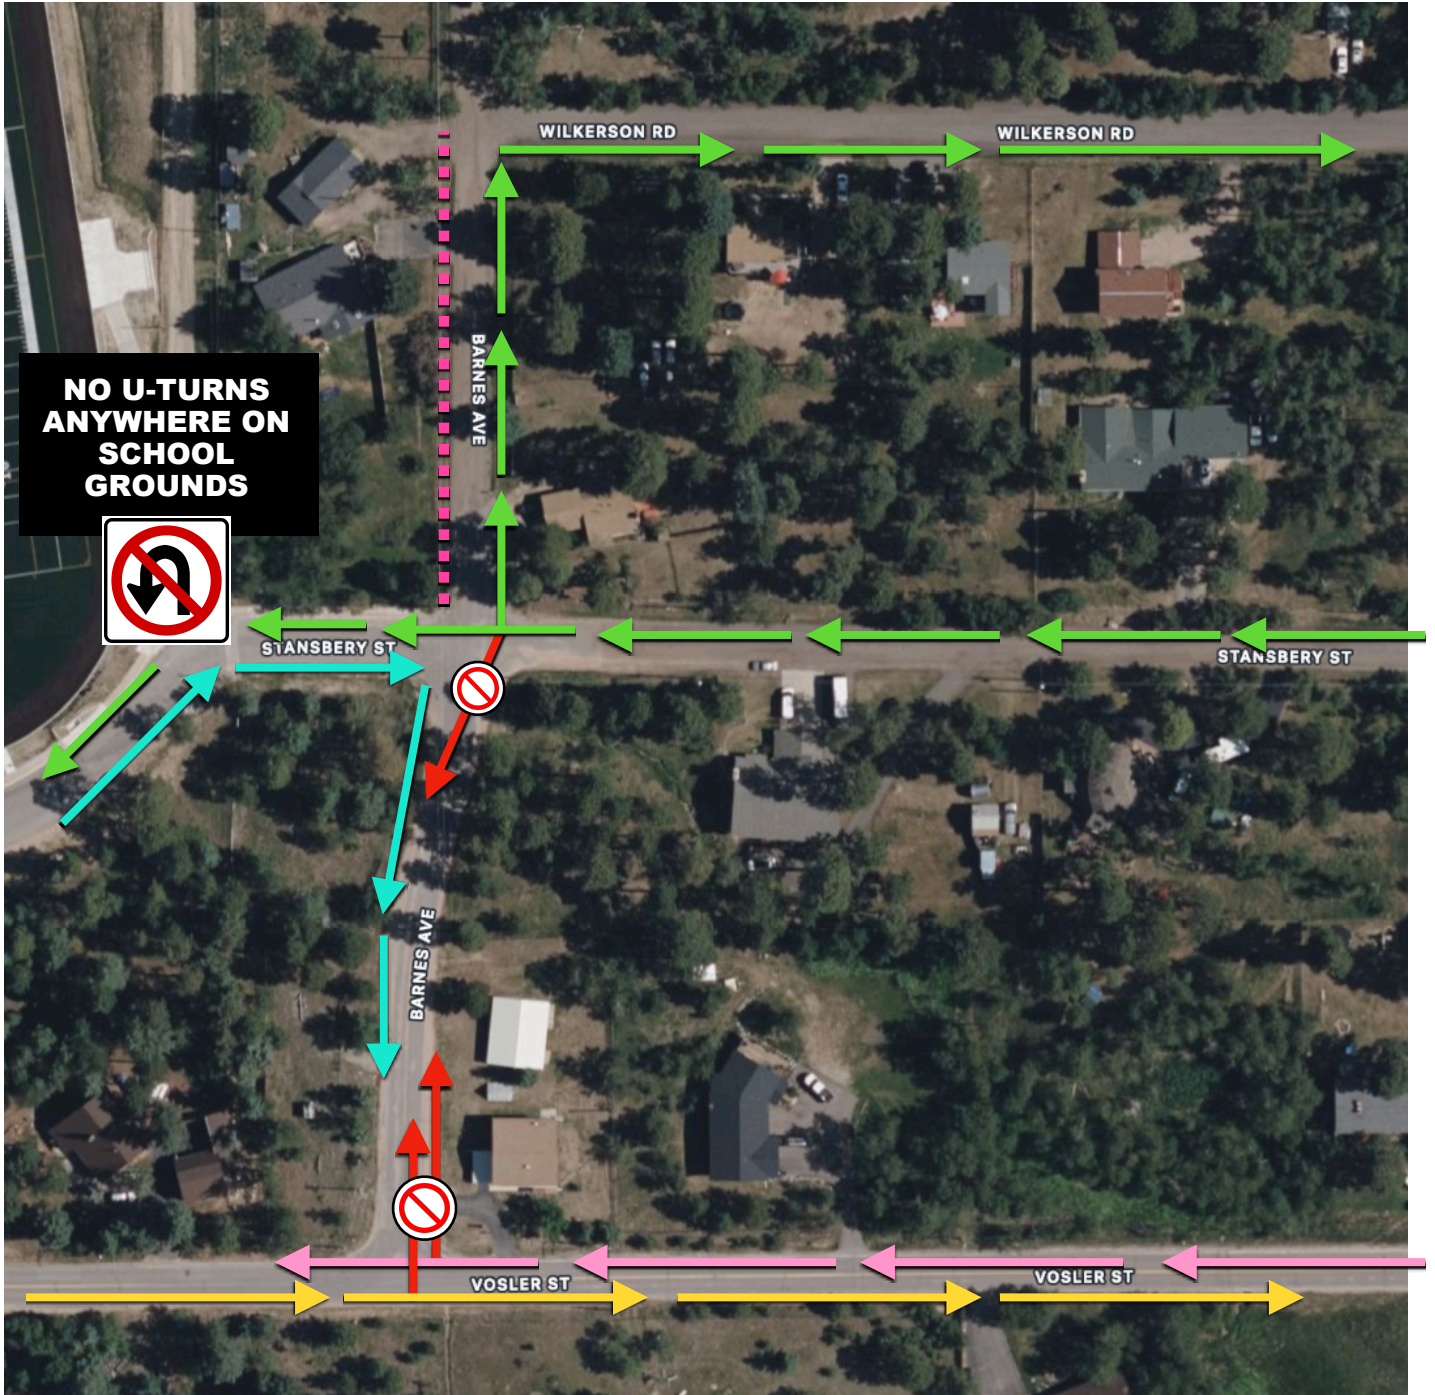

WJMS STUDENT PICK-UP TRAFFIC GUIDELINES

EFFECTIVE EVERY SCHOOL DAY FROM 3:30 - 4:00 PM

- NO STANDING OR PICK-UP ON UPPER BARNES**
- WEST BOUND STANSBERY ST.**
NO LEFT TURN ON BARNES; go straight into school parking lot **OR** turn right on **BARNES**, and loop back behind Kingscoopers using **WILKERSON ROAD**
- EAST BOUND OUT OF SCHOOL PARKING LOT**
- WEST BOUND VOSLER** • **NO RIGHT TURN ON BARNES;** go back to **FISBECK CT.**
- EAST BOUND ON VOSLER** • **NO LEFT ON BARNES;** go further east to **FISBECK CT.**
- NO TURNS HERE**