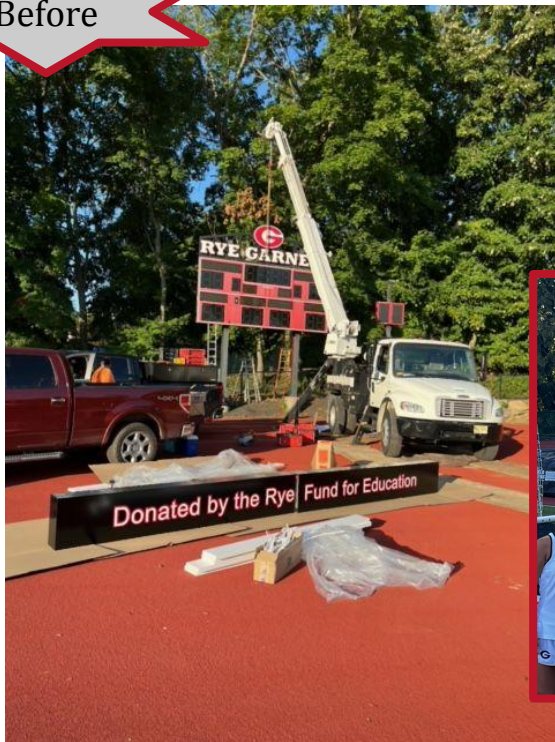

Salto Locks

11:39 AM

Installation of Nugent Stadium Scoreboard

Installation of Nugent Stadium Scoreboard

Before

Performing Arts Center Renovations - Act One

Performing Arts Center Renovations - Act One

Before