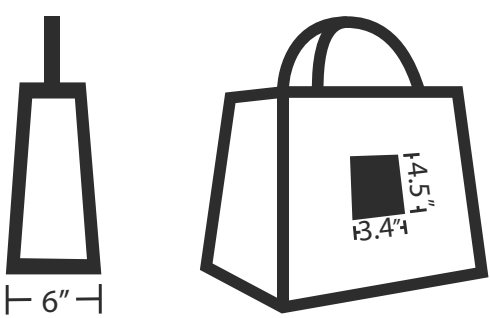

# Clear Bag Policy

In an effort to improve safety and security, a clear bag policy will be enforced for all middle and high school athletic events within Commerce ISD. All approved bags must be clear and not exceed 12 inches by 6 inches by 12 inches or be a clear one-gallon resealable plastic storage bag.

## Approved Bags

Clear Bag

Clear Branded Bag

One gallon clear resealable plastic storage bag

Bags must be clear plastic, vinyl or PVC and have a maximum of one logo imprint not exceeding 4.5 inches tall by 3.4 inches wide.