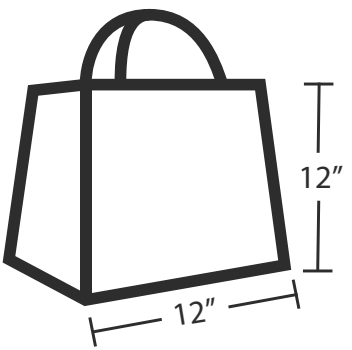

Clear Bag Policy

In an effort to improve safety and security, a clear bag policy will be enforced for all middle and high school athletic events within Commerce ISD. All approved bags must be clear and not exceed 12 inches by 6 inches by 12 inches or be a clear one-gallon resealable plastic storage bag.

Approved Bags

Clear Bag

Bags must be clear plastic, vinyl or PVC and have a maximum of one logo imprint not exceeding 4.5 inches tall by 3.4 inches wide.

Exceptions to the clear bag policy will be made for diaper bags, credentialed media and those with necessary medical items after proper inspection at designated areas.

Non-Approved Bags All non-clear and/or larger than those shown below.