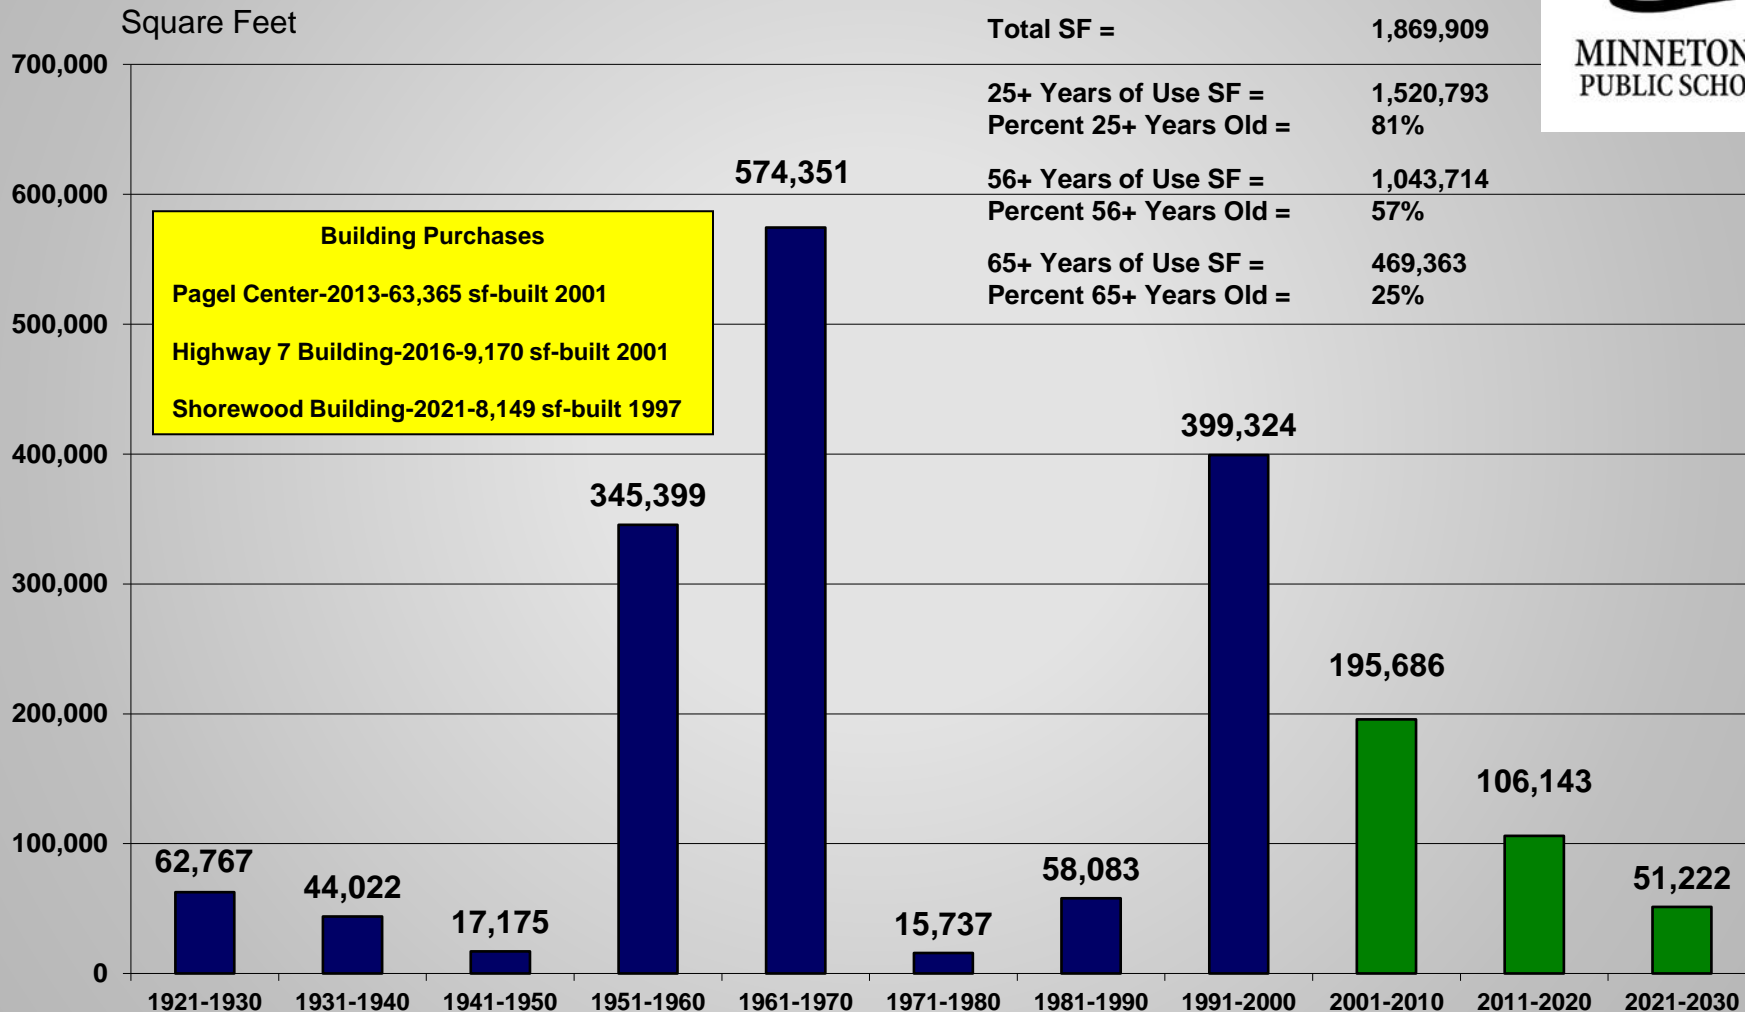

Minnetonka High School

- 1952 – 146,593 SF Original Construction
- 1962 – 20,707 SF
- 1964 – 96,726 SF
- 1979 – 1,160 SF
- 1986 – 44,358 SF
- 1997 – 19,150 SF
- 1998 – 128,381 SF
- 1999 – 14,303 SF
- 2000 – 68,320 SF
- 2006 – 3,935 SF
- 2009 – 30,959 SF
- 2013 – 4,473 SF