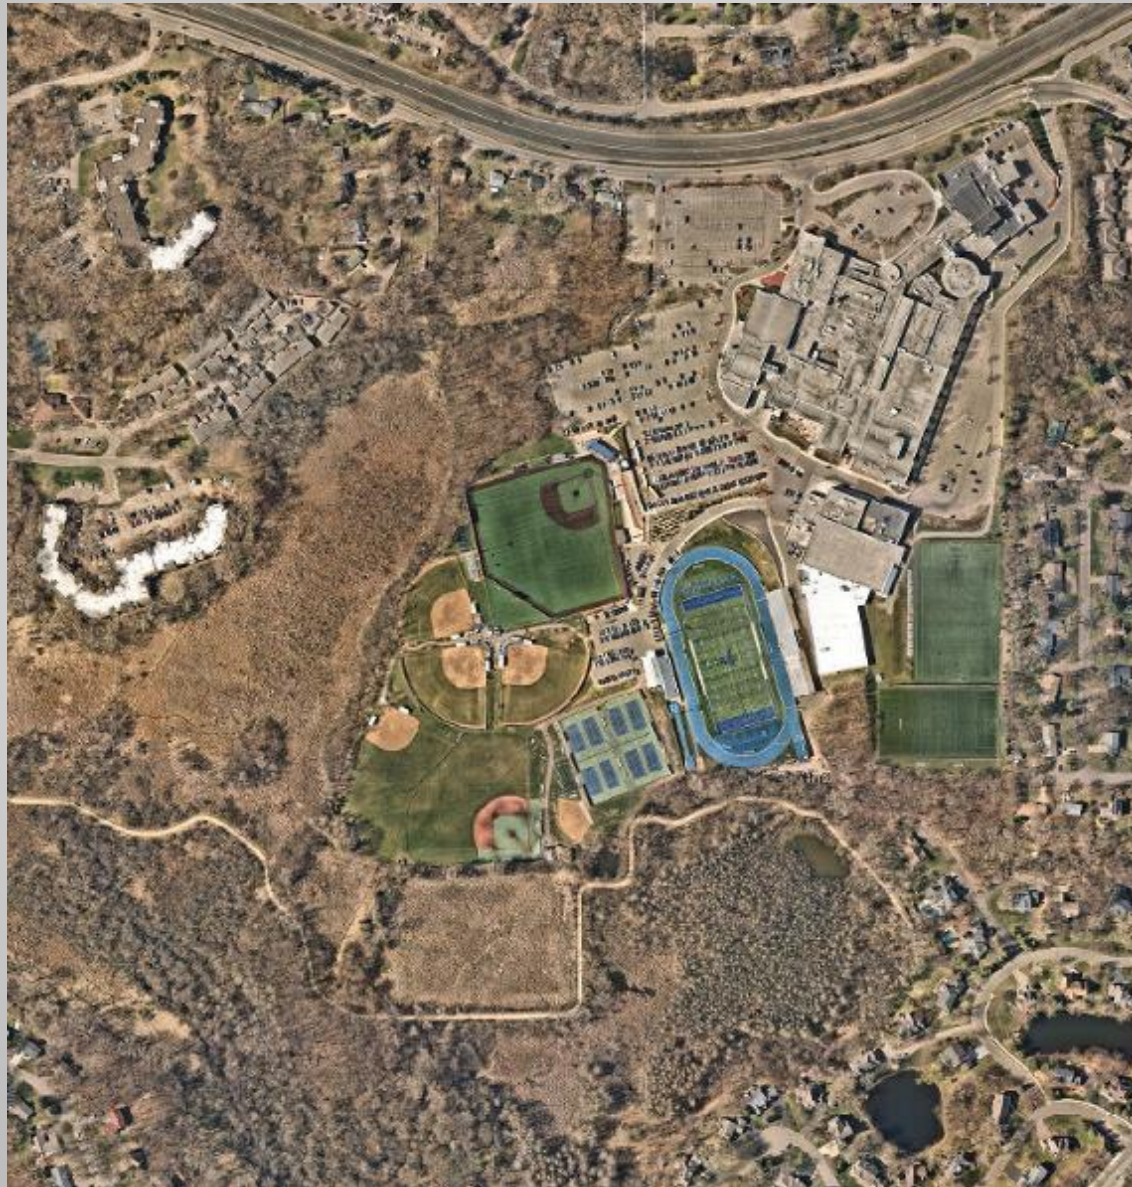

Minnetonka High School - 2024

MINNETONKA
PUBLIC SCHOOLS