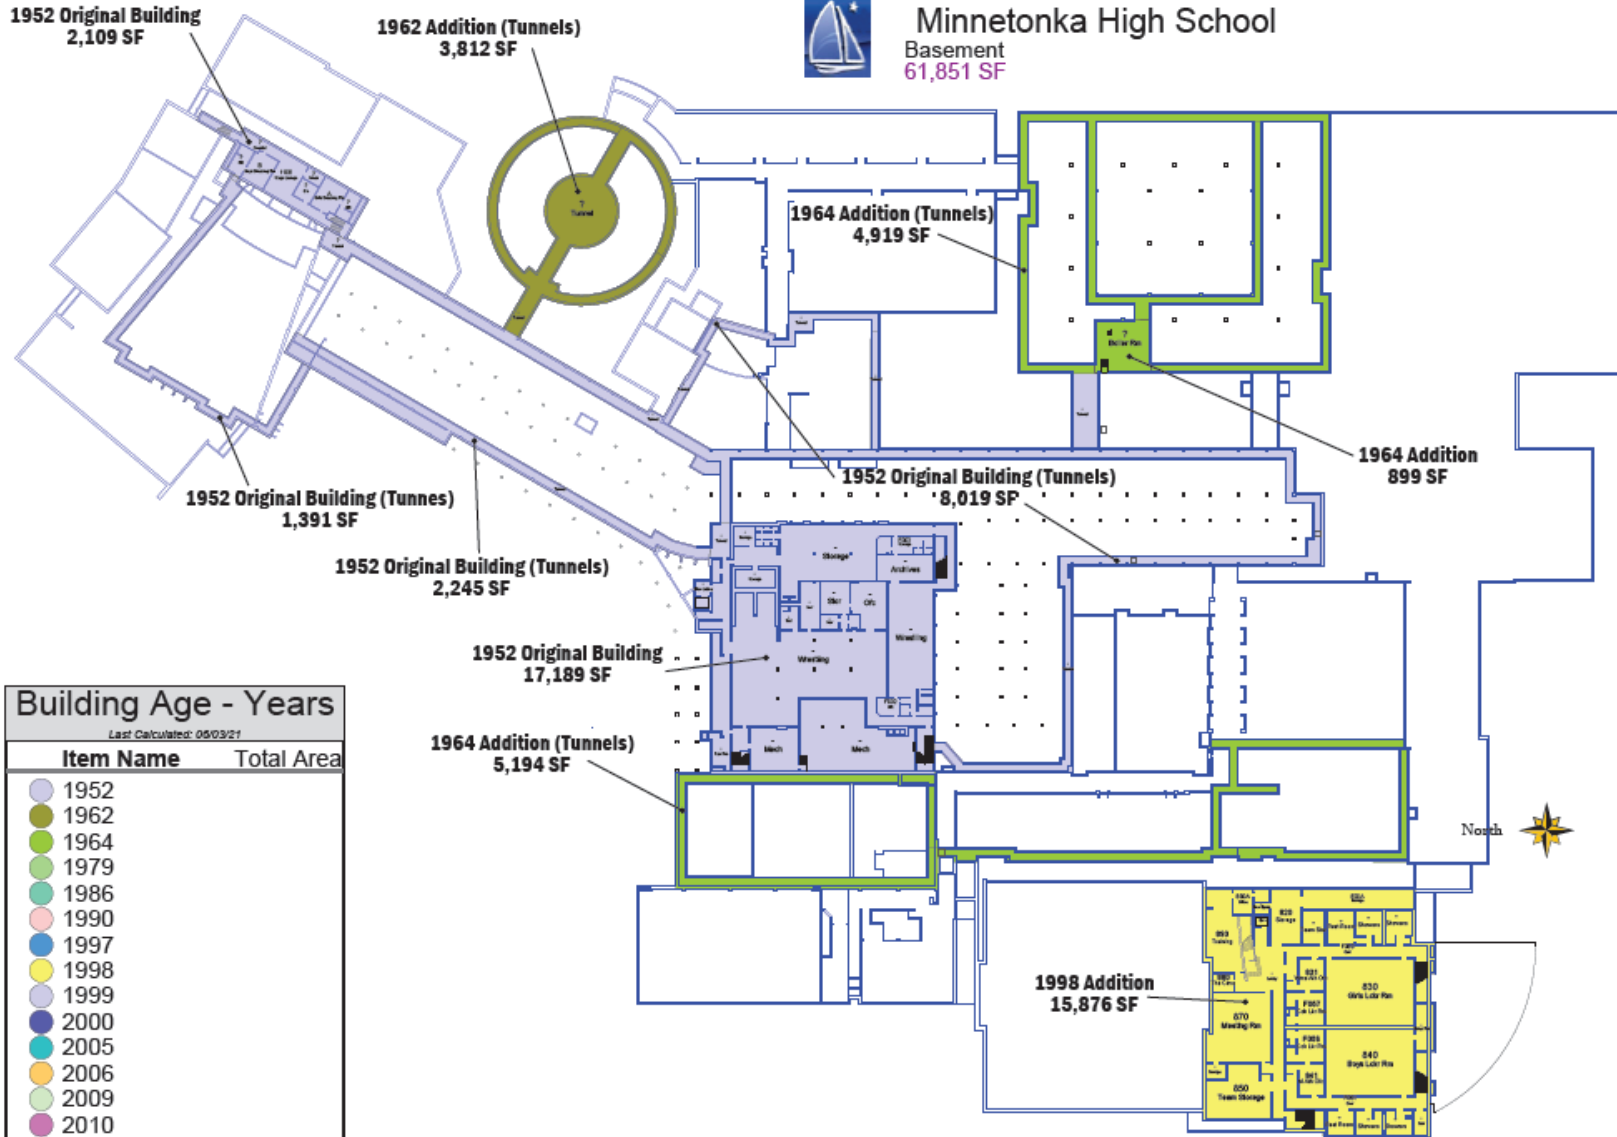

MINNETONKA
PUBLIC SCHOOLS

Building Age - Years

Last Calculated: 06/03/21

Item Name	Total Area
1952	
1962	
1964	
1979	
1986	
1990	
1997	
1998	
1999	
2000	
2005	
2006	
2009	
2010	
2013	
514,666.66 SF	

Minnetonka High School

2nd Floor
134,902

Minnetonka High School

Basement
61,851 SF

Building Age - Years	
Item Name	Total Area
1952	
1962	
1964	
1979	
1986	
1990	
1997	
1998	
1999	
2000	
2005	
2006	
2009	
2010	
2013	
514,666.66 SF	

Auditorium Demo

Old “Greenhouse” Atrium Demo

East Gym Gut Out & Renovation

Student Union Courtyard Infill And 14 Classrooms

Student Union Courtyard Infill And 14 Classrooms

Arts Center Black Box

Arts Center Black Box