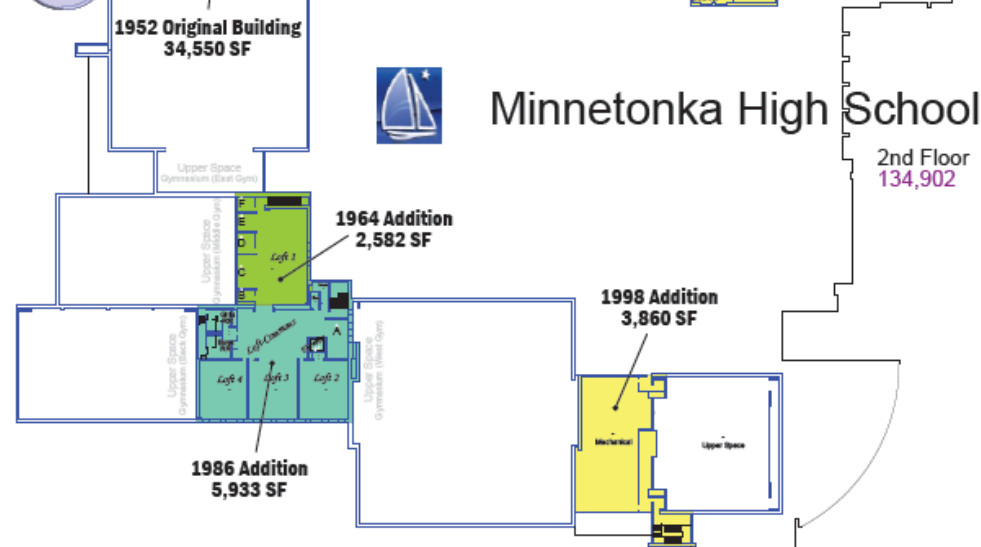

MINNETONKA
PUBLIC SCHOOLS

Building Age - Years

Last Calculated: 06/03/21

Item Name	Total Area
1952	
1962	
1964	
1979	
1986	
1990	
1997	
1998	
1999	
2000	
2005	
2006	
2009	
2010	
2013	
514,666.66 SF	

Minnetonka High School

2nd Floor
134,902

Minnetonka High School

Basement
61,851 SF

Building Age - Years	
Item Name	Total Area
1952	
1962	
1964	
1979	
1986	
1990	
1997	
1998	
1999	
2000	
2005	
2006	
2009	
2010	
2013	
514,666.66 SF	