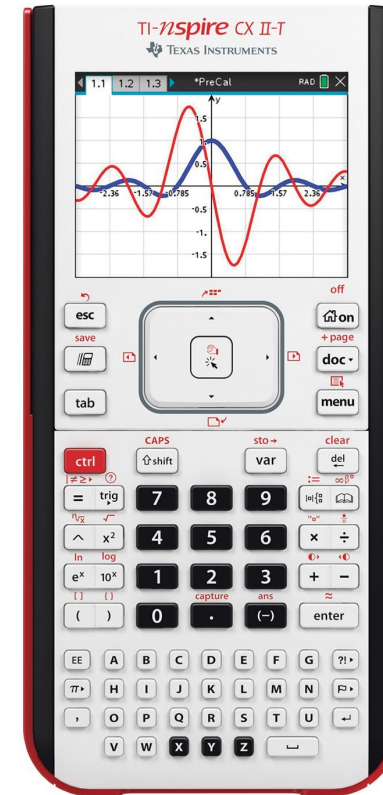

ZAGG wired keyboard - UK-layout

With lightning connection (**grades 5**)

€55-

With USB-C connection (**grade 3 & 4**)

€60-

**PowerLocus kids-size
wireless headphones**
(adjustable) (grade 3 & 4)

€27-

Colours: Blue-red / Blue / Pink

**Nabevi kids-size
wired headphones**
(adjustable) (grade 2 & 5)

€19-

Colours: Blue / Pink

*Kids headphones with
85dB volume limiter
and LED-light, both
wireless and wired,
with built-in
microphone.*

Texas Instruments calculator TI-nspire CX II-T (grade 9 & 12)

€140-

Colour: white

PLEASE SCAN

APPOINTMENT

SCHOOL SUPPLIES

College block
grid or lined

€2.20

Ruler - 30 cm
transparent plastic