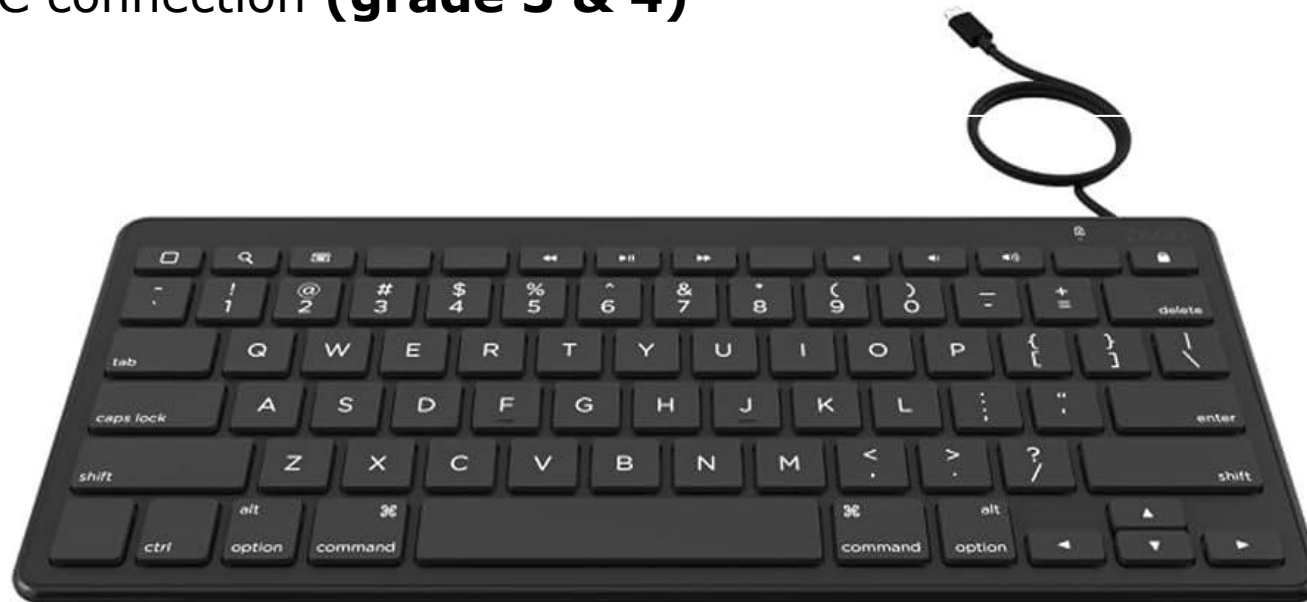

ZAGG wired keyboard - UK-layout

With lightning connection (**grades 5**)

€55-

With USB-C connection (**grade 3 & 4**)

€60-

**PowerLocus kids-size
wireless headphones**
(adjustable) (grade 3 & 4)

€27-

Colours: Blue-red / Blue / Pink