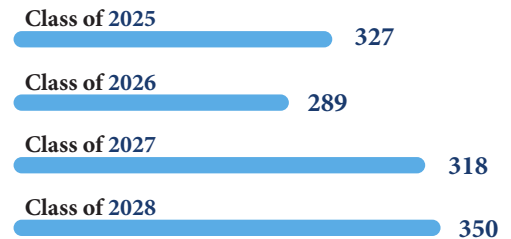

Ms. Nicoleta Langley
* Students' last names: MF - ROD
nicoleta.langley@beaufort.k12.sc.us

Mrs. Cheryl Dopson
* Students' last names: ROE - Z
cheryl.dopson@beaufort.k12.sc.us

STUDENT BODY

Demographics	
Asian	1%
Black/African America	11%
Caucasian	39%
Hispanic/Latino	46%
Two or More Races	3%

- ➔ 35+ student-run clubs & organizations
- ➔ 40 students received the Mayor's Community Service Award in 2024 (for 50-500 hours of community service)

Enrollment: 1284

- ➔ IBDP students complete 7 CAS activities and a personal project
- ➔ 22 Varsity & 13 Junior Varsity sports