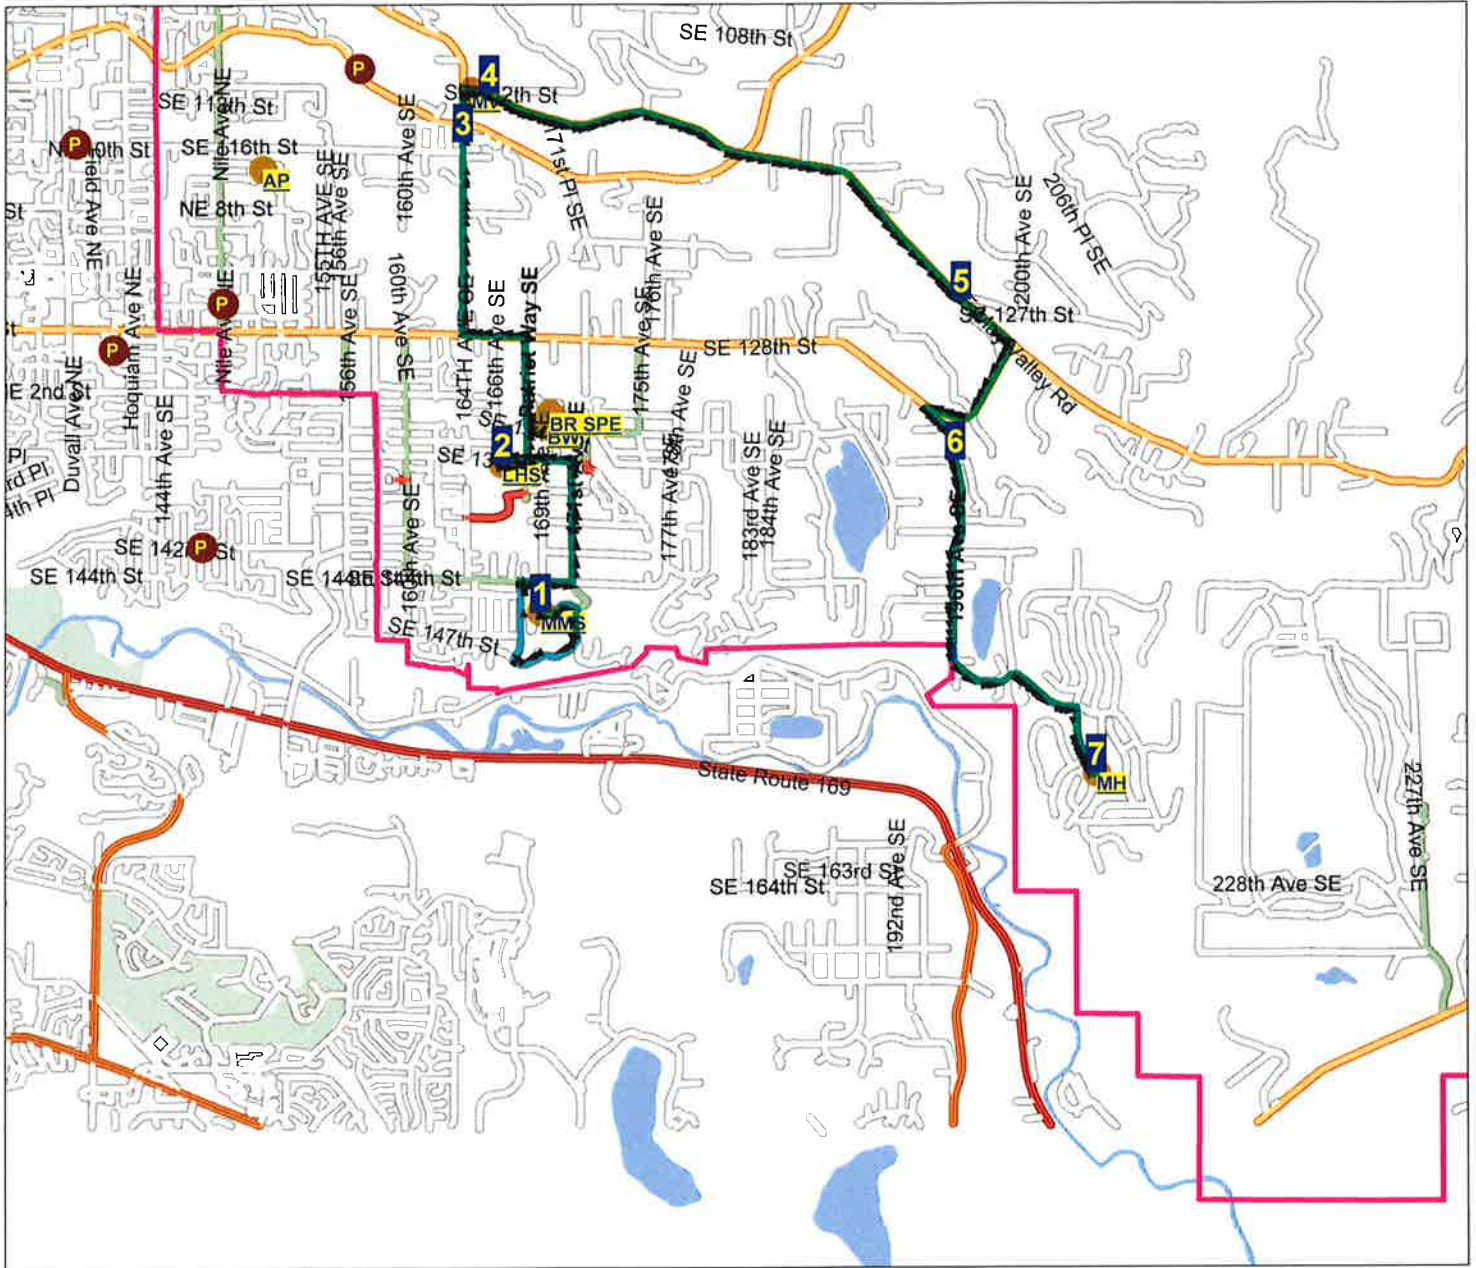

Issaquah School District 411 Route Map

Route: **58 EDA**
Vehicle: **70**
Anchor: **MMS**
Depart Time: **4:25 PM**
Dropoffs: **0**
Distance: **8.92 mi.**

Desc: **MW/LB EDA 6**
Driver: **Lindsay, Kelly**
Max Load: **0**
End Time: **4:50 PM**
Transfers On: **0**
Transfers Off: **0**
Days: **MTWH Display Day:M**