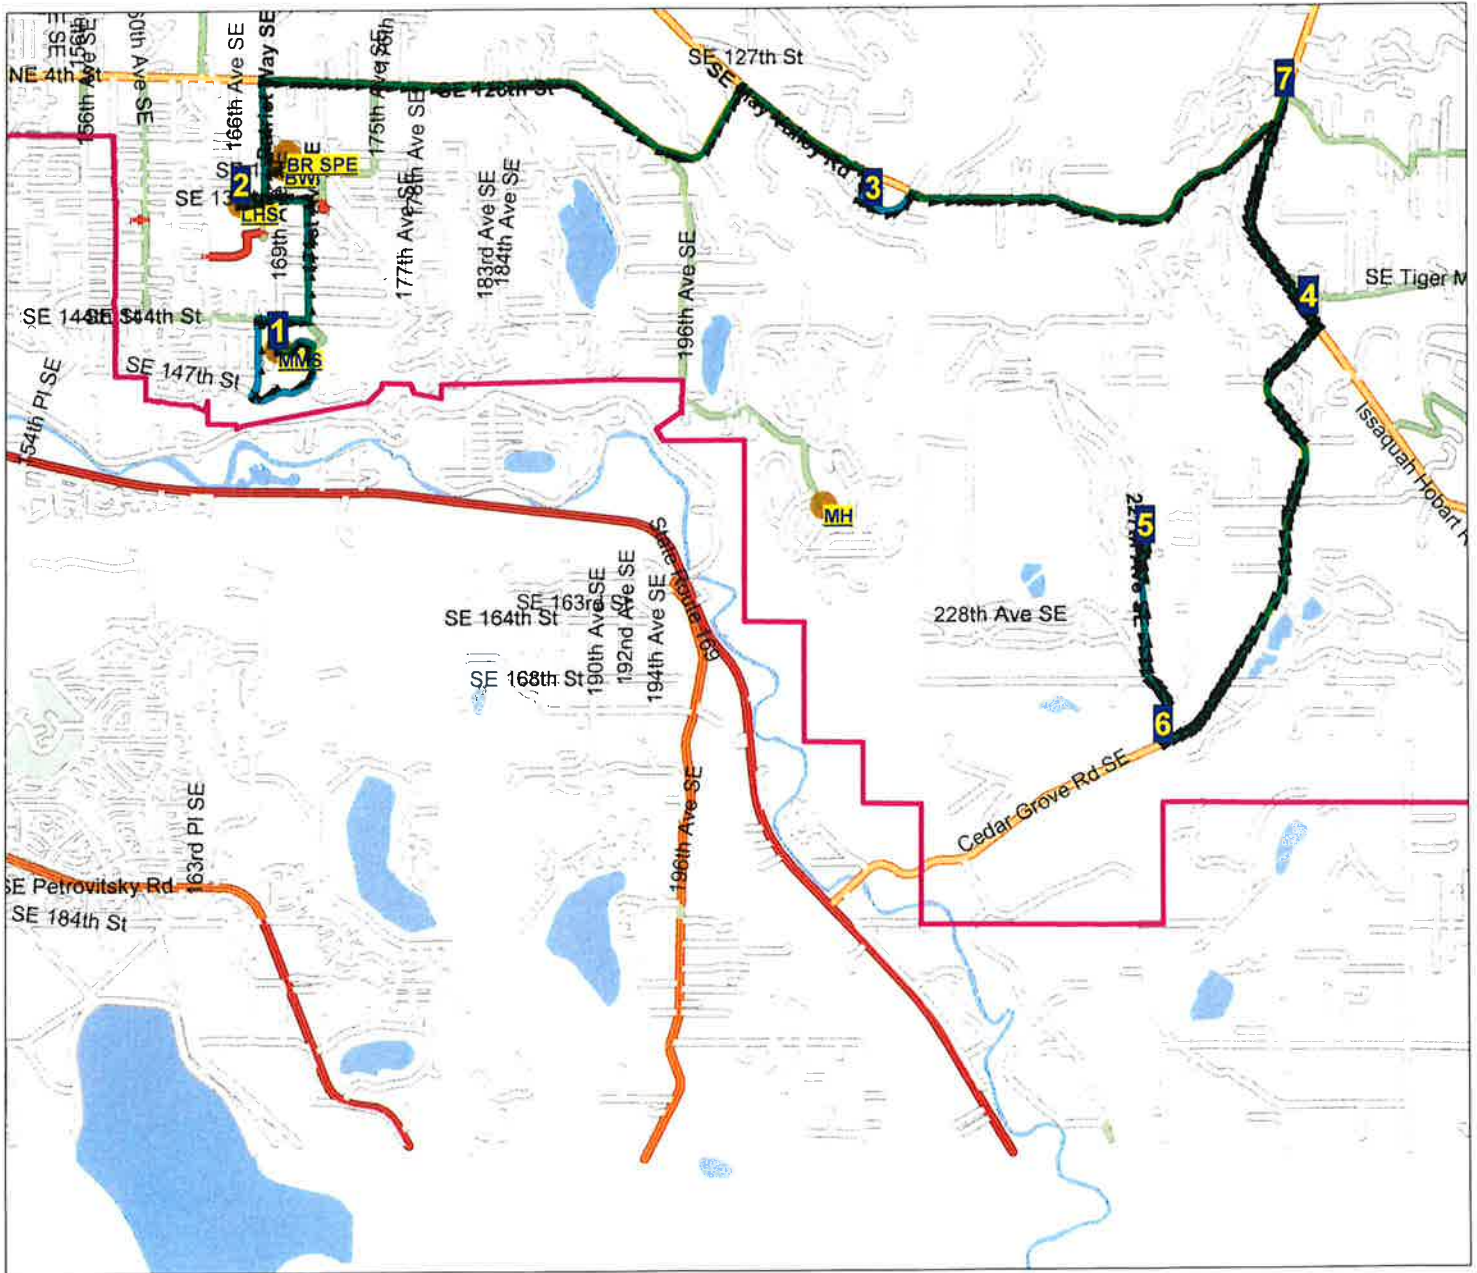

# Issaquah School District 411 Route Map

Route: 43 EDA  
 Vehicle: 69  
 Anchor: MMS  
 Depart Time: 4:25 PM  
 Dropoffs: 0  
 Distance: 15.43 mi.

Desc: MW/LB EDA 5  
 Driver: Moeller, Dru  
 Max Load: 0  
 End Time: 5:04 PM  
 Transfers On: 0  
 Transfers Off: 0  
 Days: MTWH Display Day:M