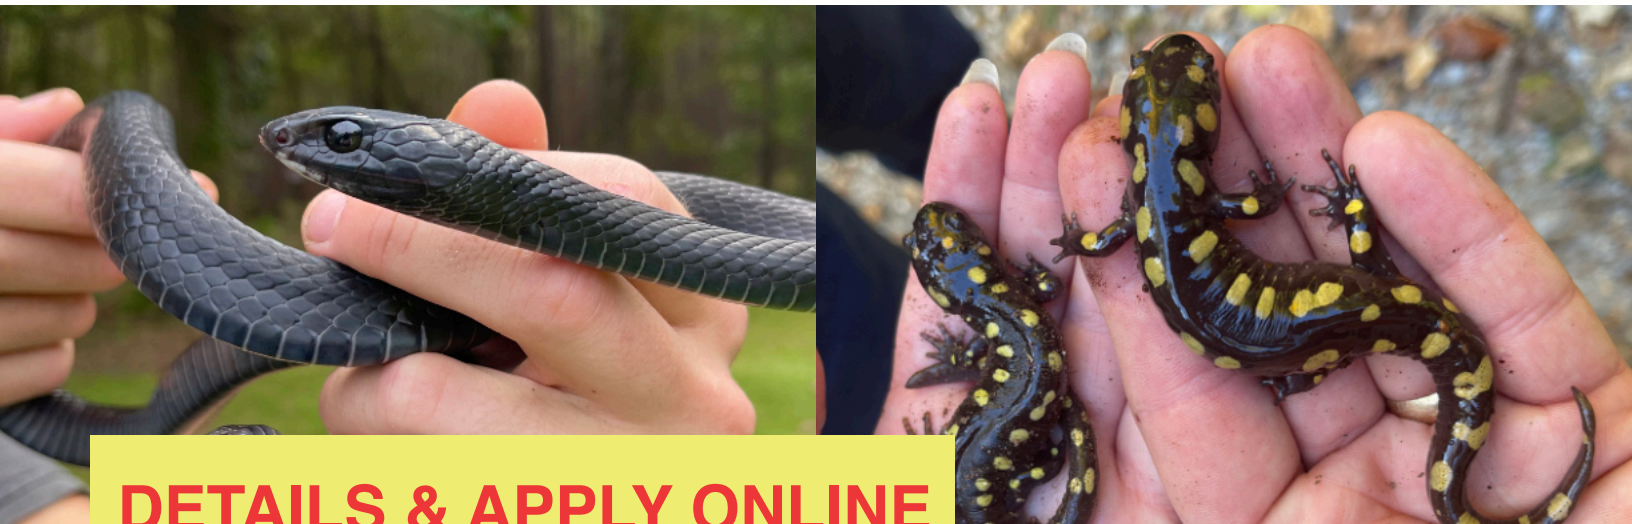

A 501c3 NONPROFIT CREATED BY TEACHERS!

THE SPROUT **EXPERIENCE**

SNAKE ROAD

OCTOBER 3-6, 2024

WOLF LAKE, ILLINOIS, AGES 14 + UP

**HERPETOLOGY, FOREST, SWAMP AND BLUFF ECOSYSTEMS,
MIGRATION, R AND K-SELECTED SPECIES, WILDLIFE ID**

Travel with Sprout to Shawnee National Forest to observe the bi-annual migration of salamanders, snakes and frogs from their summer habitat in the swamps to the rocky bluffs on the other side of the road. Learn HANDS-ON with licensed Program Leaders!
Email for Details: Daniel@thesproutexperience.org

This activity is not sponsored by the Westlake City School District

DETAILS & APPLY ONLINE

THESPROUTEXPERIENCE.ORG/SNAKE-ROAD