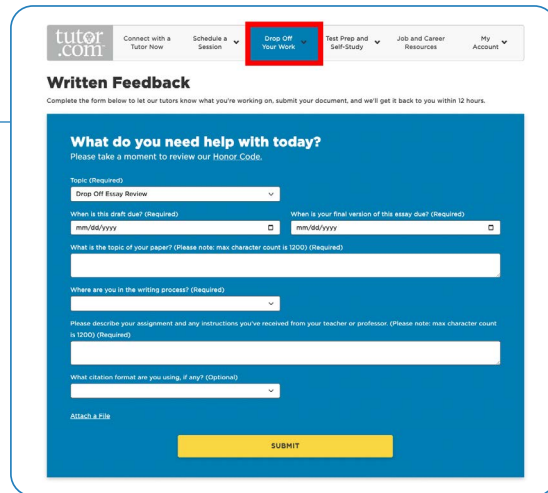

Use special tools

The classroom includes a graphing calculator, code editor, and text editor that can be used when working on subject material requiring special tools. You can open them by using the buttons above the whiteboard.

Submit your paper

The drop-off writing review service allows you to get expert help from a tutor without having to connect for a real-time session. Upload a draft of your assignment—whatever stage it is at—and get detailed feedback within a day. Retrieve your tutor's completed review in **My Account** under the **Completed Sessions** tab.