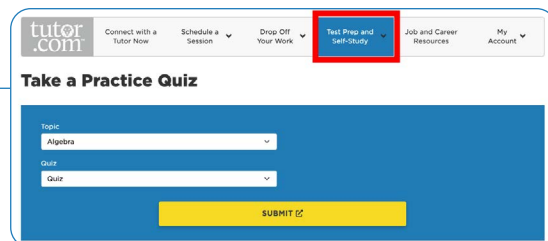

Practice for a test

Use our practice quizzes to assess your knowledge and prepare for upcoming tests in math, science, and English. Take a quiz, review your results, and connect with a tutor to go over any questions you may have missed.