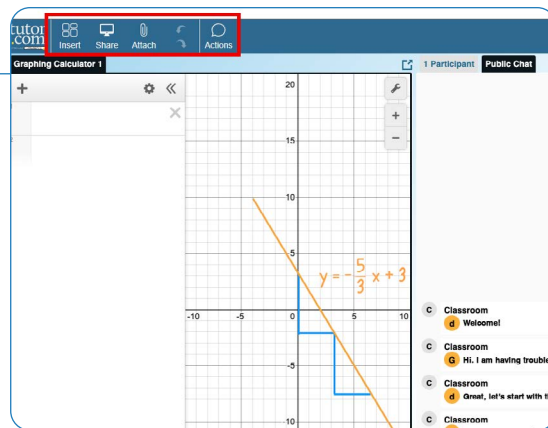

Use special tools

The classroom includes a graphing calculator, code editor, and text editor that can be used when working on subject material requiring special tools. You can open them by using the buttons above the whiteboard.

Submit your paper

The drop-off writing review service allows you to get expert help from a tutor without having to connect for a real-time session. Upload a draft of your assignment—whatever stage it is at—and get detailed feedback within a day. Retrieve your tutor's completed review in **My Account** under the **Completed Sessions** tab.