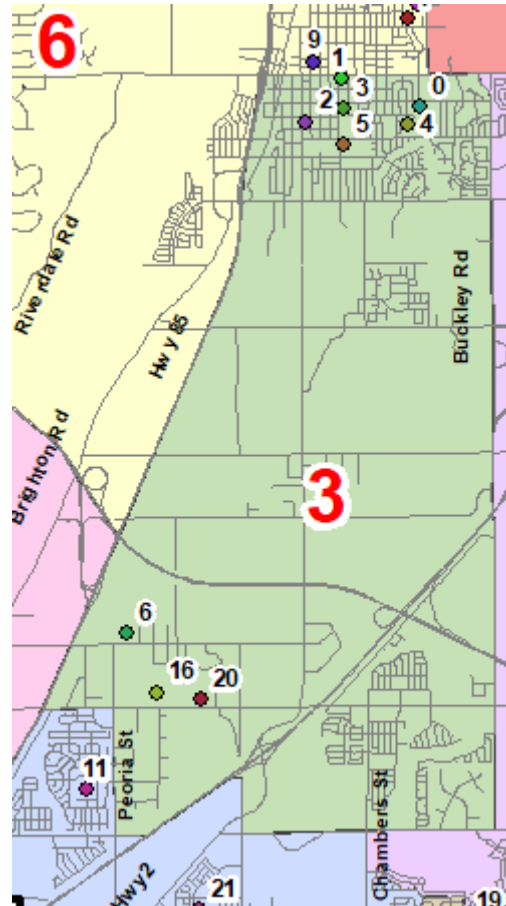

27J Schools Board of Education Director Districts - 2020

27J Schools Board of Education Director District 1 - 2020

12. Bromley East Charter
28. Padilla ES

27J Schools Board of Education Director District 2 - 2020

- 18. West Ridge ES
- 24. Brantner ES
- 26. Riverdale Ridge HS
- 27. Quist MS

27J Schools Board of Education Director District 3 - 2020

- 1. Innovations & Options
- 2. South ES
- 3. Brighton HS
- 4. Southeast ES
- 5. Vikan ES
- 6. Henderson ES
- 16. Prairie View HS
- 20. Prairie View MS

27J Schools Board of Education Director District 4 - 2020

27J Schools Board of Education Director District 5 - 2020

- 13. Second Creek ES
- 17. High Point Academy
- 19. Landmark Academy
- 22. Stuart MS

27J Schools Board of Education Director District 6 - 2020