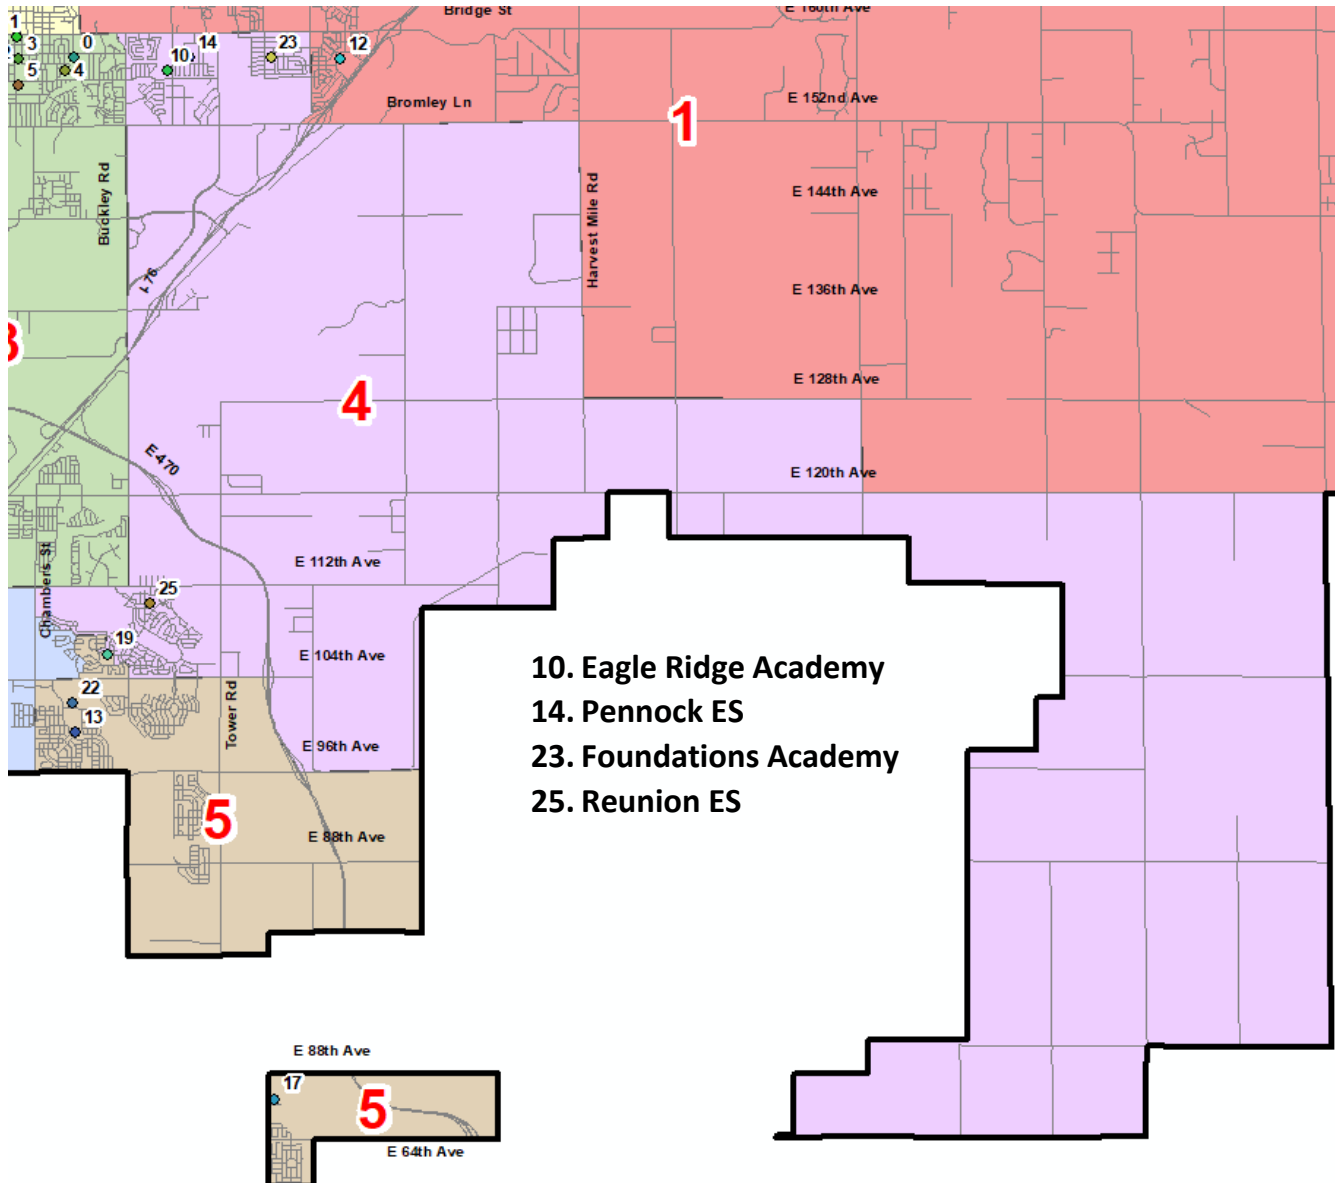

27J Schools Board of Education Director Districts - 2020

27J Schools Board of Education Director District 1 - 2020

12. Bromley East Charter
28. Padilla ES

27J Schools Board of Education Director District 2 - 2020

- 18. West Ridge ES
- 24. Brantner ES
- 26. Riverdale Ridge HS
- 27. Quist MS

27J Schools Board of Education Director District 3 - 2020

- 1. Innovations & Options
- 2. South ES
- 3. Brighton HS
- 4. Southeast ES
- 5. Vikan ES
- 6. Henderson ES
- 16. Prairie View HS
- 20. Prairie View MS

27J Schools Board of Education Director District 4 - 2020

27J Schools Board of Education Director District 5 - 2020

- 13. Second Creek ES
- 17. High Point Academy
- 19. Landmark Academy
- 22. Stuart MS

27J Schools Board of Education Director District 6 - 2020