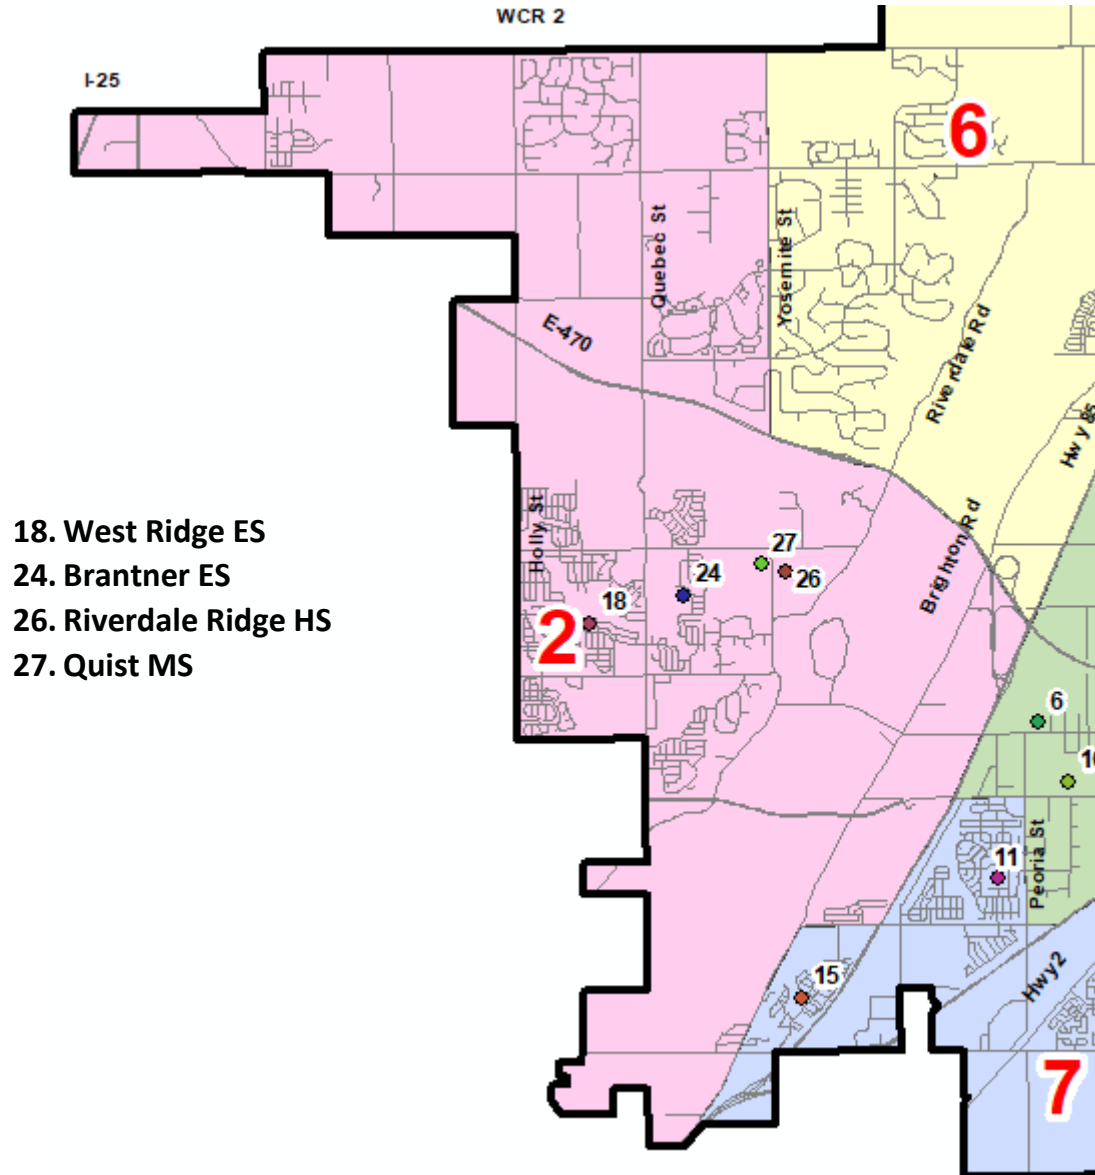

27J Schools Board of Education Director Districts - 2020

27J Schools Board of Education Director District 1 - 2020

12. Bromley East Charter
28. Padilla ES

27J Schools Board of Education Director District 2 - 2020

- 18. West Ridge ES
- 24. Brantner ES
- 26. Riverdale Ridge HS
- 27. Quist MS

27J Schools Board of Education Director District 3 - 2020

- 1. Innovations & Options
- 2. South ES
- 3. Brighton HS
- 4. Southeast ES
- 5. Vikan ES
- 6. Henderson ES
- 16. Prairie View HS
- 20. Prairie View MS

27J Schools Board of Education Director District 4 - 2020

27J Schools Board of Education Director District 5 - 2020

- 13. Second Creek ES
- 17. High Point Academy
- 19. Landmark Academy
- 22. Stuart MS

27J Schools Board of Education Director District 6 - 2020

- 7. Northeast ES
- 8. Overland Trail MS
- 9. North ES

27J Schools Board of Education Director District 7 - 2020

- 11. Thimmig ES
- 15. Belle Creek Charter
- 21. Turnberry ES