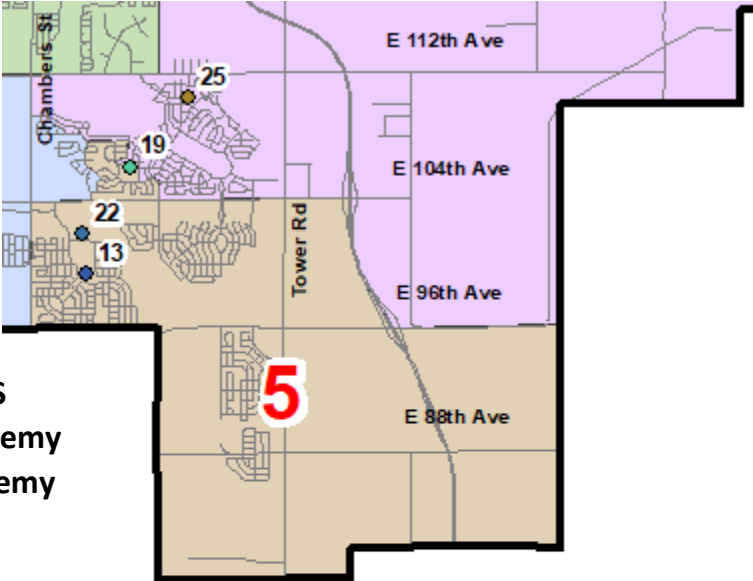

27J Schools Board of Education Director Districts - 2020

27J Schools Board of Education Director District 1 - 2020

12. Bromley East Charter
28. Padilla ES

27J Schools Board of Education Director District 2 - 2020

- 18. West Ridge ES
- 24. Brantner ES
- 26. Riverdale Ridge HS
- 27. Quist MS

27J Schools Board of Education Director District 3 - 2020

- 1. Innovations & Options
- 2. South ES
- 3. Brighton HS
- 4. Southeast ES
- 5. Vikan ES
- 6. Henderson ES
- 16. Prairie View HS
- 20. Prairie View MS

27J Schools Board of Education Director District 4 - 2020

27J Schools Board of Education Director District 5 - 2020

- 13. Second Creek ES
- 17. High Point Academy
- 19. Landmark Academy
- 22. Stuart MS

27J Schools Board of Education Director District 6 - 2020