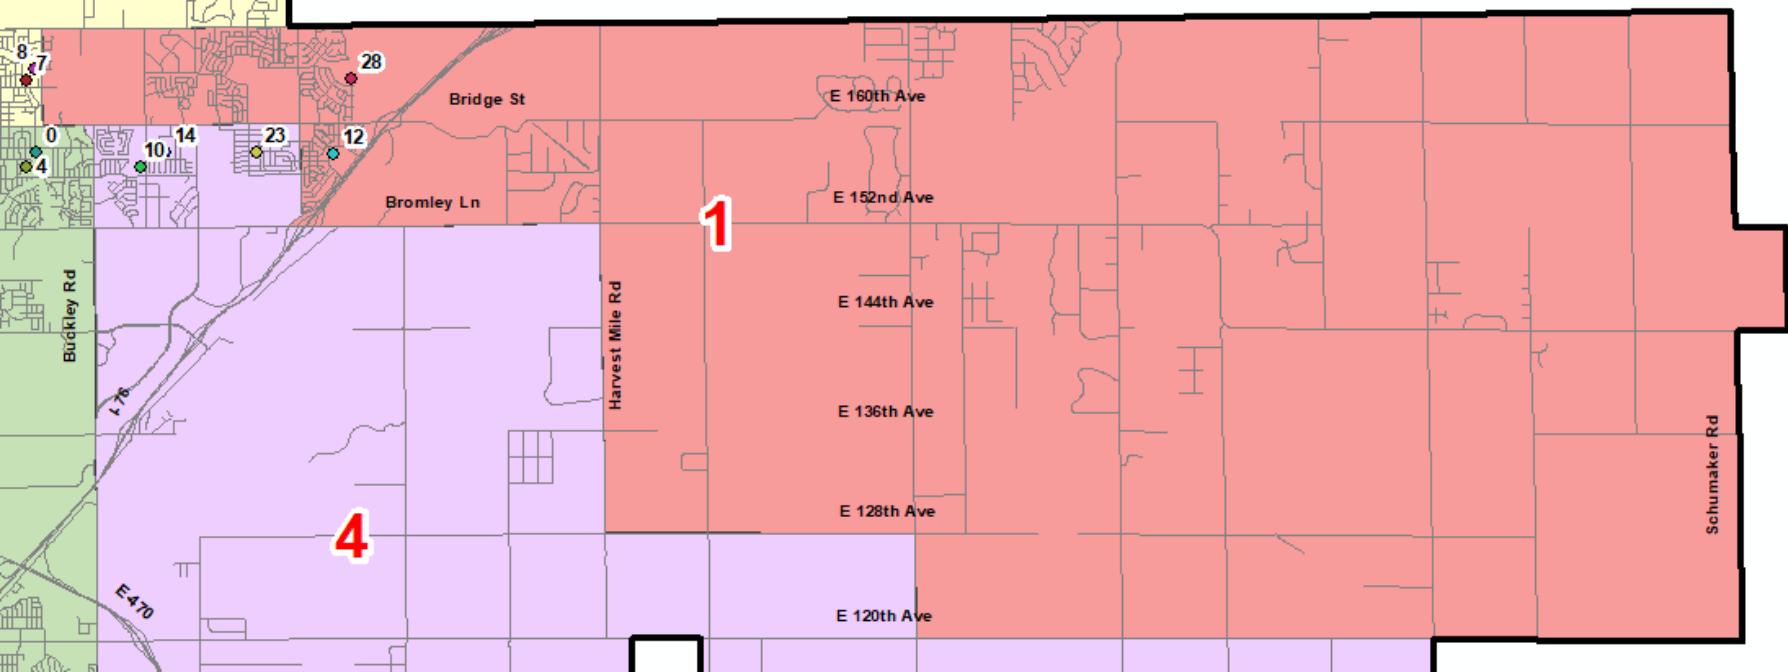

27J Schools Board of Education Director Districts - 2020

27J Schools Board of Education Director District 1 - 2020

12. Bromley East Charter
28. Padilla ES

27J Schools Board of Education Director District 2 - 2020

27J Schools Board of Education Director District 4 - 2020

27J Schools Board of Education Director District 5 - 2020

- 13. Second Creek ES
- 17. High Point Academy
- 19. Landmark Academy
- 22. Stuart MS

27J Schools Board of Education Director District 6 - 2020