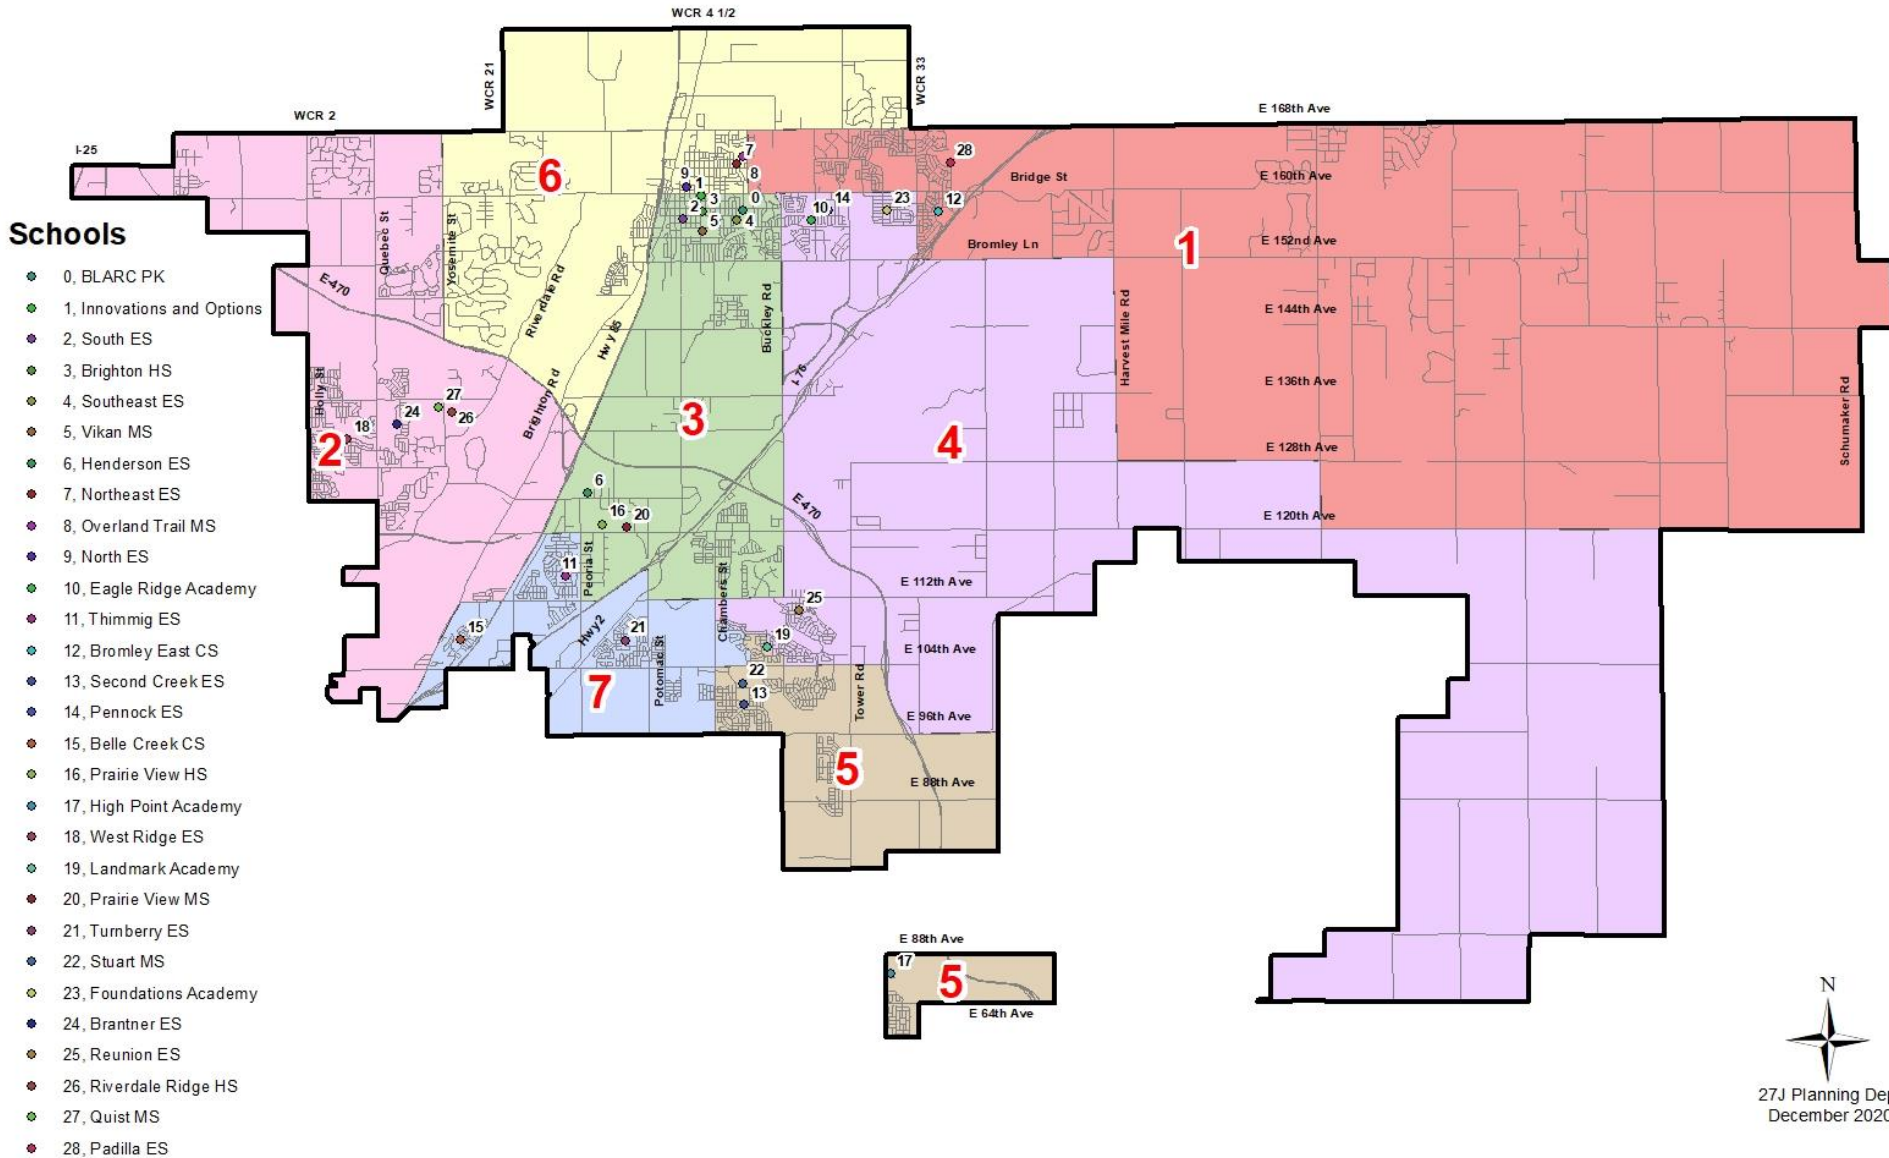

27J Schools Board of Education Director Districts - 2020

27J Schools Board of Education Director District 1 - 2020

12. Bromley East Charter
28. Padilla ES

27J Schools Board of Education Director District 2 - 2020

- 18. West Ridge ES
- 24. Brantner ES
- 26. Riverdale Ridge HS
- 27. Quist MS

27J Schools Board of Education Director District 3 - 2020

- 1. Innovations & Options
- 2. South ES
- 3. Brighton HS
- 4. Southeast ES
- 5. Vikan ES
- 6. Henderson ES
- 16. Prairie View HS
- 20. Prairie View MS

27J Schools Board of Education Director District 4 - 2020

27J Schools Board of Education Director District 5 - 2020

- 13. Second Creek ES
- 17. High Point Academy
- 19. Landmark Academy
- 22. Stuart MS

27J Schools Board of Education Director District 6 - 2020