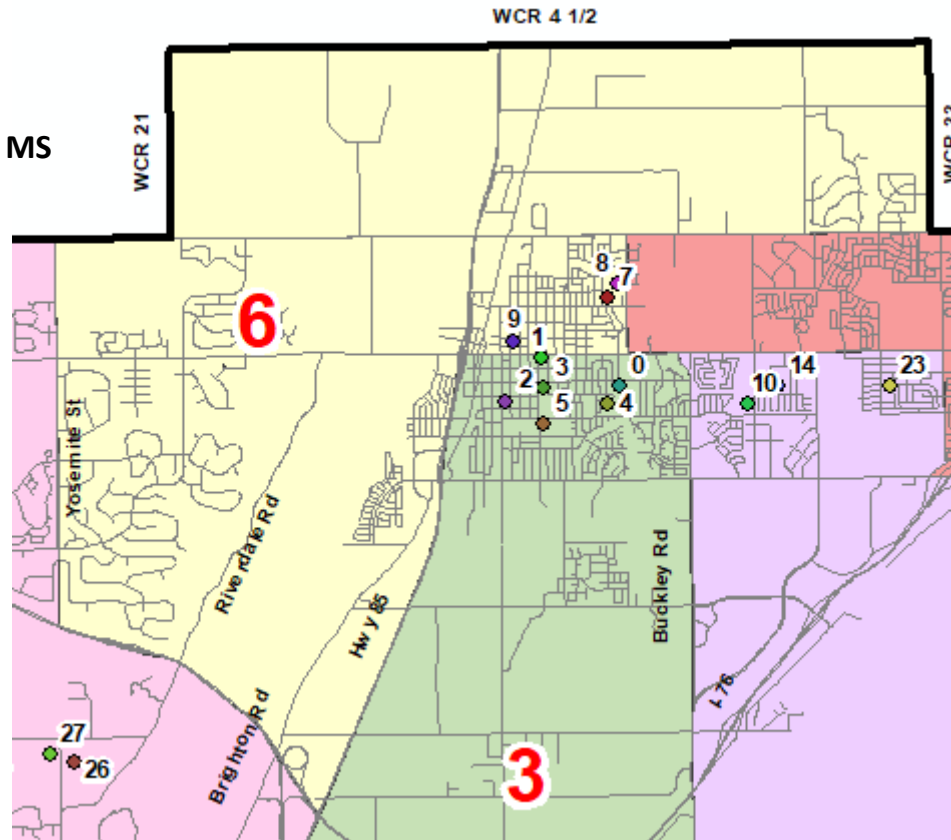

27J Schools Board of Education Director District 6 - 2020

7. Northeast ES
8. Overland Trail MS
9. North ES