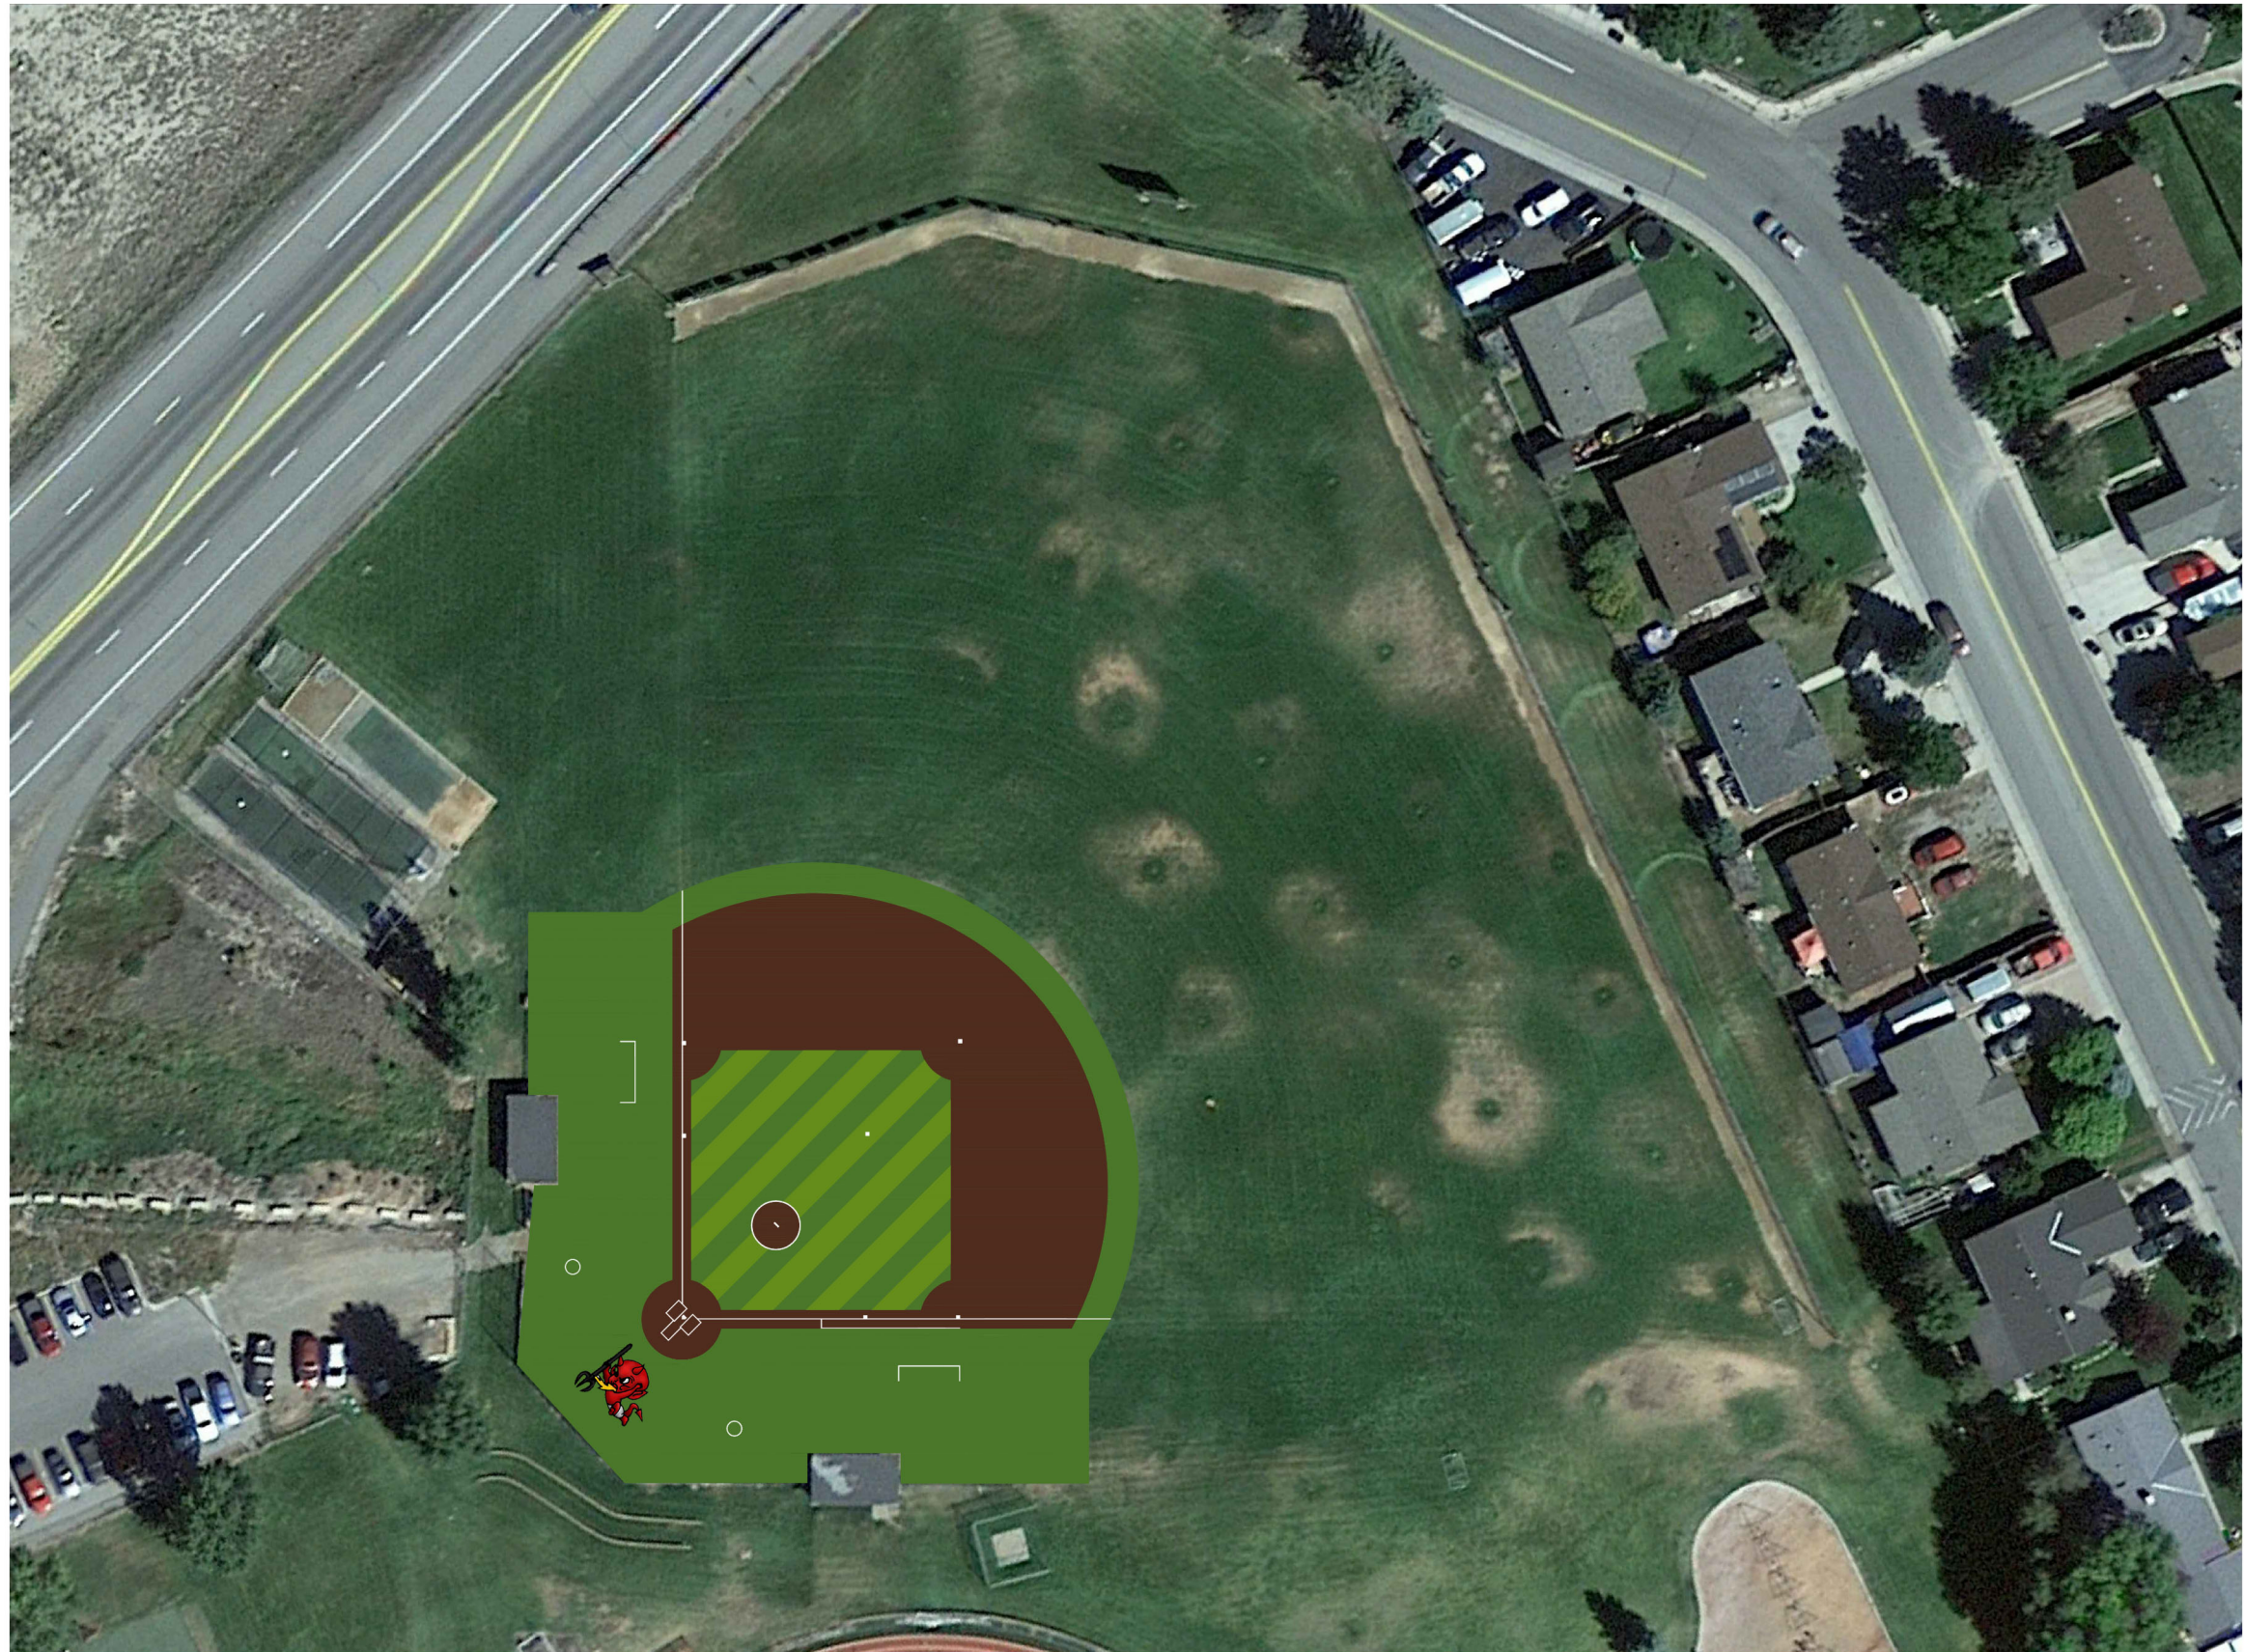

TURF NOTES:

GREEN FOUL TERRITORY- [13,398 SF]

GREEN INFIELD - [6,543 SF]

BROWN SKINNED AREA - [11,300 SF]

FIELD RENDERING

SCALE: 1" = 60'-0"

Project Name:
**EAGLE VALLEY
HIGH SCHOOL
Gypsum, CO**

Sheet Title:
**COLOR
RENDERING**

Date: 07/23/24
Drawn By: MM
Project No: -
Scale: AS SHOWN
Issue: Submittal
Sheet Number:
1