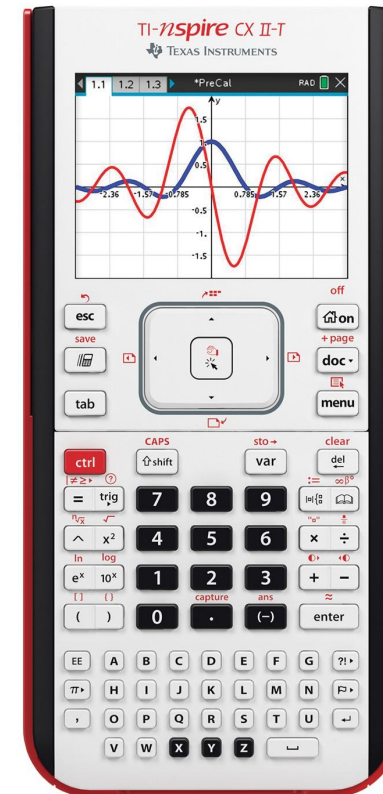

ZAGG wired keyboard - UK-layout

With lightning connection (**grades 5**)

€55-

With USB-C connection (**grade 3 & 4**)

€60-

**PowerLocus kids-size
wireless headphones**
(adjustable) (grade 3 & 4)

€27-

Colours: Blue-red / Blue / Pink

**Nabevi kids-size
wired headphones**
(adjustable) (grade 2 & 5)

€19-

Colours: Blue / Pink

*Kids headphones with
85dB volume limiter
and LED-light, both
wireless and wired,
with built-in
microphone.*

Texas Instruments calculator TI-nspire CX II-T (grade 9 & 12)

€140-

Colour: white

PLEASE SCAN

APPOINTMENT

SCHOOL SUPPLIES

College block
grid or lined

€2.20

Ruler - 30 cm
transparent plastic