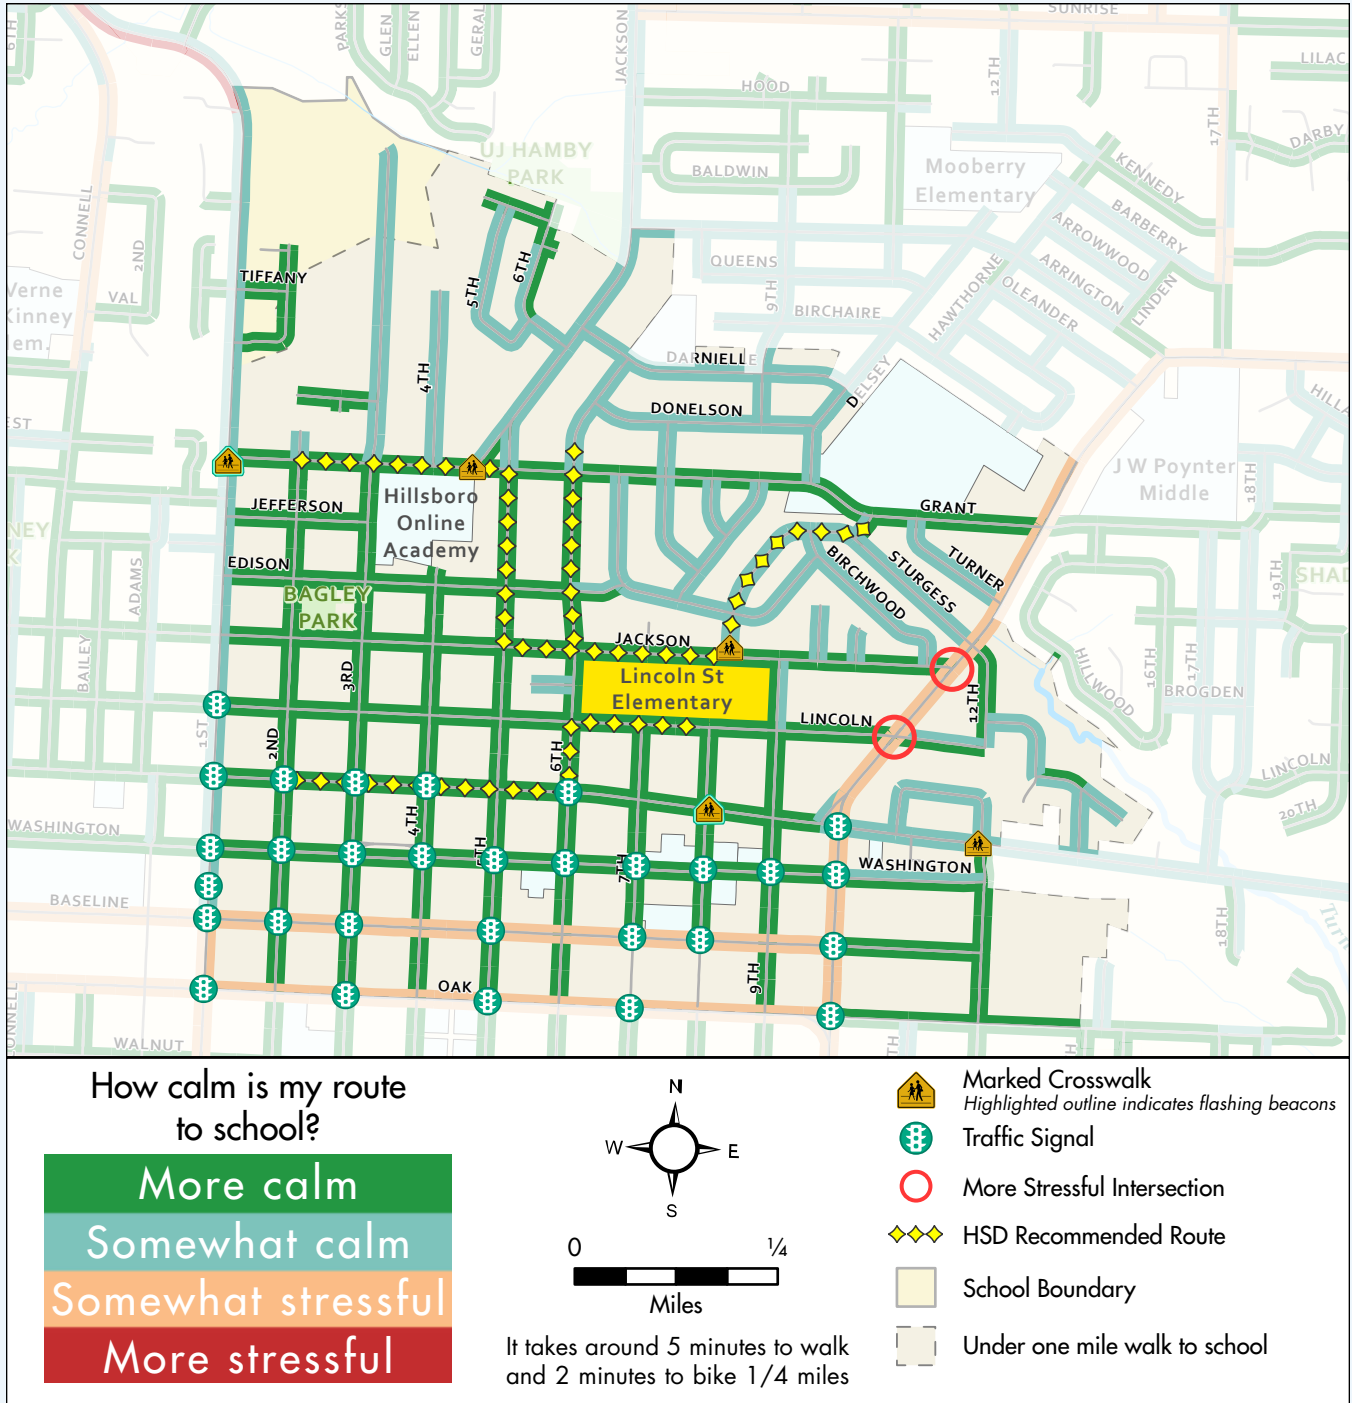

Lincoln Street Elementary

School Map

The information presented in this map is intended to support adults and students walking and rolling to school. This includes the Hillsboro School District (HSD) recommended routes. Adults are responsible for choosing the most appropriate route for their children. The calmness of a route is based on a combination of traffic volume and amount of sidewalk available along each street. The calmest route options have less vehicle traffic and more complete sidewalks. Some sidewalks may not have curb ramps. Please cross at signalized intersections and at marked crosswalks when available. For more information on route and intersection determination, please see our methodology summary on the main SRTS site.