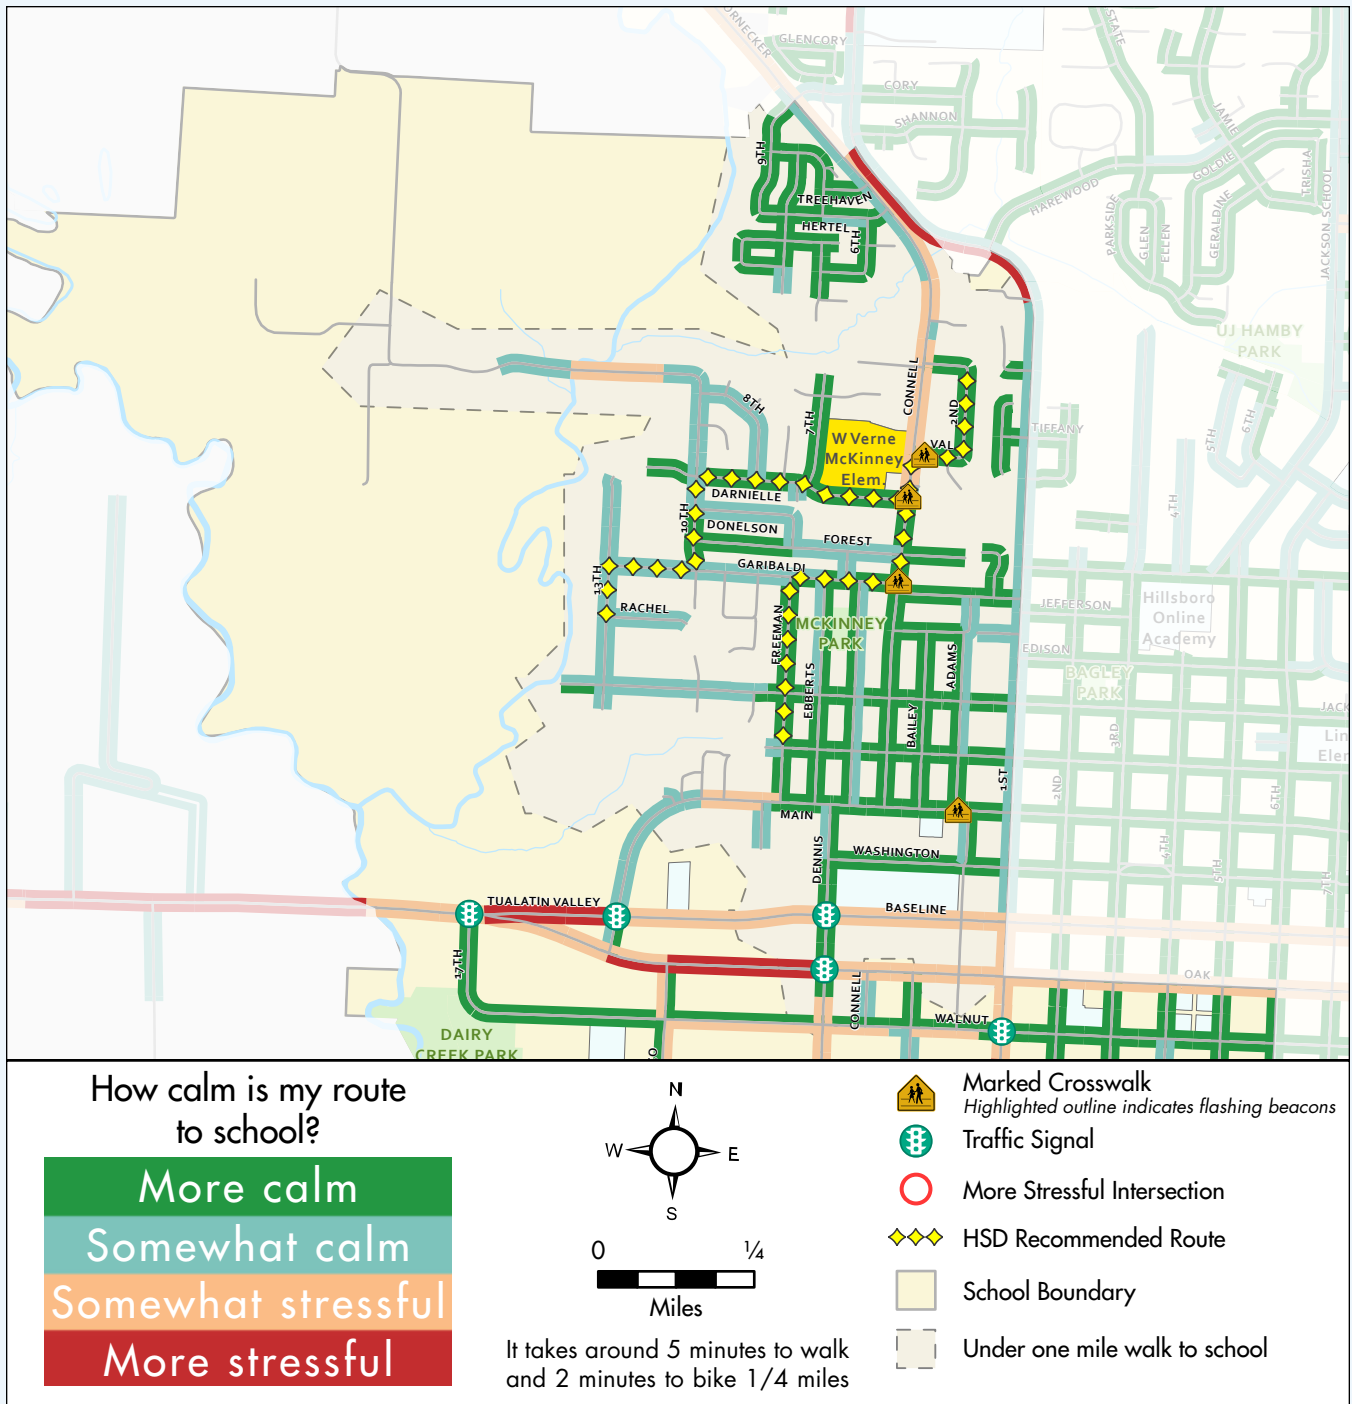

W. Verne McKinney Elementary

School Map

The information presented in this map is intended to support adults and students walking and rolling to school. This includes the Hillsboro School District (HSD) recommended routes. Adults are responsible for choosing the most appropriate route for their children. The calmness of a route is based on a combination of traffic volume and amount of sidewalk available along each street. The calmest route options have less vehicle traffic and more complete sidewalks. Some sidewalks may not have curb ramps. Please cross at signalized intersections and at marked crosswalks when available. For more information on route and intersection determination, please see our methodology summary on the main SRTS site.