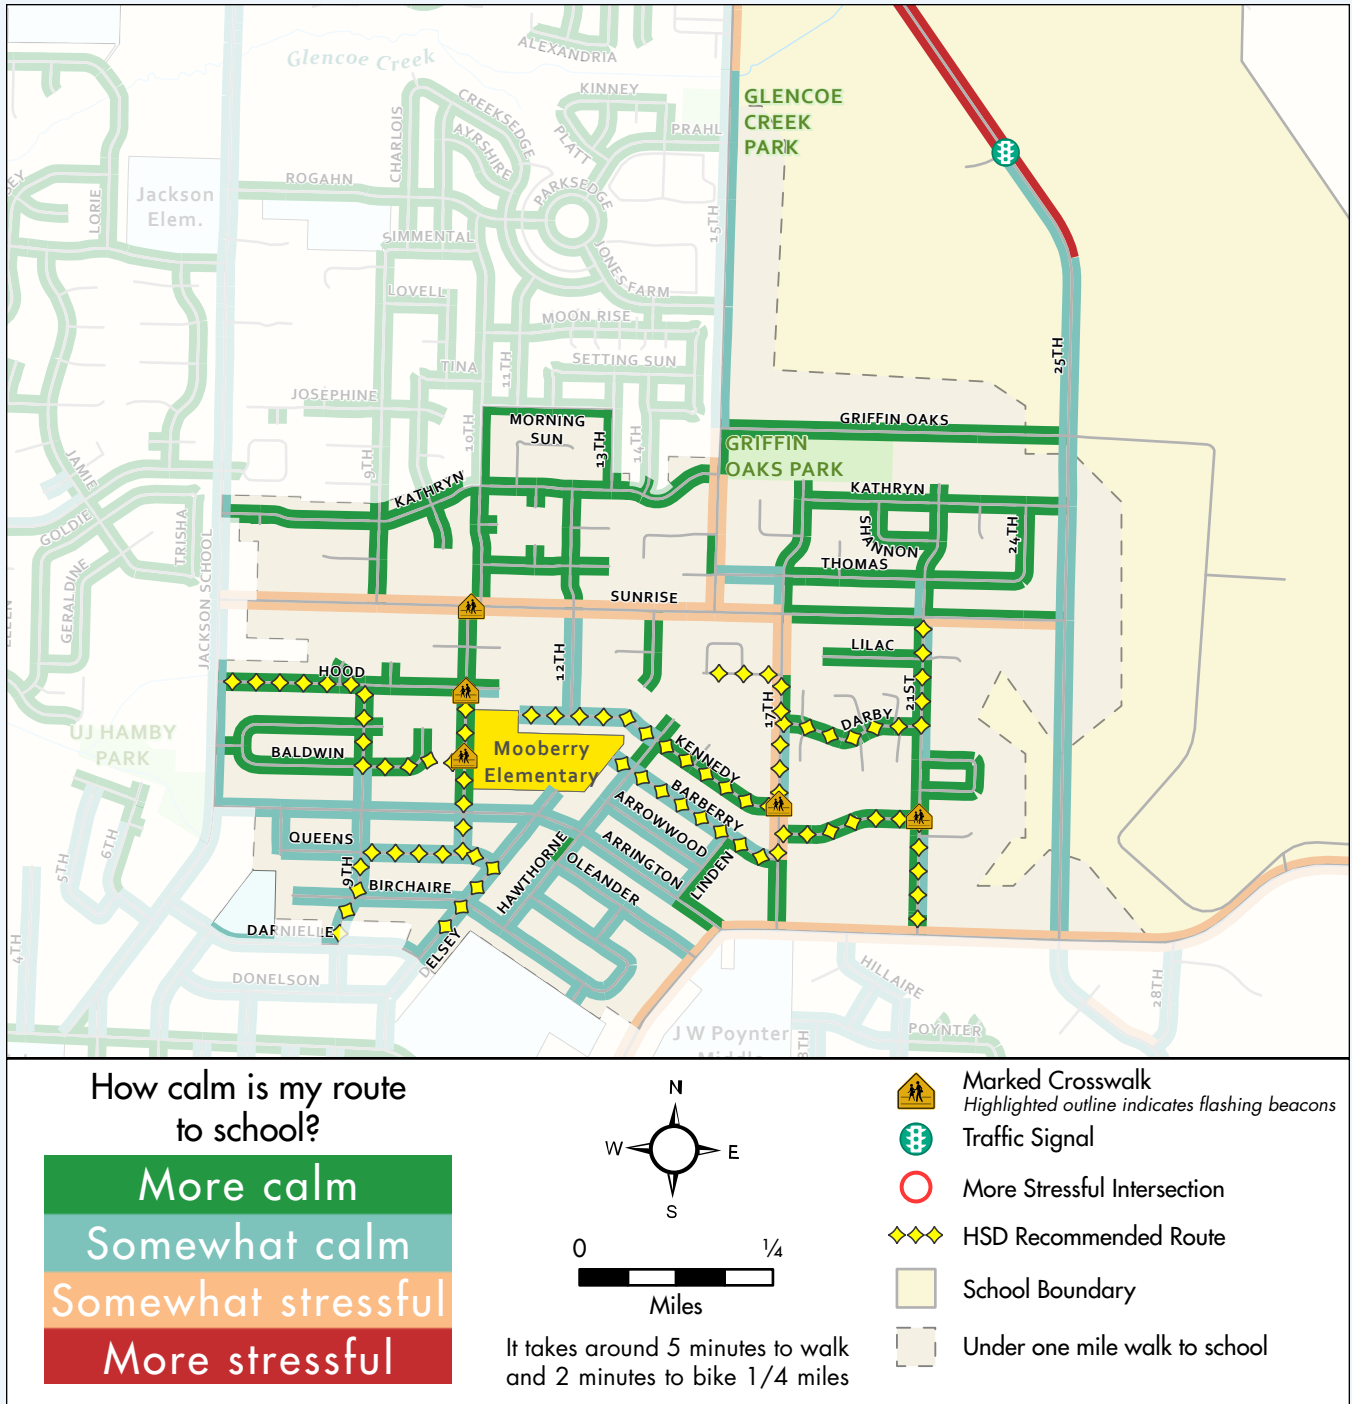

# Mooberry Elementary

## School Map

The information presented in this map is intended to support adults and students walking and rolling to school. This includes the Hillsboro School District (HSD) recommended routes. Adults are responsible for choosing the most appropriate route for their children. The calmness of a route is based on a combination of traffic volume and amount of sidewalk available along each street. The calmest route options have less vehicle traffic and more complete sidewalks. Some sidewalks may not have curb ramps. Please cross at signalized intersections and at marked crosswalks when available. For more information on route and intersection determination, please see our methodology summary on the main SRTS site.