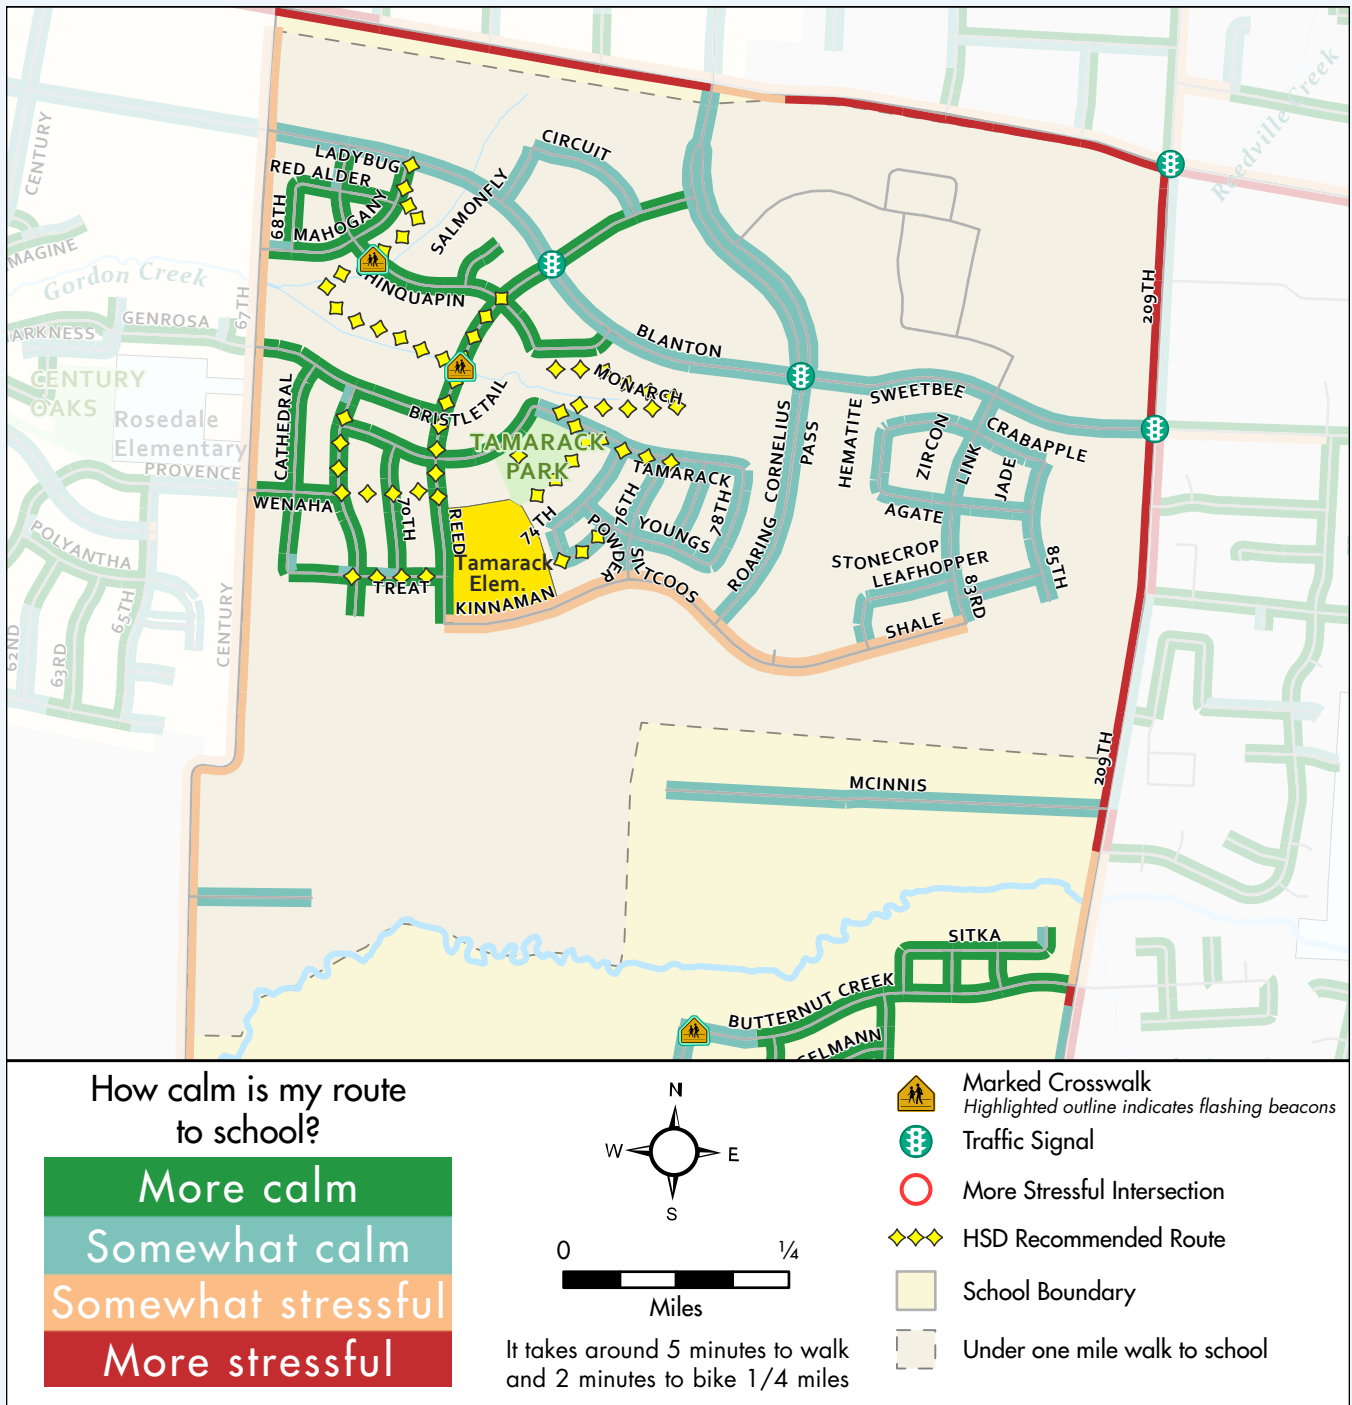

Tamarack Elementary

School Map

The information presented in this map is intended to support adults and students walking and rolling to school. This includes the Hillsboro School District (HSD) recommended routes. Adults are responsible for choosing the most appropriate route for their children. The calmness of a route is based on a combination of traffic volume and amount of sidewalk available along each street. The calmest route options have less vehicle traffic and more complete sidewalks. Some sidewalks may not have curb ramps. Please cross at signalized intersections and at marked crosswalks when available. For more information on route and intersection determination, please see our methodology summary on the main SRTS site.