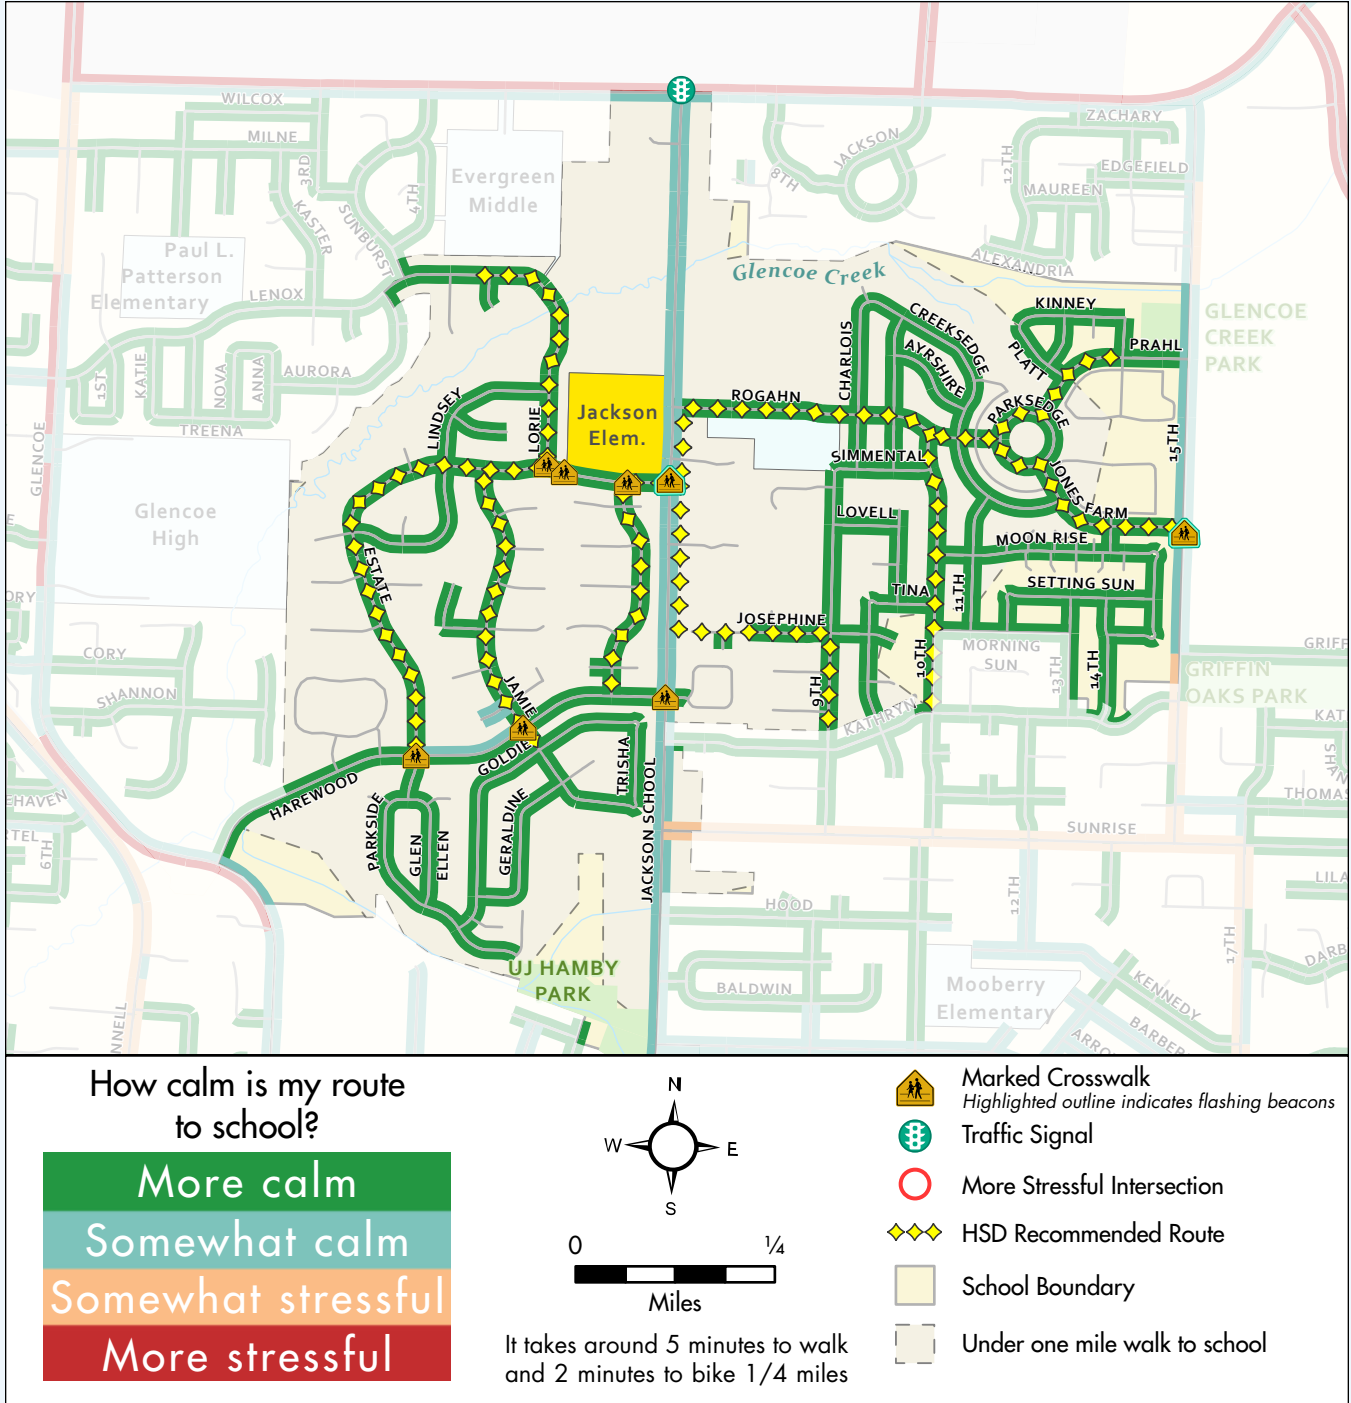

Jackson Elementary

School Map

The information presented in this map is intended to support adults and students walking and rolling to school. This includes the Hillsboro School District (HSD) recommended routes. Adults are responsible for choosing the most appropriate route for their children. The calmness of a route is based on a combination of traffic volume and amount of sidewalk available along each street. The calmest route options have less vehicle traffic and more complete sidewalks. Some sidewalks may not have curb ramps. Please cross at signalized intersections and at marked crosswalks when available. For more information on route and intersection determination, please see our methodology summary on the main SRTS site.